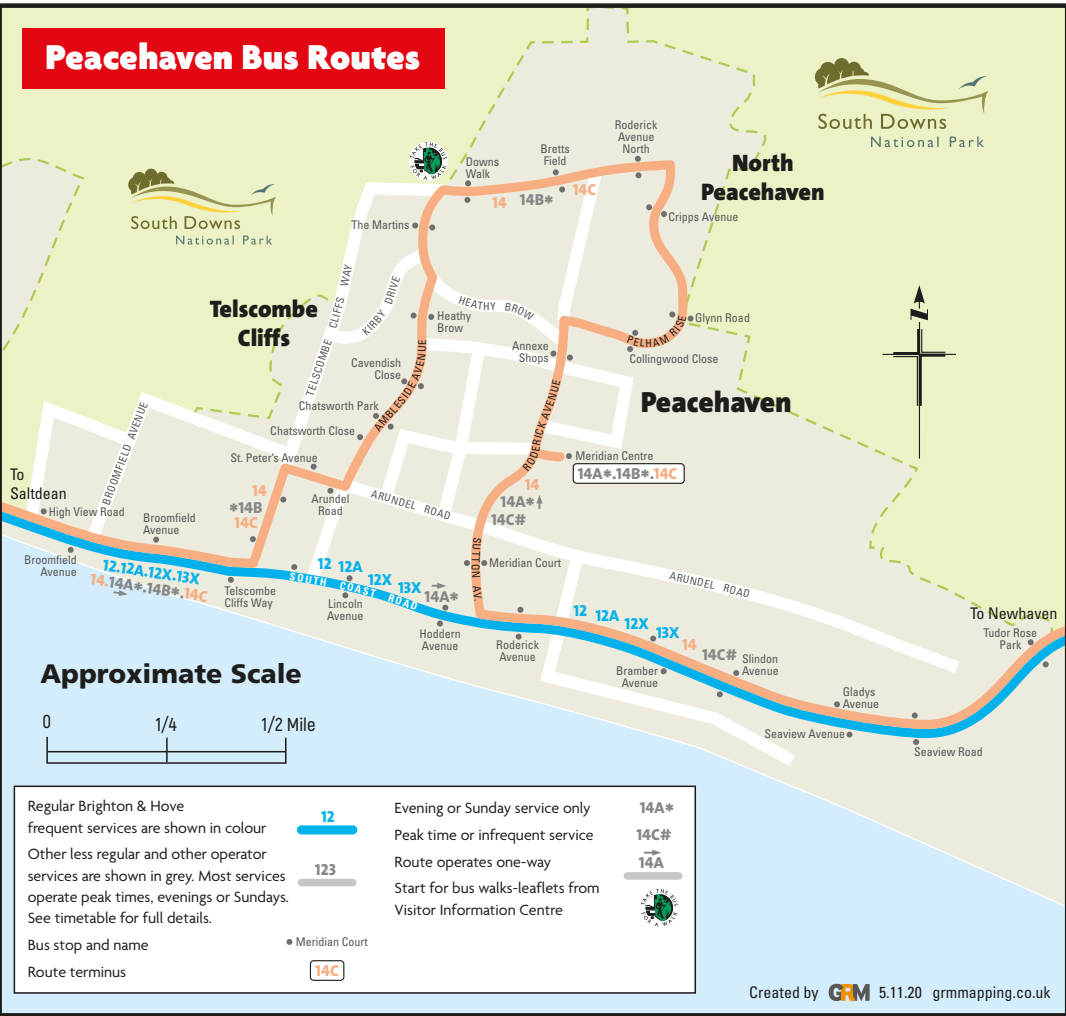

# Peacehaven Bus Routes

## Approximate Scale

Regular Brighton & Hove frequent services are shown in colour  
 Other less regular and other operator services are shown in grey. Most services operate peak times, evenings or Sundays. See timetable for full details.

Bus stop and name  
 Route terminus

• Meridian Court

**12**

**123**

**14C**

Evening or Sunday service only  
 Peak time or infrequent service  
 Route operates one-way  
 Start for bus walks-leaflets from Visitor Information Centre