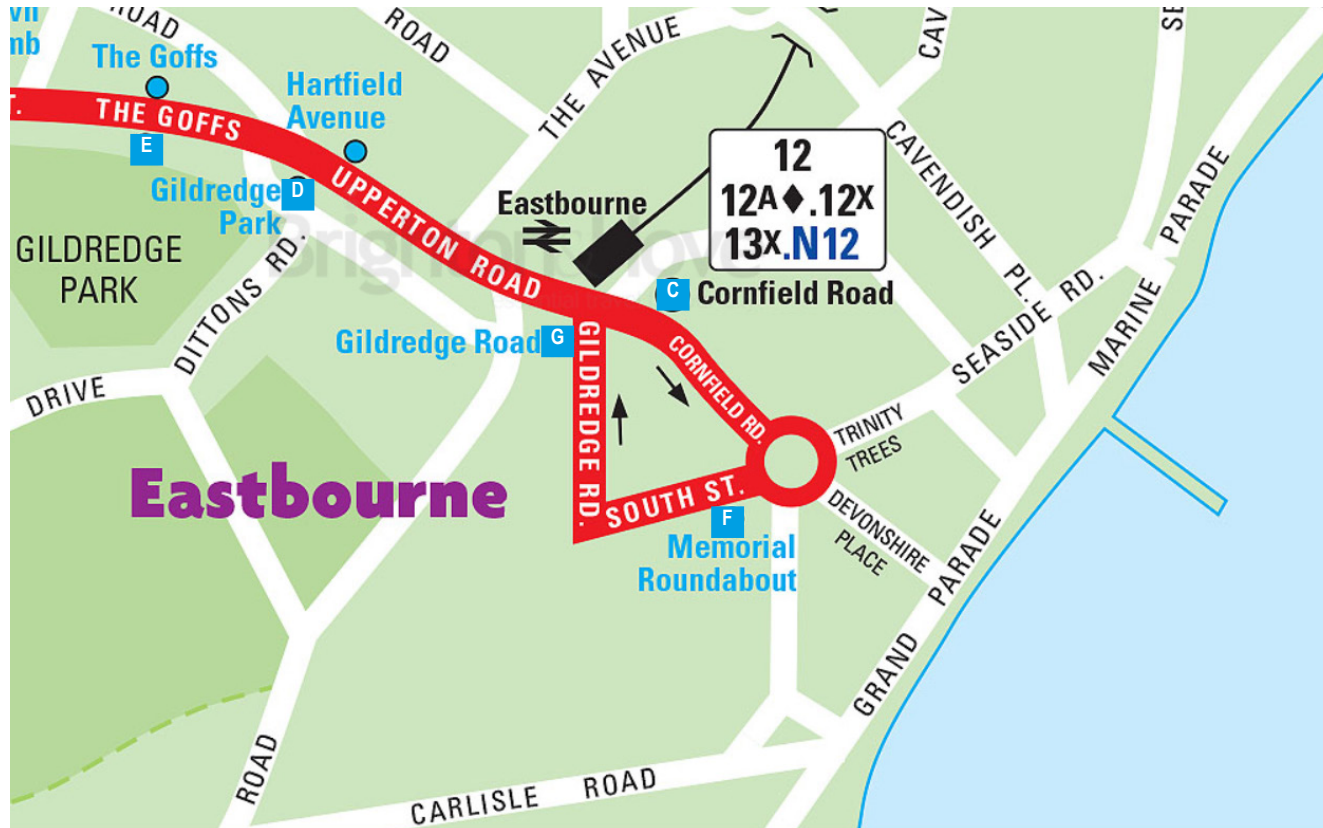

# Bus stop locations Eastbourne Town Centre

route	destination	bus stop
<b>12</b>	Brighton	<b>C F G D E</b>
<b>12A</b>	Brighton	<b>C F G D E</b>
<b>12X</b>	Brighton	<b>C F G D E</b>
<b>13X</b>	Brighton	<b>C F G D E</b>