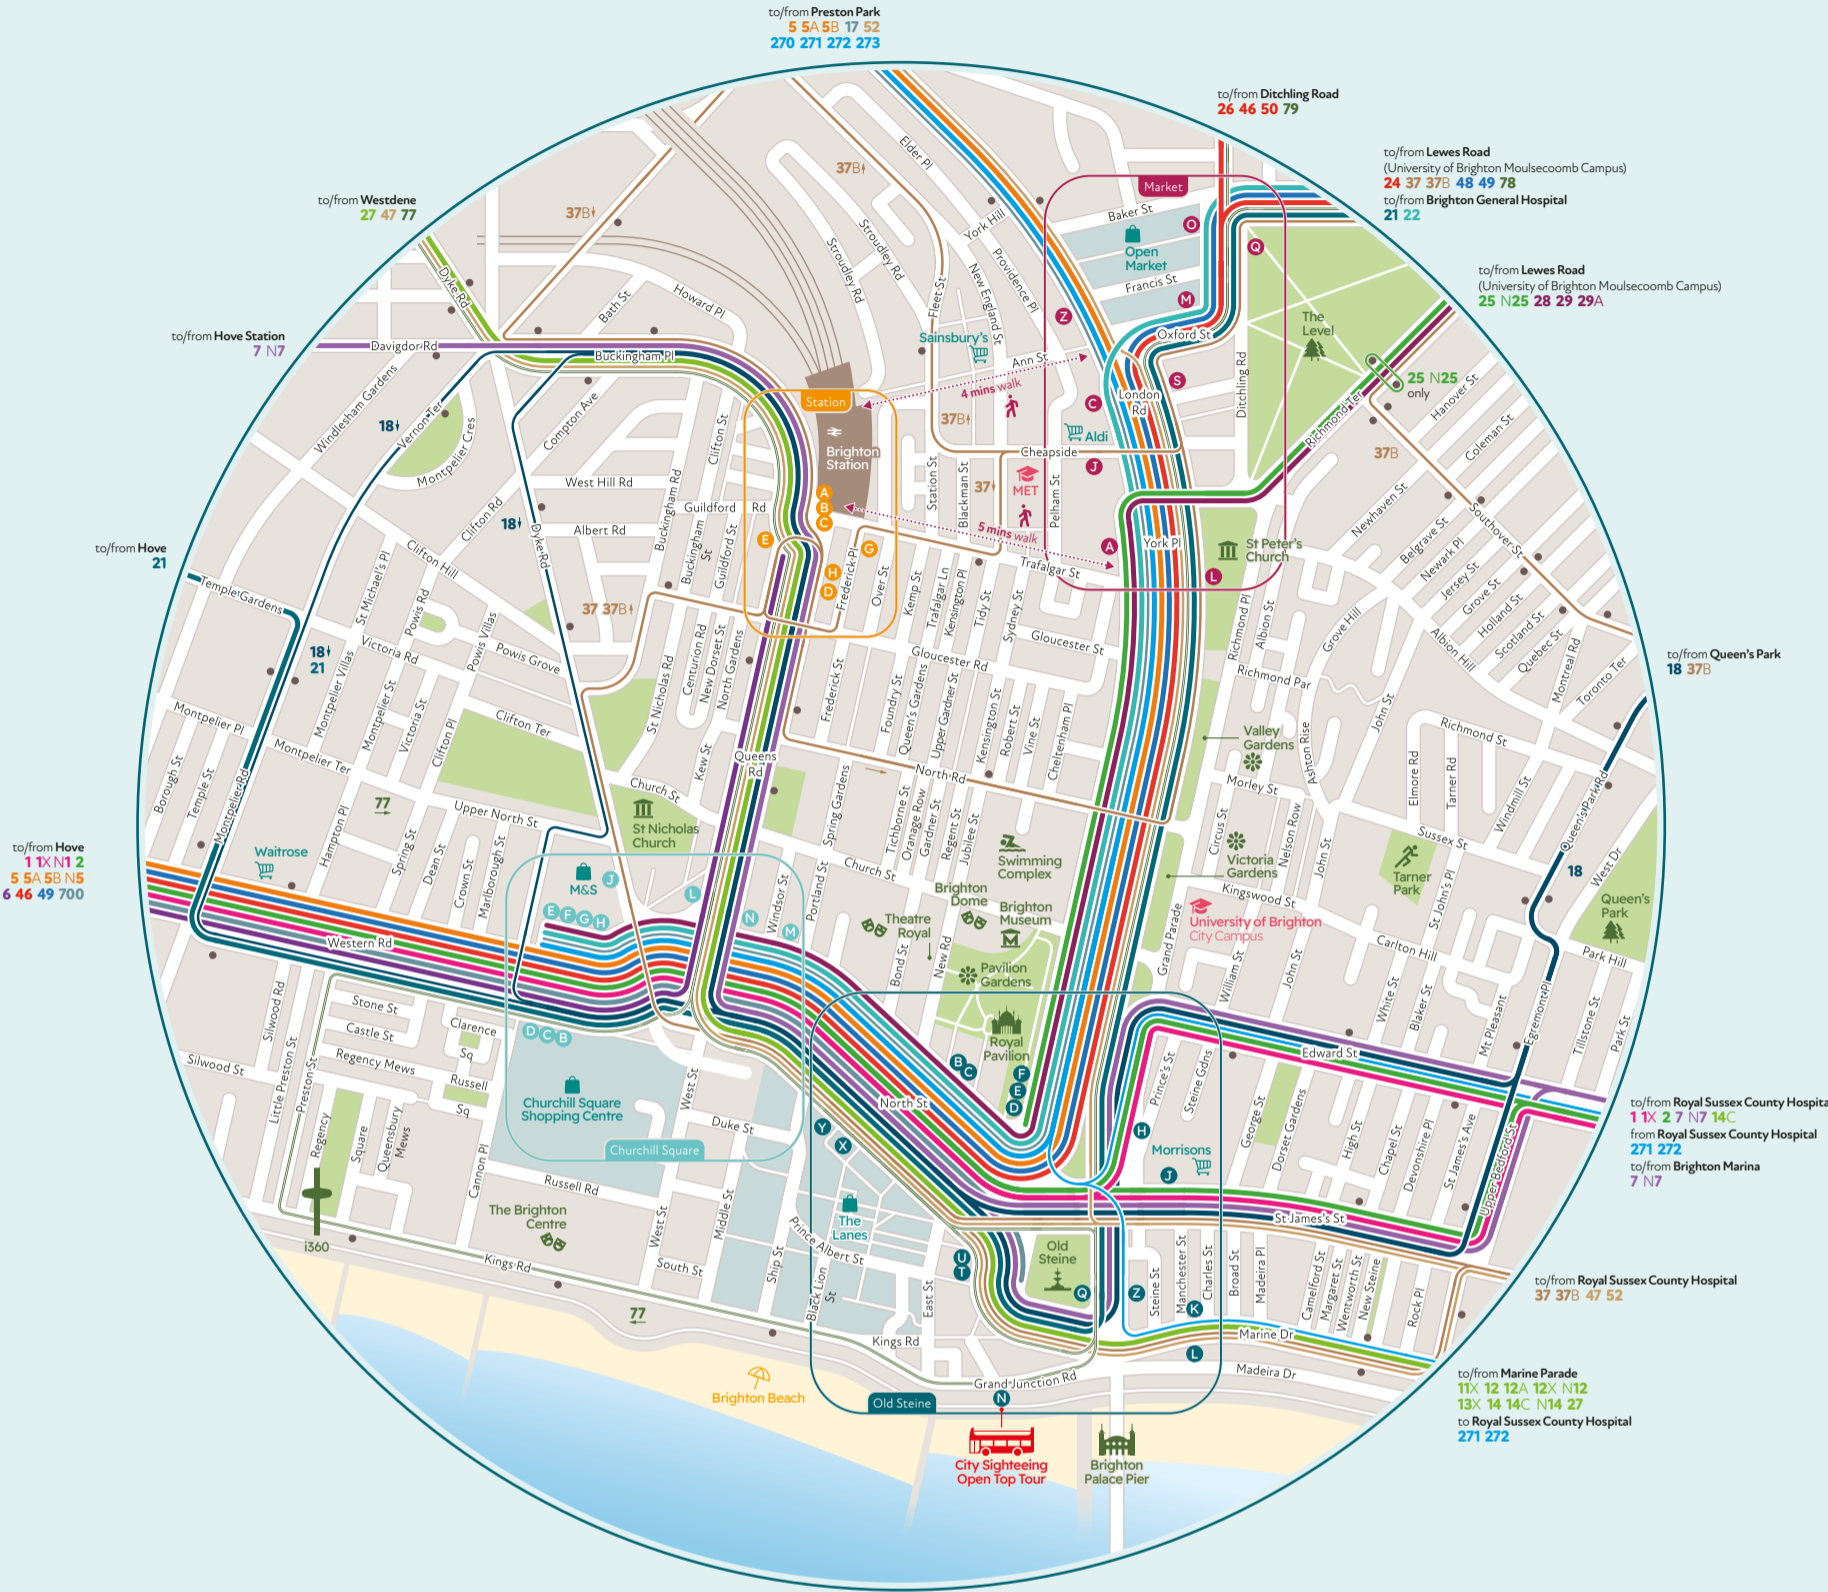

Where buses stop in Brighton city centre

You can get on or off your bus along its route at stops shown below, except in the four zones; Churchill Square, Old Steine, Open Market and Brighton Station. In these zones, stops are organised so that several buses can stop at the same time. Find your route in the table opposite to see where they stop in these zones.