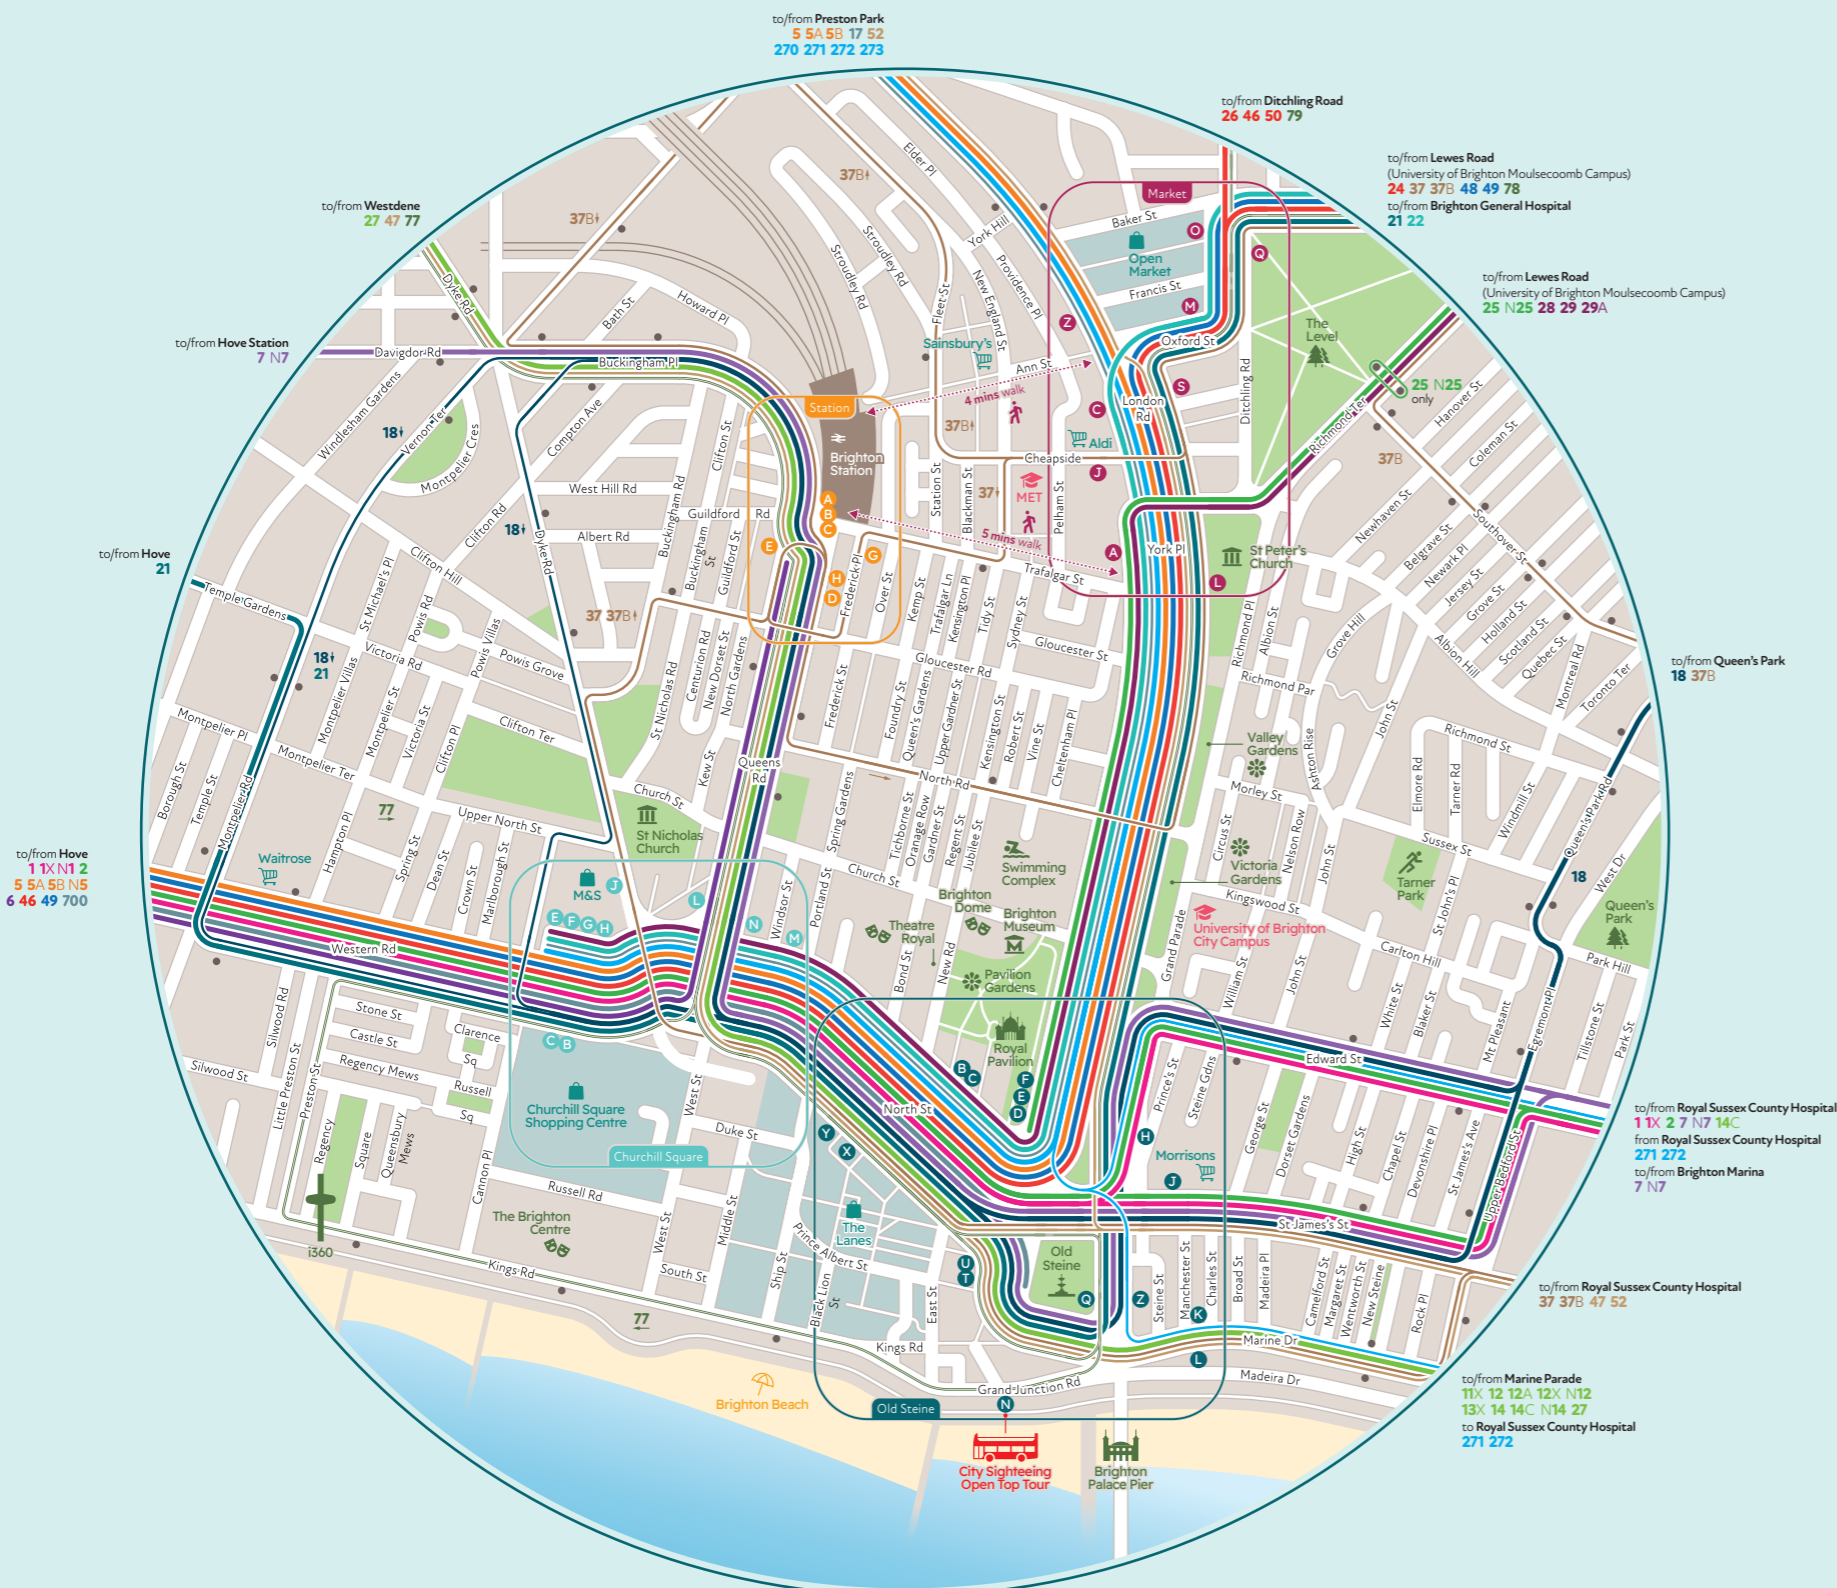

Where buses stop in Brighton city centre

You can get on or off your bus along its route at stops shown below, except in the four zones; Churchill Square, Old Steine, Open Market and Brighton Station. In these zones, stops are organised so that several buses can stop at the same time. Find your route in the table opposite to see where they stop in these zones.