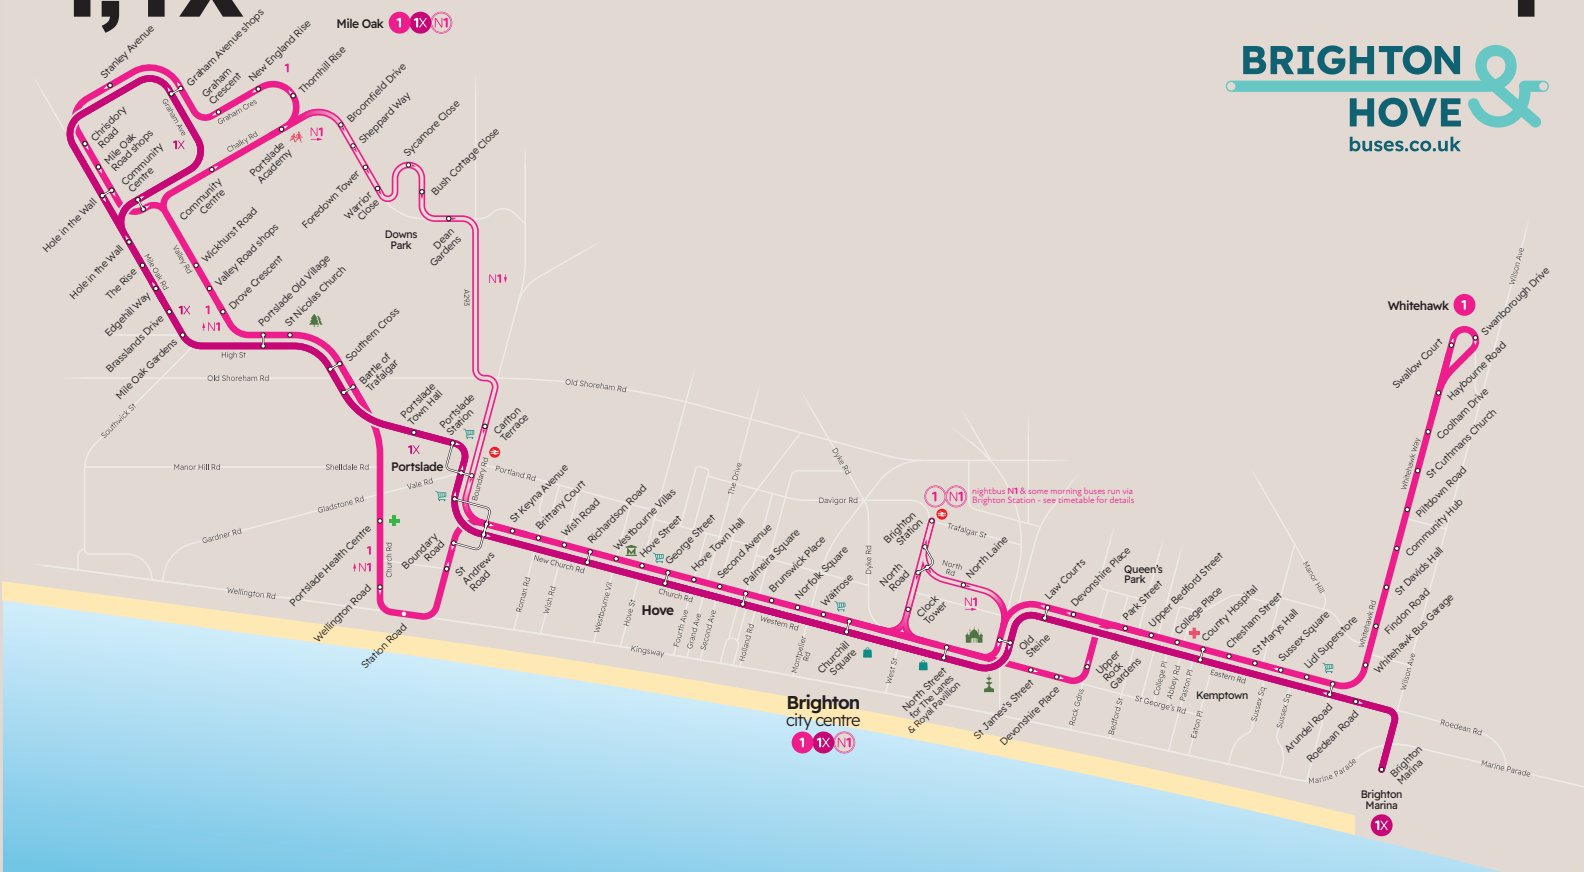

1,1X

N1

Mondays to Fridays effective 8th July, 2024

route number	N1	N1	N1	1	1	1	1X	1X	1	1	1X	1	1X	1	1X	1	1X	1	1X	1	1X			
Mile Oak, Graham Ave, Shops				0523	0543	0558	0600	0615	0615	0624	0629	0636	0643	0648	0657	0657	0706	0711	0714	0721	0725	0728	0735	0740
Community Centre				0527	0547	0602			0619	0628		0640		0652		0701	0710		0718	0725		0732	0739	
Mile Oak, Chalky Road	0112	0217	0322																					
Portslade, Old Village				0530	0551	0606	0607	0622	0623	0632	0636	0644	0650	0656	0704	0705	0714	0718	0722	0729	0733	0736	0743	0748
Downs Park, Sycamore Close	0115	0220	0325																					
Portslade Station (Stop D)							0612	0628			0642		0656		0710			0724			0740			0755
Portslade Station (Stop J)	0122	0227	0332																					
New Church Road/Boundary Road	0122	0227	0332	0537	0559	0614	0614	0630	0632	0642	0644	0654	0658	0706	0712	0715	0725	0726	0733	0741	0743	0750	0757	0758
Hove, Town Hall, Church Road	0129	0234	0339	0544	0606	0621			0639	0650		0702		0714		0723	0734		0743	0752		0801	0809	
Palmeira Square	0130	0235	0340	0545	0608	0623	0621	0637	0641	0652	0652	0704	0707	0716	0722	0725	0736	0737	0745	0754	0754	0804	0812	0809
Churchill Square (stop H)	0135	0240	0345	0551	0614	0629	0625	0642	0647	0658	0657	0710	0712	0722	0727	0733	0744	0743	0753	0802	0800	0812	0820	0816
Brighton Station (stop B)	0138	0243	0348																					
Brighton Station (stop C)				0555	0618	0633																		
North Street (stop C)				0558	0621	0637	0627	0644	0649	0700	0659	0712	0714	0724	0729	0735	0746	0745	0755	0805	0802	0815	0823	0818
Royal Sussex County Hospital				0604	0627	0644	0632	0650	0656	0709	0706	0721	0721	0733	0736	0745	0756	0752	0805	0815	0809	0825	0833	0825
Whitehawk, opp Bus Garage				0608	0631	0648			0700	0713		0725		0737		0749	0800		0810	0821		0831	0839	
Whitehawk, Swanborough Drive				0613	0636	0653			0706	0719		0731		0743		0755	0806		0817	0828		0838	0846	
Roedean Road							0634	0653			0709		0724		0739		0755				0812			0828
Brighton Marina							0637	0656			0712		0727		0742		0758				0815			0831

Mondays to Fridays effective 8th July, 2024