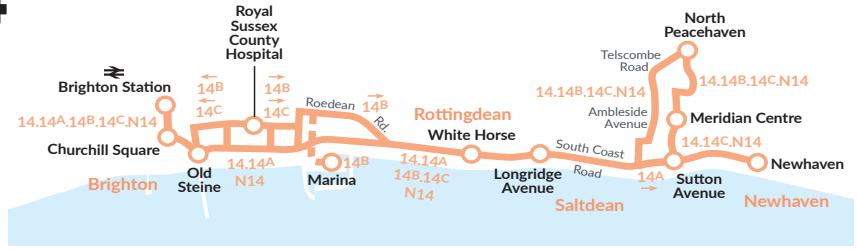

14, 14^A, 14^B, 14^C, N14

Saturdays effective 30th September, 2023

route number	N14	N12	N14	N14	N12	14C	14	14C	14	14	14C	14	14	14C	14	14	14C	14	14	
Brighton Station ⇌ (stop D)	0050	0130	0200	0310	0330	0705	0735	0805	0835	0855	0915	0935	0955	1010	1025	1040	1055	1110	1125	1140
Churchill Square, Dyke Rd (stop K)	0053	0133	0203	0313	0333	0708	0738	0808	0839	0859	0919	0939	0959	1014	1029	1044	1059	1114	1129	1144
North Street (stop C)	0056	0136	0206	0316	0336	0711	0741	0811	0842	0902	0922	0942	1002	1017	1032	1047	1102	1117	1132	1147
opp Sea Life Centre (stop K)	0058	0138	0208	0318	0338	0712	0742	0812	0843	0903	0924	0944	1004	1019	1034	1049	1104	1119	1134	1149
Royal Sussex County Hospital						0716		0816			0928			1024				1124		
Paston Place (for County Hospital)	0102	0142	0212	0322	0342		0745		0846	0906		0947	1007		1037	1052	1107		1137	1152
Marine Gate	0104	0144	0214	0324	0344	0720	0747	0820	0848	0908	0932	0949	1009	1028	1039	1054	1109	1128	1139	1154
Rottingdean, opp White Horse	0109	0149	0219	0329	0349	0725	0752	0825	0853	0914	0938	0955	1015	1034	1045	1100	1115	1134	1145	1200
Saltdean, Longridge Avenue, A259	0112*	0152	0222*	0332	0352	0728	0755	0828	0856	0917	0941	0958	1018	1037	1048	1103	1118	1137	1148	1203
Telscombe Road, Bretts Field				0339		0736	0803	0836	0904	0926	0950	1007	1027	1046	1057	1112	1127	1146	1157	1212
Peacehaven, Meridian Centre	0118*		0228*	0343		0740	0808	0841	0909	0931	0955	1012	1032	1051	1102	1117	1132	1151	1202	1217
Telscombe Road, Bretts Field	0127		0237																	
Peacehaven, Roderick Ave, A259		0157		0345	0359						0958			1054				1154		
Newhaven, Lower Place		0203		0351	0403						1008			1105				1205		
Newhaven, Station ⇌		0205		0353	0405						1010			1108				1208		
Newhaven, Sainsburys											1012			1110				1210		
Denton Corner		0207		0355	0407															
Seaford Library		0213		0401	0413															
East Dean, Bus Shelter																				0423
Eastbourne, Cornfield Road E ⇌																				0432

then as
Monday
to Friday times

NOTES

*= Operates via South Coast Road and Sutton Avenue to Meridian Centre

Sundays and Public Holidays effective 24th September, 2023