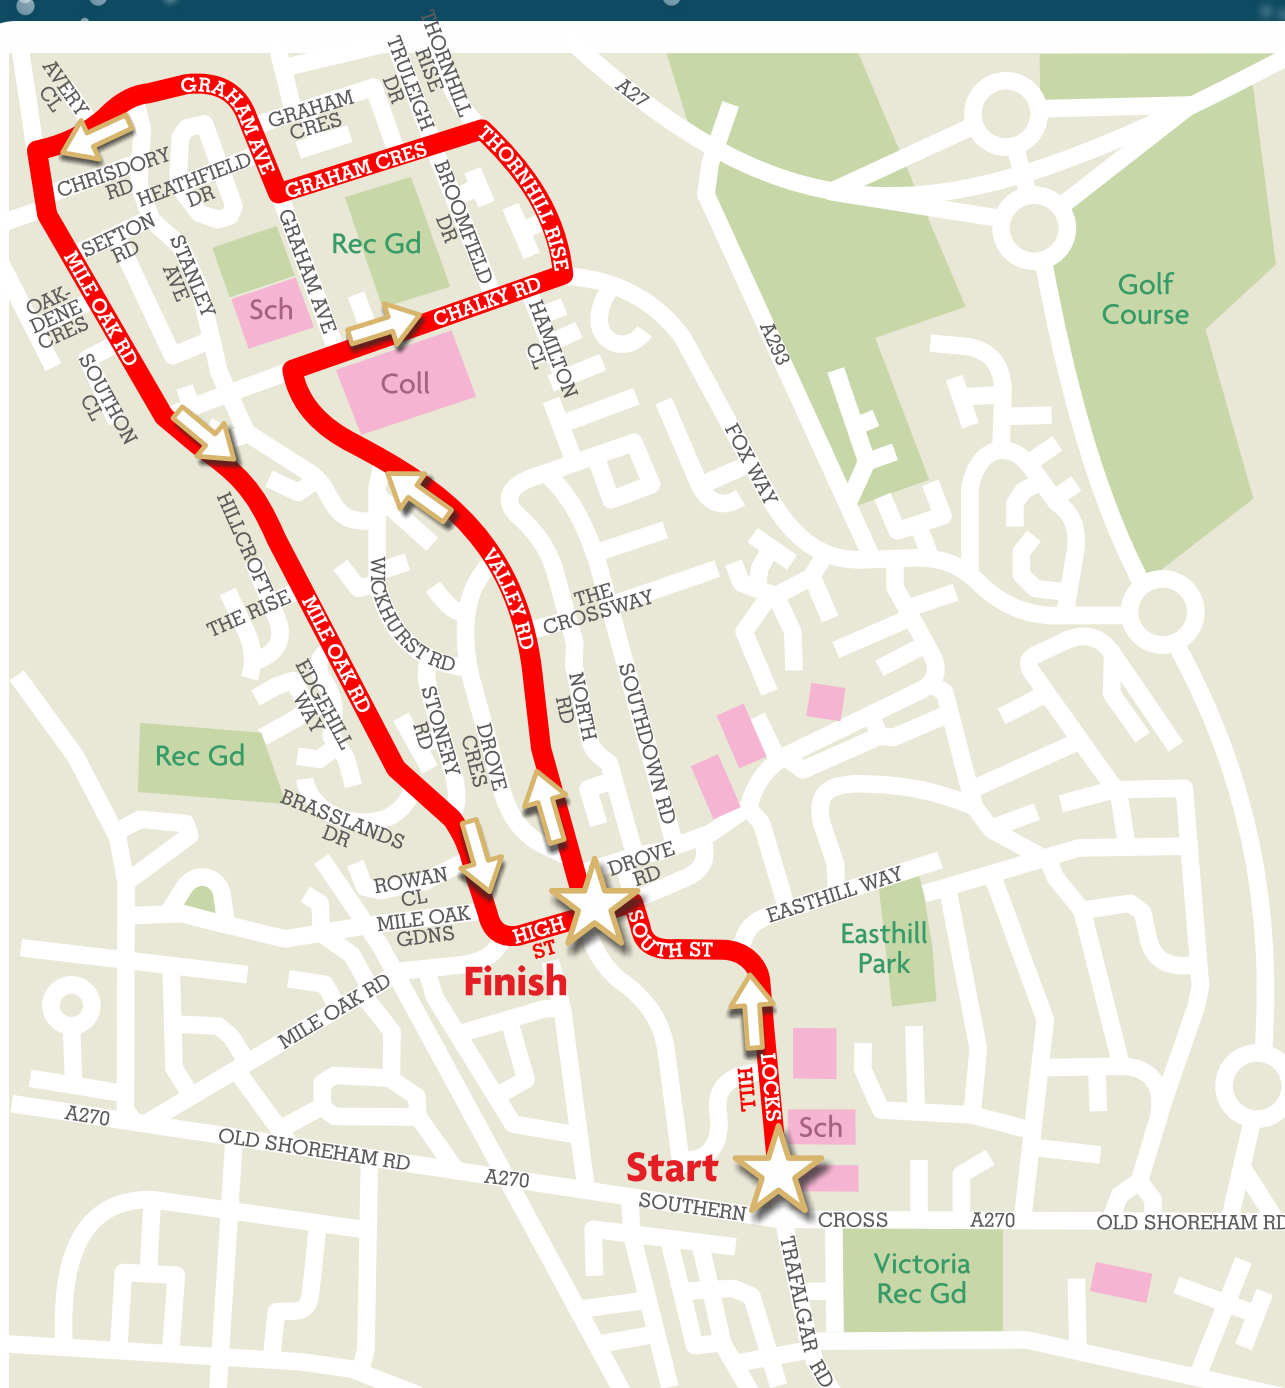

The  
**Santa Bus**  
will be in the  
**Mile Oak** area  
on **Saturday**  
**18th December**

**Route:**

Starts at the Southern Cross end of Locks Hill.

Follows the road bearing left and then right along South Street.

Left into High Street.

Right into Valley Road.

Right into Chalky Road.

Left into Thornhill Rise.

Left into Graham Crescent.

Right into Graham Avenue.

Left into Mile Oak Road.

Left into High Street.

Finishes just before South Street in the High Street.

**Come along and see Santa!** Follow him via 'Santa Tracker' at [www.buses.co.uk/SantaBus](http://www.buses.co.uk/SantaBus) Brighton & Hove Buses

#SantaBus2021