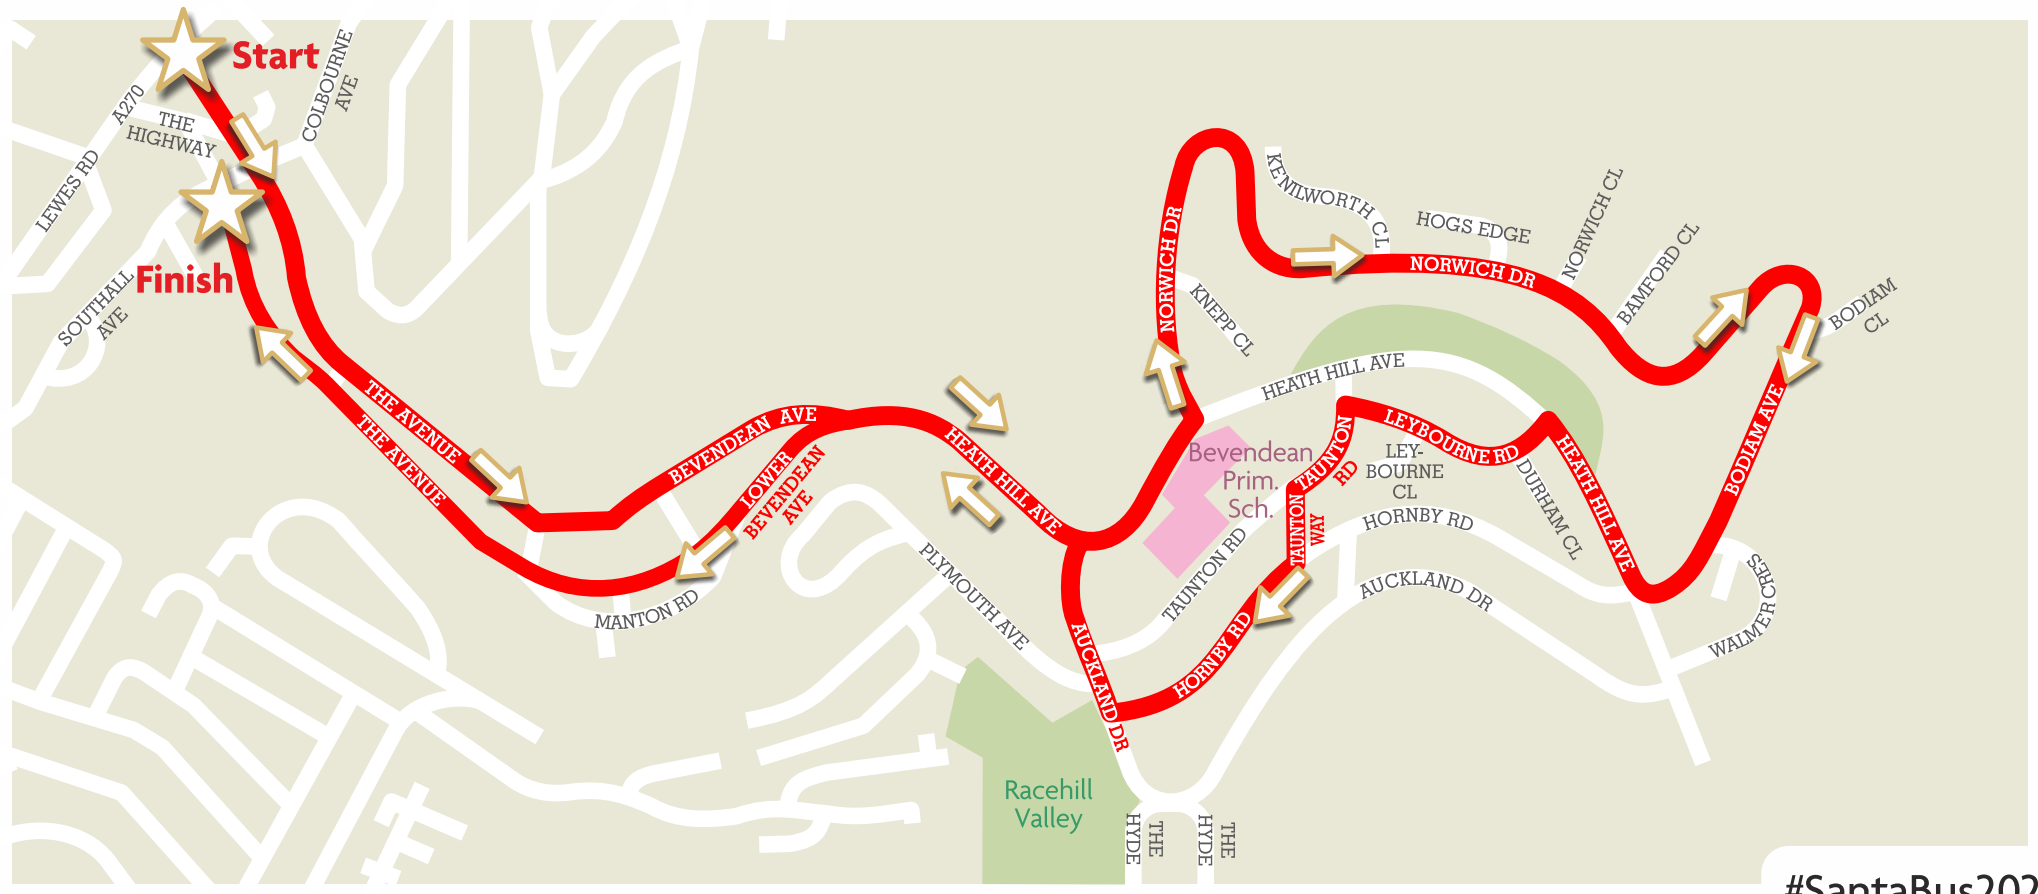

The **Santa Bus** will be in the **Bevendean** area on **Thursday 2nd December**

Route: Starts at the Lewes Road end of The Avenue. Continues onto Bevendean Avenue and Heath Hill Avenue. Left onto Norwich Drive. Follows the twists of the road until it bears right around a tight bend into Bodiam Avenue. Right onto Heath Hill Avenue. Left into Leybourne Road. Left into Taunton Road. Left onto Taunton Way, then immediate right onto Hornby Road. Right onto Auckland Drive. Left onto Heath Hill Avenue. Left into Lower Bevendean Avenue and back onto the one way system of The Avenue. Finishes back at the Lewes Road end of The Avenue.

#SantaBus2021

Come along and see Santa! Follow him via 'Santa Tracker' at www.buses.co.uk/SantaBus Brighton & Hove Buses