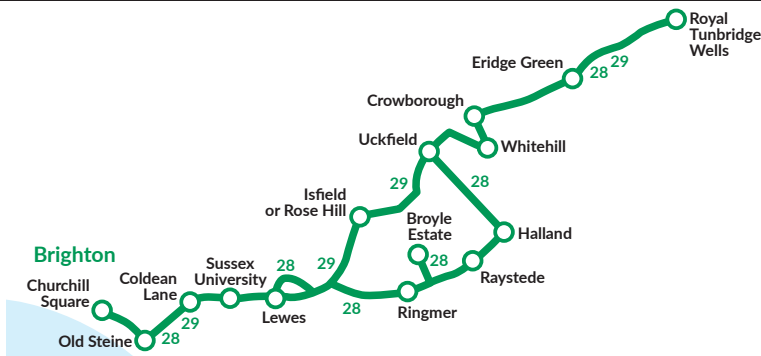

28,29

Mondays to Fridays effective 16th September, 2022

route number	29	29	29	28	29	29	28	29	28	29	28	28	29	28	28	29	28	28	28	29	28	28	28	28	28	28	
day code																											
Churchill Square (stop G)	0540	0605	0625	0645	0700	0715	0730	0745	0755	0810	0820	0830	0840	0850	0900	0910	0920										1230
Brighton, Old Steine (stop F)	0543	0608	0628	0648	0703	0718	0733	0749	0759	0814	0824	0834	0844	0854	0904	0914	0924										1234
Lewes Road, Bus Garage	0549	0614	0635	0654	0712	0727	0742	0800	0810	0825	0835	0845	0855	0905	0915	0924	0934										1244
Brighton University, The Avenue ⇌	0551	0616	0636	0656	0714	0730	0745	0803	0813	0828	0838	0848	0858	0908	0918	0927	0937										1246
Lewes Road, Coldean Lane	0554	0619	0639	0659	0717	0733	0748	0806	0816	0831	0841	0851	0901	0911	0921	0930	0940										1249
Sussex University A27 ⇌	0556	0621	0641	0701	0720	0737	0752	0810	0820	0835	0845	0855	0904	0914	0924	0933	0943										1252
Lewes, H M Prison	0602	0627	0648	0708	0728	0748	0803	0821	0831	0846	0856	0904	0912	0921	0931	0940	0950										1259
Lewes, Waitrose arr	0607	0632	0653	0713	0734	0755	0810	0828	0838	0853	0903	0911	0919	0928	0938	0947	0957										1306
Lewes, Waitrose dep	0609	0634	0655	0715	0736	0757	0812	0830	0840	0855		0913		0930	0940	0959											
Lewes, Tesco				0658			0801		0834		0859			0934		1003											
Church Lane, Police HQ				0700			0803		0836		0901			0936		1005											
Malling Hill, Church Lane	0613	0639	0701	0720	0741	0804	0817	0837	0845	0902		0918		0937	0945	1006											
Ringmer, Olde Post Office Mews				0705			0808		0841		0906			0941		1010											
Ringmer, Broyle Estate				0711			0814		0847		0912			0947		1016											
Isfield, Lavender Line Station					0749				0853					0953													
Rose Hill, Halfway House	0619	0646		0726			0825			0925				1004													
Uckfield, Bus Station arr	0627	0655		0735	0800		0835		0904		0935			1004													
<i>Guaranteed connection</i>																											
Uckfield, Bus Station dep	0552	0632	0700		0740		0840			0940																	
Five Ash Down, Pig & Butcher	0558	0639	0707		0748		0849			0949																	
Whitehill, Rose Court	0608	0649	0717		0800		0901			1000																	
Crowborough, Cross	0613	0655	0725		0808		0909			1007																	
Eridge Green, Church	0620	0703	0734		0817		0917			1014																	
Tunbridge Wells, Station ⇌	0629	0713	0745		0828		0928			1025																	
Tunbridge Wells, Monson Road	0631	0715	0747		0830		0930			1027																	

Mondays to Fridays effective 16th September, 2022