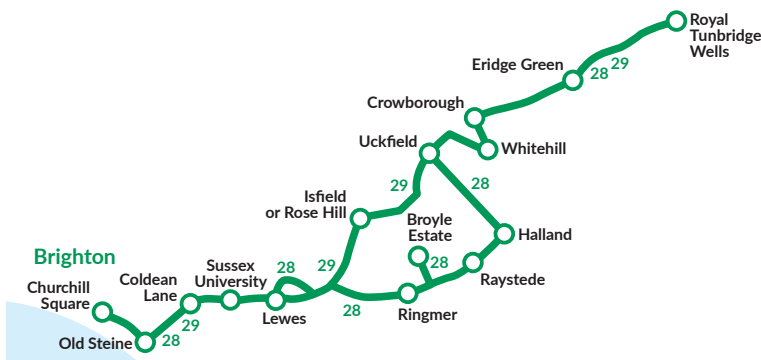

28,29

Brighton & Hove Buses

Saturdays effective 17th September, 2022

route number	28	29	28	29	28	28	28	29	28	28	29	28	29	28	28	28	29	28	29	28	28	28	29	
Churchill Square (stop G)	1130	40	50	00	10	20	30	1300	1310	1320	1330	1340	1350	1400	1410	1425	1440	1450	1500	1510	1520	1530	1545	1555
Brighton, Old Steine (stop F)	1134	44	54	04	14	24	34	1305	1315	1325	1335	1345	1355	1405	1415	1430	1445	1455	1505	1515	1525	1535	1550	1600
Lewes Road, Bus Garage	1144	54	04	14	24	34	44	1315	1325	1335	1345	1355	1405	1415	1425	1440	1455	1505	1516	1526	1536	1546	1601	1611
Brighton University, The Avenue	1146	56	06	16	26	36	46	1317	1327	1337	1347	1357	1407	1417	1427	1442	1457	1507	1518	1528	1538	1548	1603	1613
Lewes Road, Coldean Lane	1149	59	09	19	29	39	49	1320	1330	1340	1350	1400	1410	1420	1430	1445	1500	1510	1521	1531	1541	1551	1606	1616
Sussex University A27	1152	02	12	22	32	42	52	1323	1333	1343	1353	1403	1413	1423	1433	1448	1503	1513	1524	1534	1544	1554	1609	1619
Lewes, H M Prison	1159	09	19	29	39	49	59	1330	1340	1350	1400	1410	1420	1430	1440	1455	1510	1520	1531	1541	1551	1601	1616	1627
Lewes, Waitrose arr	1206	16	26	36	46	56	06	1337	1347	1357	1407	1417	1427	1437	1447	1501	1517	1526	1537	1547	1558	1607	1623	1633
Lewes, Waitrose dep		18	28	38		58		1339		1359		1419	1429	1439		1503		1528	1539	1549		1609		1635
Lewes, Tesco		32				02				1403		1433			1507		1543					1613		
Church Lane, Police HQ		34				04				1405		1435			1509		1545					1615		
Malling Hill, Church Lane		23	35	43		05		1344		1406		1424	1436	1444		1510		1533	1546	1554		1616		1640
Ringmer, Olde Post Office Mews			39			09				1410		1440			1514		1550					1620		
Ringmer, Broyle Estate			45			15				1416		1446			1520		1556					1626		
Isfield, Lavender Line Station				51				1352					1452						1602					
Rose Hill, Halfway House		29										1430					1539							1646
Uckfield, Bus Station arr		38		02				1403				1439		1503			1548		1612					1655
Guaranteed connection																								
Uckfield, Bus Station dep		45										1446					1553							1700
Five Ash Down, Pig & Butcher												1455					1602							1709
Whitehill, Rose Court												1506					1613							1720
Crowborough, Cross												1513					1620							1726
Eridge Green, Church												1520					1627							1733
Tunbridge Wells, Station												1531					1637							1742
Tunbridge Wells, Monson Road												1533					1639							1744

Saturdays effective 17th September, 2022