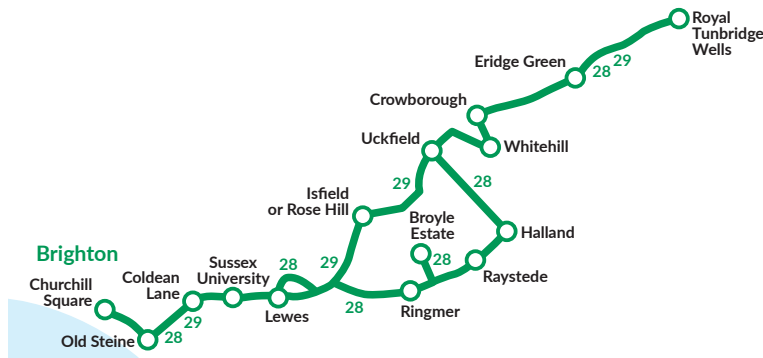

28,29

Mondays to Fridays effective 16th September, 2022

route number	29	28	29	29	28	29	28	29	28	29	29	28	29	28	29	28	29	29	28					
Tunbridge Wells, Royal Victoria Place	1552				1627			1702				1810			1910			2010		2110			2245	
Tunbridge Wells, Station ⇌	1556				1631			1706				1813			1913			2013		2113			2248	
Eridge Green, Church	1609				1644			1719				1825			1922			2022		2122			2257	
Crowborough, Cross	1618				1653			1728				1834			1929			2029		2129			2304	
Whitehill, Rose Court	1625				1700			1735				1840			1934			2034		2134			2308	
Five Ash Down, Pig & Butcher	1636				1711			1746				1851			1944			2044		2144			2318	
Uckfield, Bus Station arr	1645				1720			1755				1858			1950			2050		2150			2323	
<i>Guaranteed connection</i>																								
Uckfield, Bus Station dep	1650				1725		1730			1800		1830			1905	1930		1955		2055		2155		2328
Halland, Blacksmiths Arms																								2337
Rose Hill, Halfway House	1702				1742			1810				1915			2005			2105		2205				2348
Isfield, Lavender Line Station					1738							1842			1941									2359
Ringmer, Broyle Estate					1717			1752		1822		1852			2012			2112		2212				2344
Ringmer, Olde Post Office Mews					1723			1758		1828		1858			2017			2117		2217				2348
Malling Hill, Church Lane	1710				1747	1750		1817		1850		1922	1949		2053			2153		2253	2323			
Church Lane, Police HQ					1729			1804		1834		1904			2022			2122		2222				2353
Lewes, Tesco					1731			1806		1836		1906			2024			2124		2224				2355
School Hill Bottom arr	1713	1733	1750	1753	1808	1820	1838	1853	1908	1925	1952	2025	2055	2125	2155	2225	2255	2325	2356					
School Hill Bottom dep	1718	1735	1755	1802	1810	1825	1840	1855	1910	1930	1957	2027	2057	2127	2157	2227	2257	2327	2357					
Lewes, opp H M Prison	1729	1746	1805	1813	1819	1834	1849	1904	1918	1937	2004	2033	2103	2133	2203	2233	2303	2333	0003					
opp Sussex University A27 ⇌	1738	1755	1814	1822	1828	1842	1857	1912	1926	1945	2011	2040	2110	2140	2210	2240	2310	2340	0010					
Lewes Road, Coldean Lane	1740	1757	1816	1824	1830	1844	1859	1914	1928	1947	2013	2042	2112	2142	2212	2242	2312	2342	0012					
Brighton University, The Avenue ⇌	1744	1801	1819	1828	1833	1847	1902	1917	1931	1950	2016	2045	2115	2145	2215	2245	2315	2345	0015					
Lewes Road, Bus Garage	1747	1804	1822	1831	1836	1850	1905	1920	1934	1953	2019	2047	2117	2147	2217	2247	2317	2347	0017					
Brighton, Old Steine (stop H)	1758	1815	1833	1842	1847	1859	1914	1929	1942	2001	2027	2055	2125	2155	2225	2255	2325	2355	0025					
Churchill Square (stop J)	1802	1819	1837	1846	1851	1903	1918	1933	1946	2005	2031	2059	2129	2159	2229	2259	2329	2359	0029					

Saturdays effective 17th September, 2022