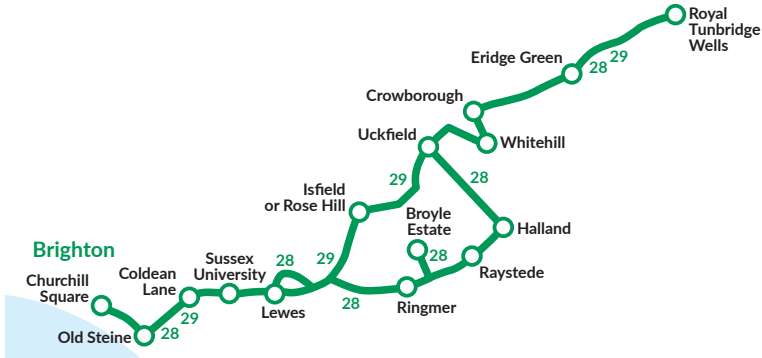

28,29,29^X

Mondays to Fridays effective 16th September, 2022

route number	28	28	28	28	29	28	28	29X	28	29	28	29	28	29	28	29	29	28	29	29	28	28	29	28	28	
day code																SD	SH		SD	SH						
Tunbridge Wells, Royal Victoria Place								0640								0737	0742		0802	0805						0847
Tunbridge Wells, Station ⇄								0643								0740	0745		0805	0808						0850
Eridge Green, Church								0653								0751	0756		0816	0819						0901
Crowborough, Cross					0616			0702			0708					0800d	0805		0825d	0828						0909
Beacon Academy																0803			0828							
Whitehill, Rose Court					0621						0714					0809	0811		0834	0834						0916
Five Ash Down, Pig & Butcher					0631						0725					0820	0822		0845	0845						0927
Uckfield, Bus Station arr					0637			0718			0732					0828	0830		0853	0853						0935
<i>Guaranteed connection</i>					↓			↓			↓				↓	↓		↓	↓							↓
Uckfield, Bus Station dep					0545			0640			0720		0735	0737	0805		0833	0835		0858	0858	0910				0940
Halland, Blacksmiths Arms					0554						0747															
Rose Hill, Halfway House								0728								0844	0846		0909	0909						0950
Isfield, Lavender Line Station										0652			0747		0817								0922			
Ringmer, Broyle Estate					0601		0634		0659			0727		0754		0824			0854					0927		0957
Ringmer, Olde Post Office Mews					0607		0640		0706			0734		0801		0831			0901					0933		1003
Malling Hill, Church Lane								0700			0738		0800		0830		0854	0854		0919	0919	0930				0957
Church Lane, Police HQ		0553b	0613	0633b	0646			0714			0744		0812		0842			0909					0939			1009
Lewes, Tesco		0555	0615	0635	0648			0716			0746		0814		0844			0911					0941			1011
School Hill Bottom arr		0556	0616	0636	0650	0703	0718		0741	0748	0803	0816	0833	0846	0857	0857	0913	0922	0922	0933	0943				1000	1013
School Hill Bottom dep		0557	0617	0637	0652	0705	0720	0735	0745	0750	0805	0820	0835	0850	0900	0900	0915	0925	0925	0935	0945	0955	1005	1015	1025	1034
Lewes, opp H M Prison		0603	0623	0643	0659	0714	0729	0745		0800	0816	0831	0846	0901	0910	0910	0925	0935	0935	0944	0954	1004	1014	1024	1034	1042
opp Sussex University A27 ⇄		0610	0630	0650	0708	0723	0738	0754	0759	0809	0825	0840	0855	0910	0918	0918	0933	0943	0943	0952	1002	1012	1022	1032	1042	1044
Lewes Road, Coldean Lane		0612	0632	0652	0710	0725	0741	0758	0801	0813	0828	0843	0858	0913	0921	0921	0936	0945	0945	0954	1004	1014	1024	1034	1044	1044
Brighton University, The Avenue ⇄		0615	0635	0655	0713	0728	0744	0802	0805	0817	0832	0847	0902	0917	0925	0925	0940	0948	0948	0957	1007	1017	1027	1037	1047	1047
Lewes Road, Bus Garage		0617	0637	0657	0715	0730	0746	0805	0808	0820	0835	0850	0905	0920	0928	0928	0943	0951	0951	1000	1010	1020	1030	1040	1050	1050
Brighton, Old Steine (stop H)		0625	0645	0706	0725	0740	0756	0816	0819	0831	0846	0901	0916	0931	0939	0939	0954	1002	1002	1011	1021	1031	1041	1051	1101	1101
Churchill Square (stop J)		0629	0649	0709	0729	0744	0800	0820	0823	0835	0850	0905	0920	0935	0943	0943	0958	1006	1006	1015	1025	1035	1045	1055	1105	1105

Mondays to Fridays effective 16th September, 2022