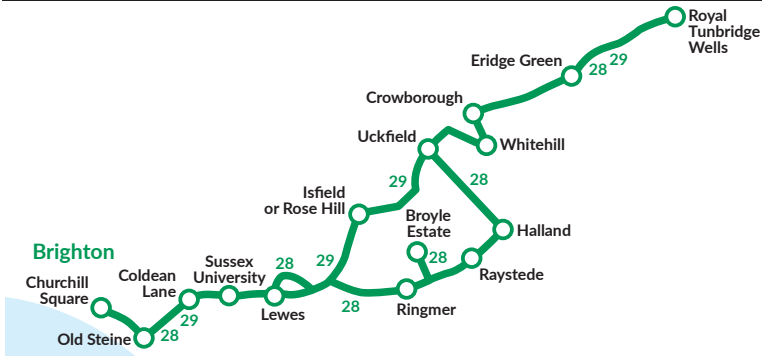

28,29,29^X

Mondays to Fridays effective 16th September, 2022