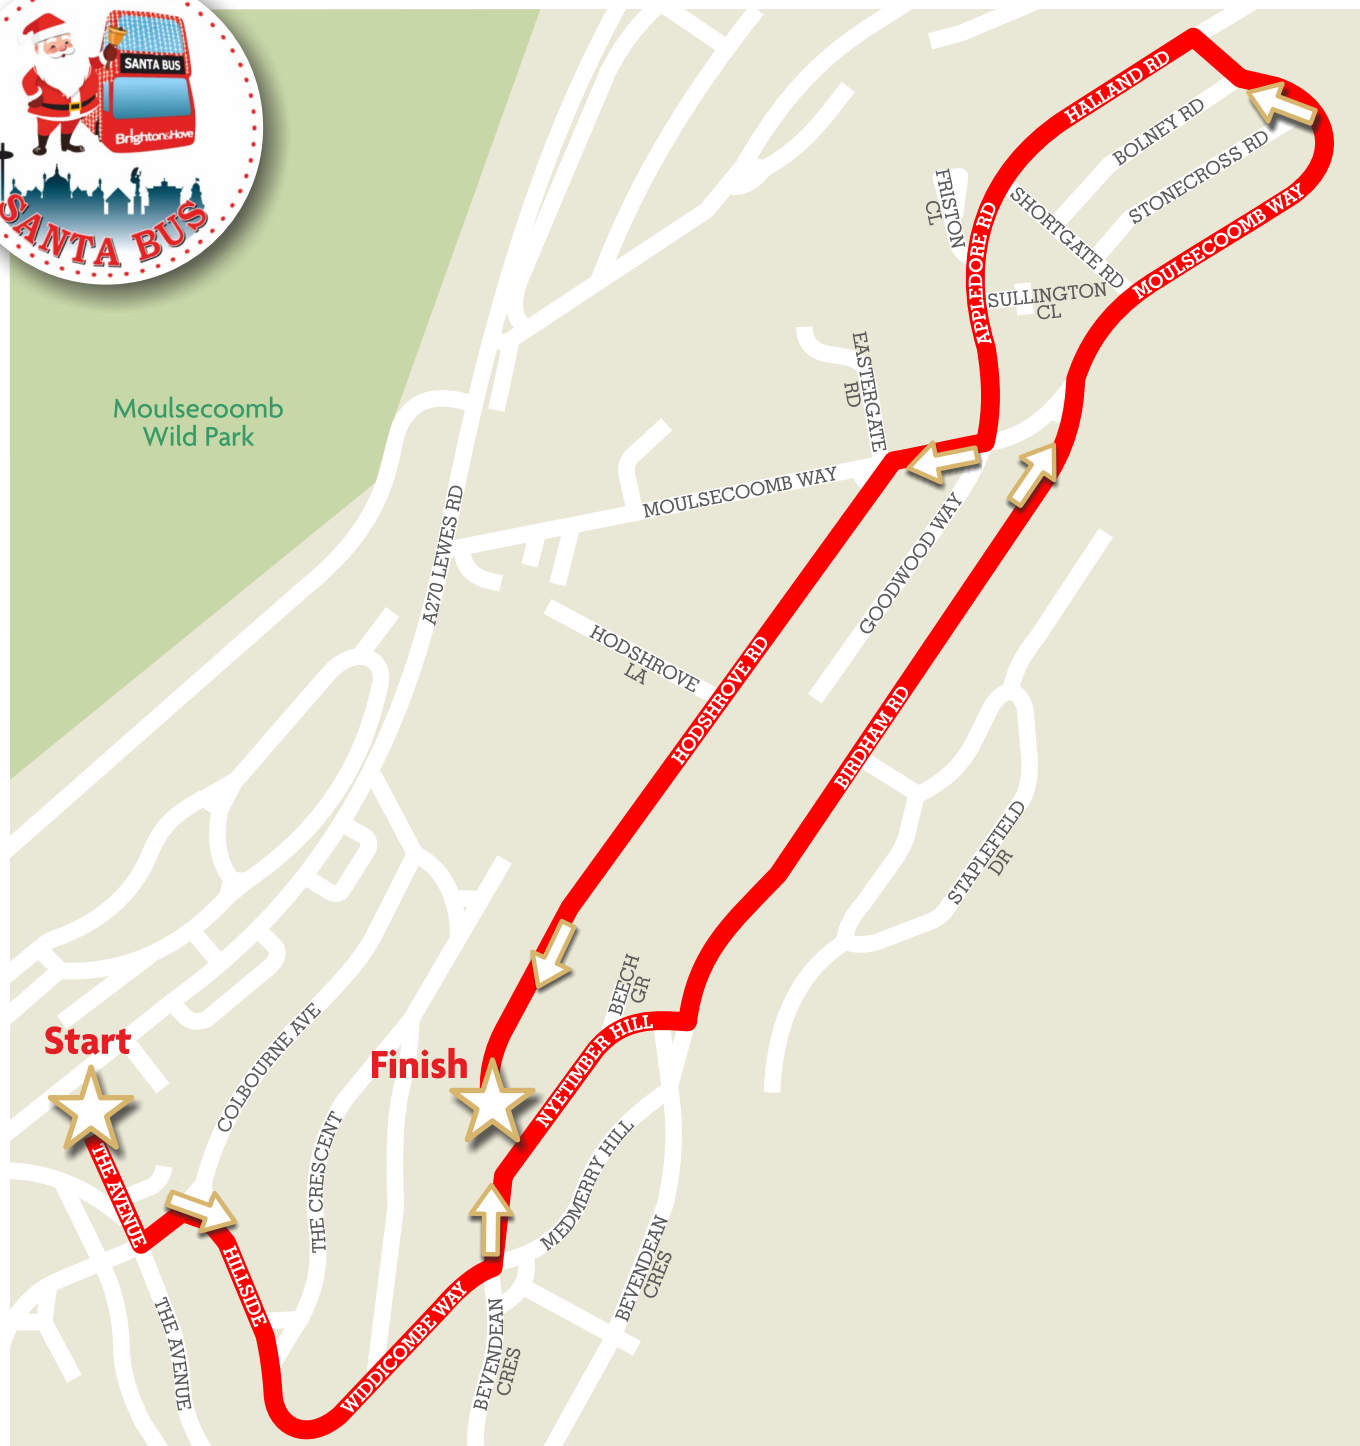

Moulsecoomb
Wild Park

The **Santa Bus** will be in the **Moulsecoomb** area on **Tuesday** **21st December**

Route: Starts on The Avenue.
Left into Colbourne Avenue.
Right into Hillside.
Bears to the right into Widdicombe Way.
Right into Nyetimber Hill.
Left into Birdham Road.
Right into Moulsecoomb Way.
Left into Halland Road.
Follows Halland Road
bearing right into Appledore Road.
Right into Moulsecoomb Way.
Left into Hodshrove Road.
Finishes at the
Widdicombe Way end of Hodshrove Road.

Come along and see Santa!
Follow him via 'Santa Tracker' at
www.buses.co.uk/SantaBus

#SantaBus2021

Brighton & Hove Buses