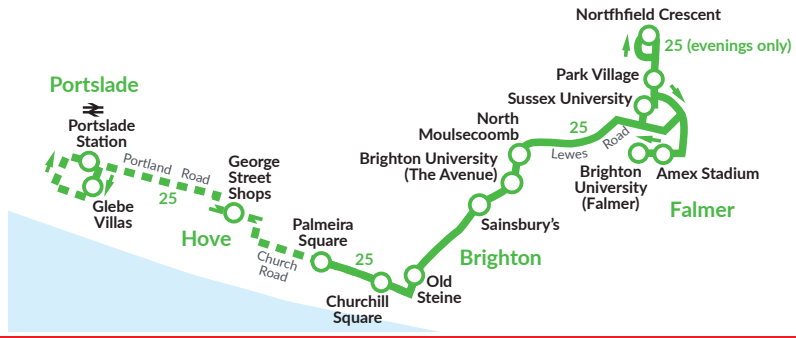

25

Brighton & Hove Buses

Mondays to Fridays effective 13th June, 2021

Table of bus departure times for route 25 from Portslade Station to Falmer. Includes stops like Hove, Brighton University, and Falmer.

Table of bus arrival times for route 25 at Falmer, Brighton University, and other stops. Includes stops like Falmer, Brighton University, and Falmer.

Table of bus departure times for route 25 from Falmer to Brighton University. Includes stops like Falmer, Brighton University, and Falmer.

Mondays to Fridays effective 13th June, 2021

Table of bus departure times for route 25 from Falmer to Brighton University. Includes stops like Falmer, Brighton University, and Falmer.

Table of bus arrival times for route 25 at Falmer, Brighton University, and other stops. Includes stops like Falmer, Brighton University, and Falmer.

Table of bus departure times for route 25 from Falmer to Brighton University. Includes stops like Falmer, Brighton University, and Falmer.

Summary table of bus arrival times for route 25 at Falmer, Brighton University, and other stops.