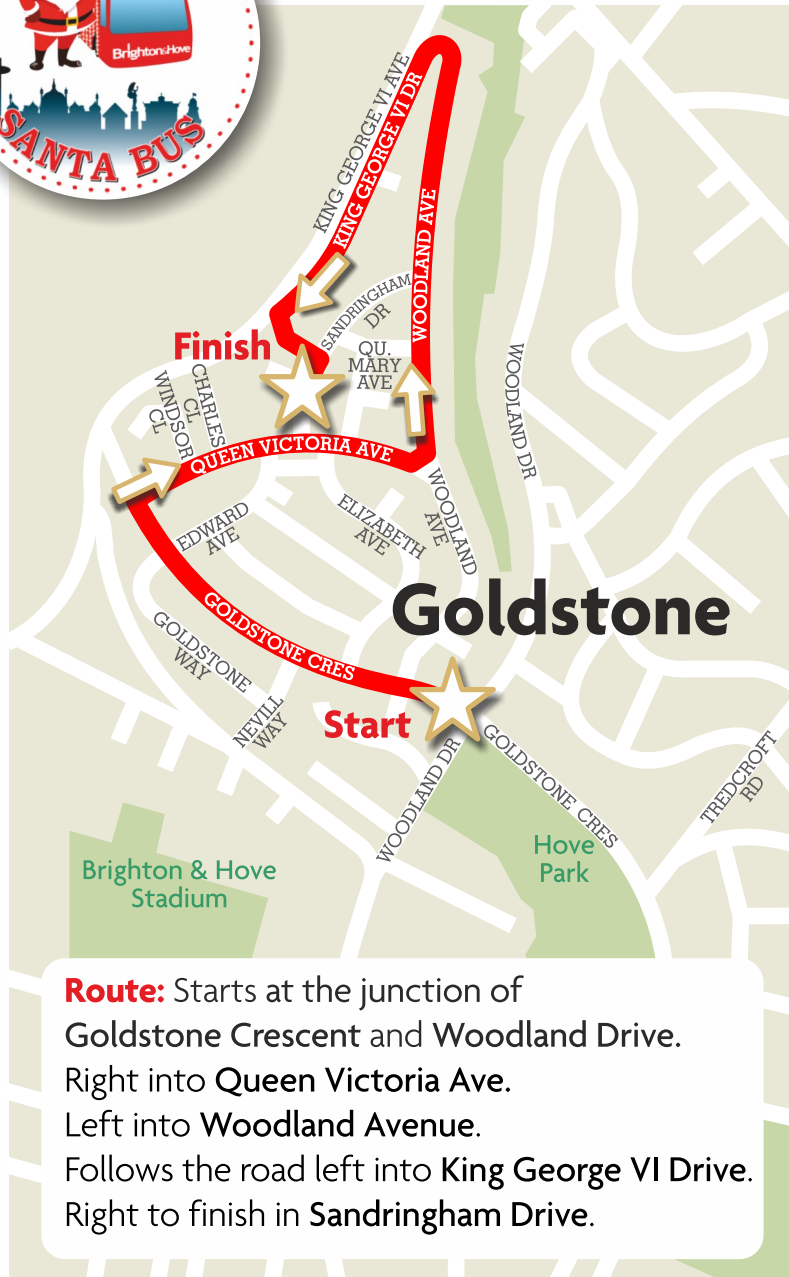

The **Santa Bus** will be in these two areas on **Friday 26th November**

Route: Starts at the junction of Goldstone Crescent and Woodland Drive. Right into Queen Victoria Ave. Left into Woodland Avenue. Follows the road left into King George VI Drive. Right to finish in Sandringham Drive.

Route: Starts on Hangleton Valley Drive. Continues to the junction with Hangleton Lane. Recommences on Bush Farm Drive past the end of Thornbush Crescent. Right into Fox Way. Left into Foredown Road. Left into Mill Lane. Right into Millcross Road. Left into Foredown Drive. Finishes at the A270 end of Foredown Drive.

#SantaBus2021

Come along and see Santa! Follow him via 'Santa Tracker' at www.buses.co.uk/SantaBus Brighton & Hove Buses