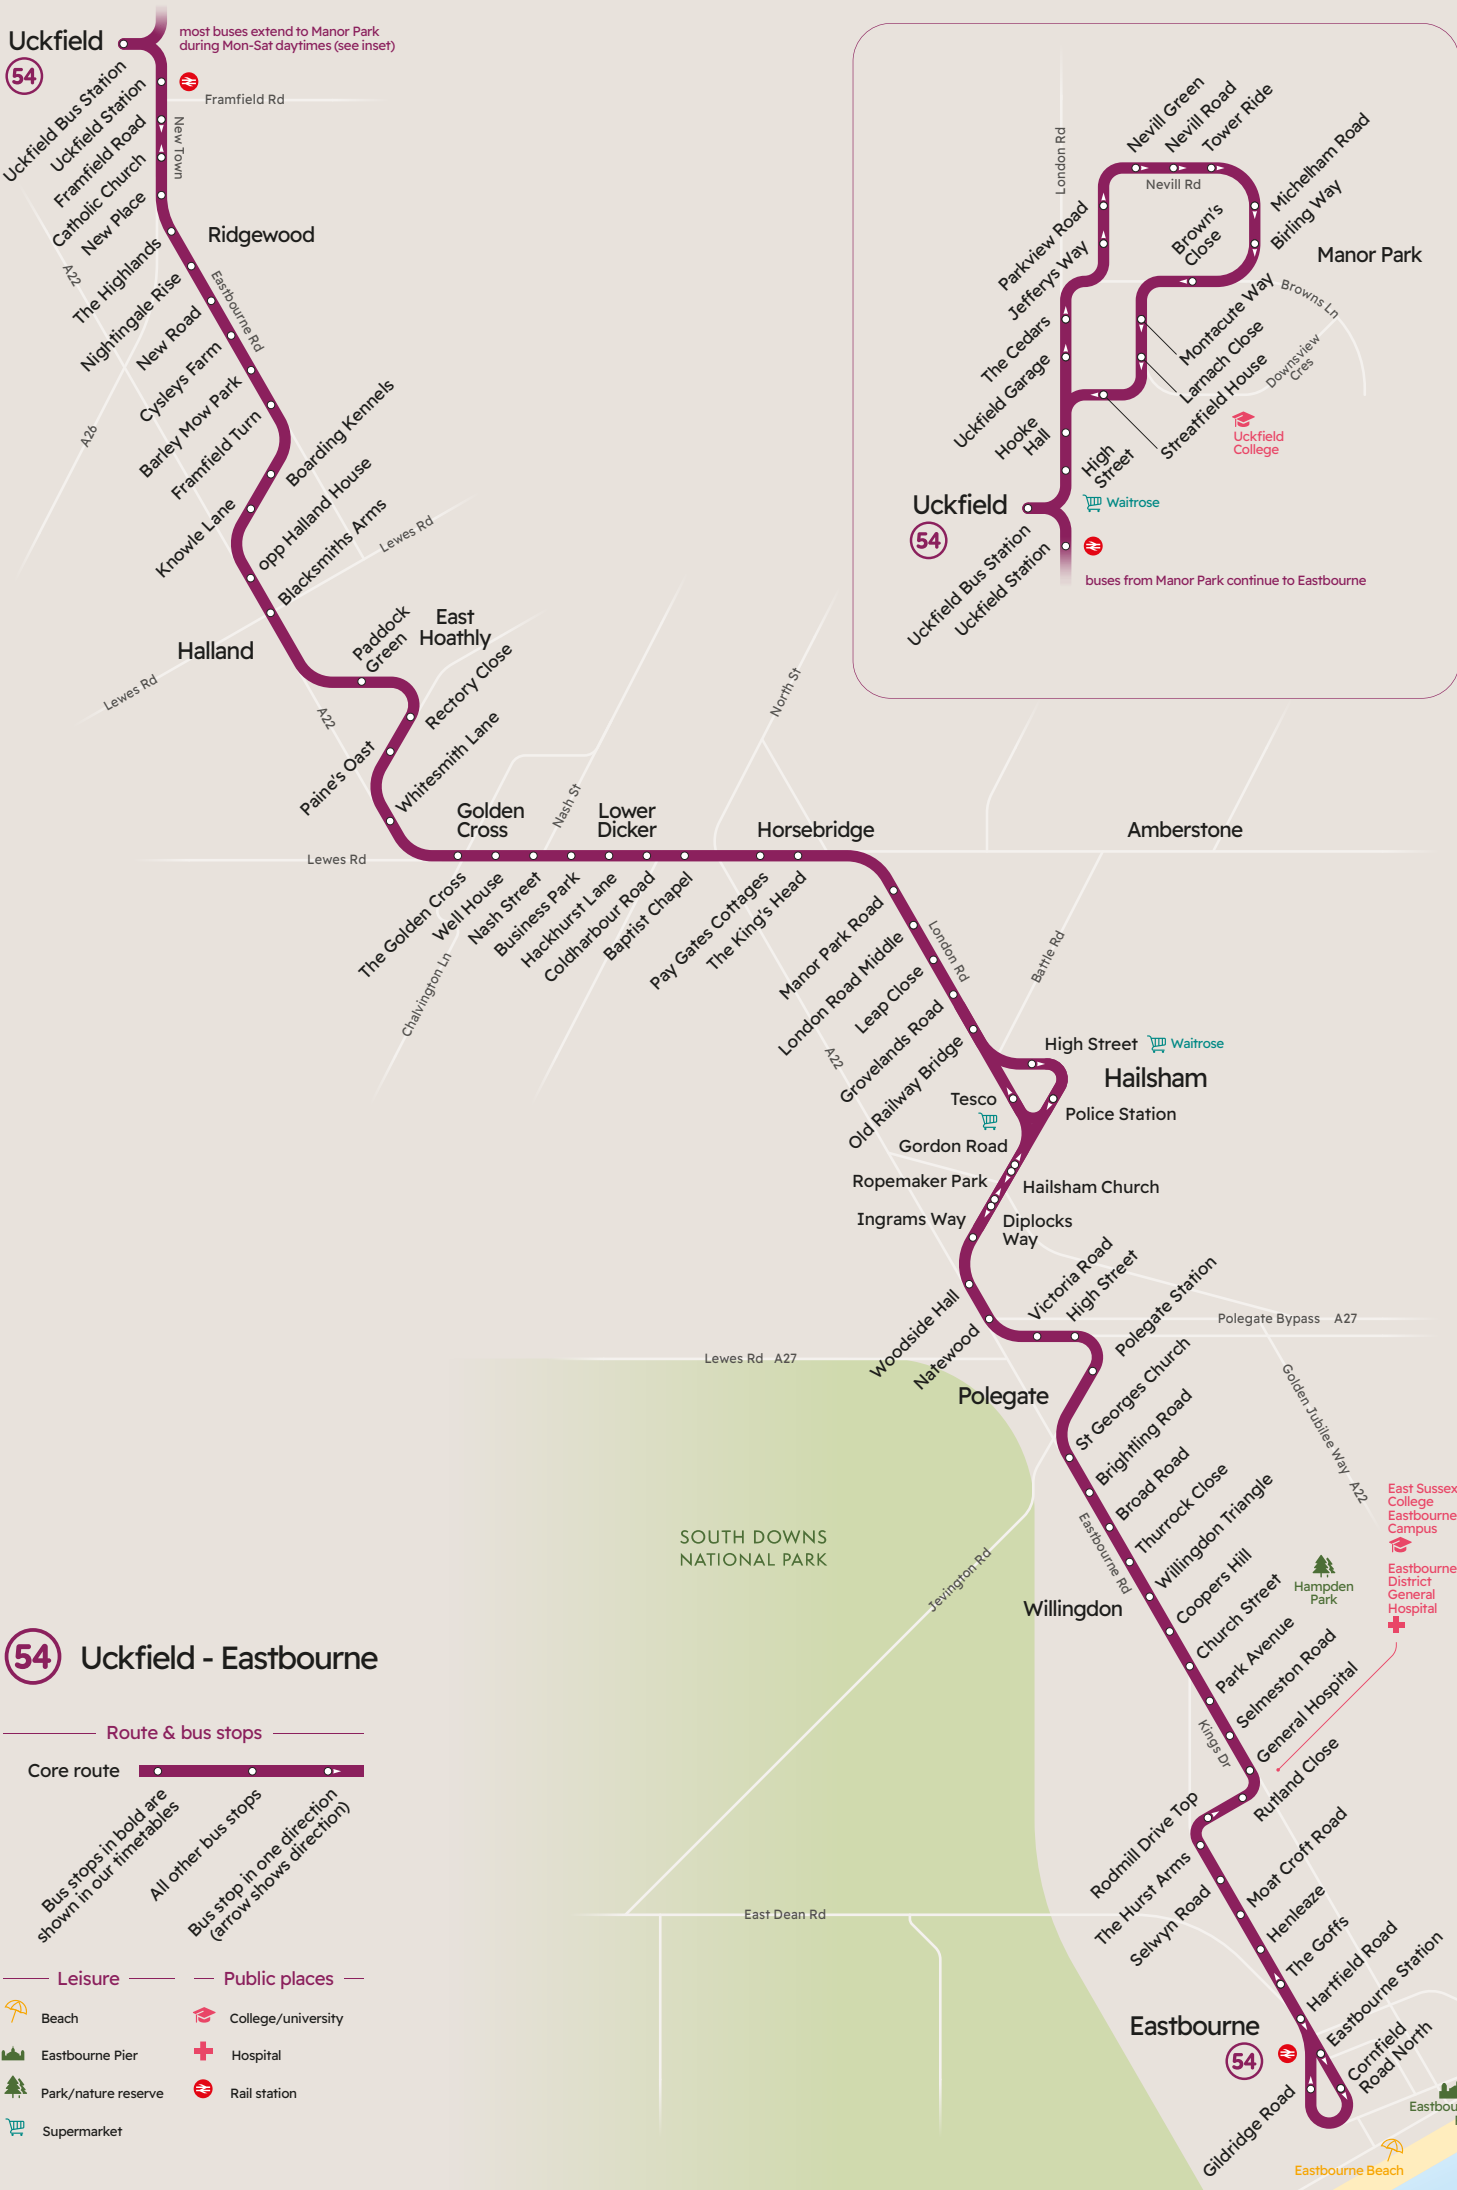

Uckfield most buses extend to Manor Park during Mon-Sat daytimes (see insert)

54

54 Uckfield - Eastbourne

Route & bus stops

Core route

Bus stops in bold are shown in our timetables

All other bus stops

Bus stop in one direction (arrow shows direction)

Leisure

- Beach
- Eastbourne Pier
- Park/nature reserve
- Supermarket

Public places

- College/university
- Hospital
- Rail station

East Sussex College
Eastbourne Campus
Eastbourne District General Hospital

Eastbourne Beach