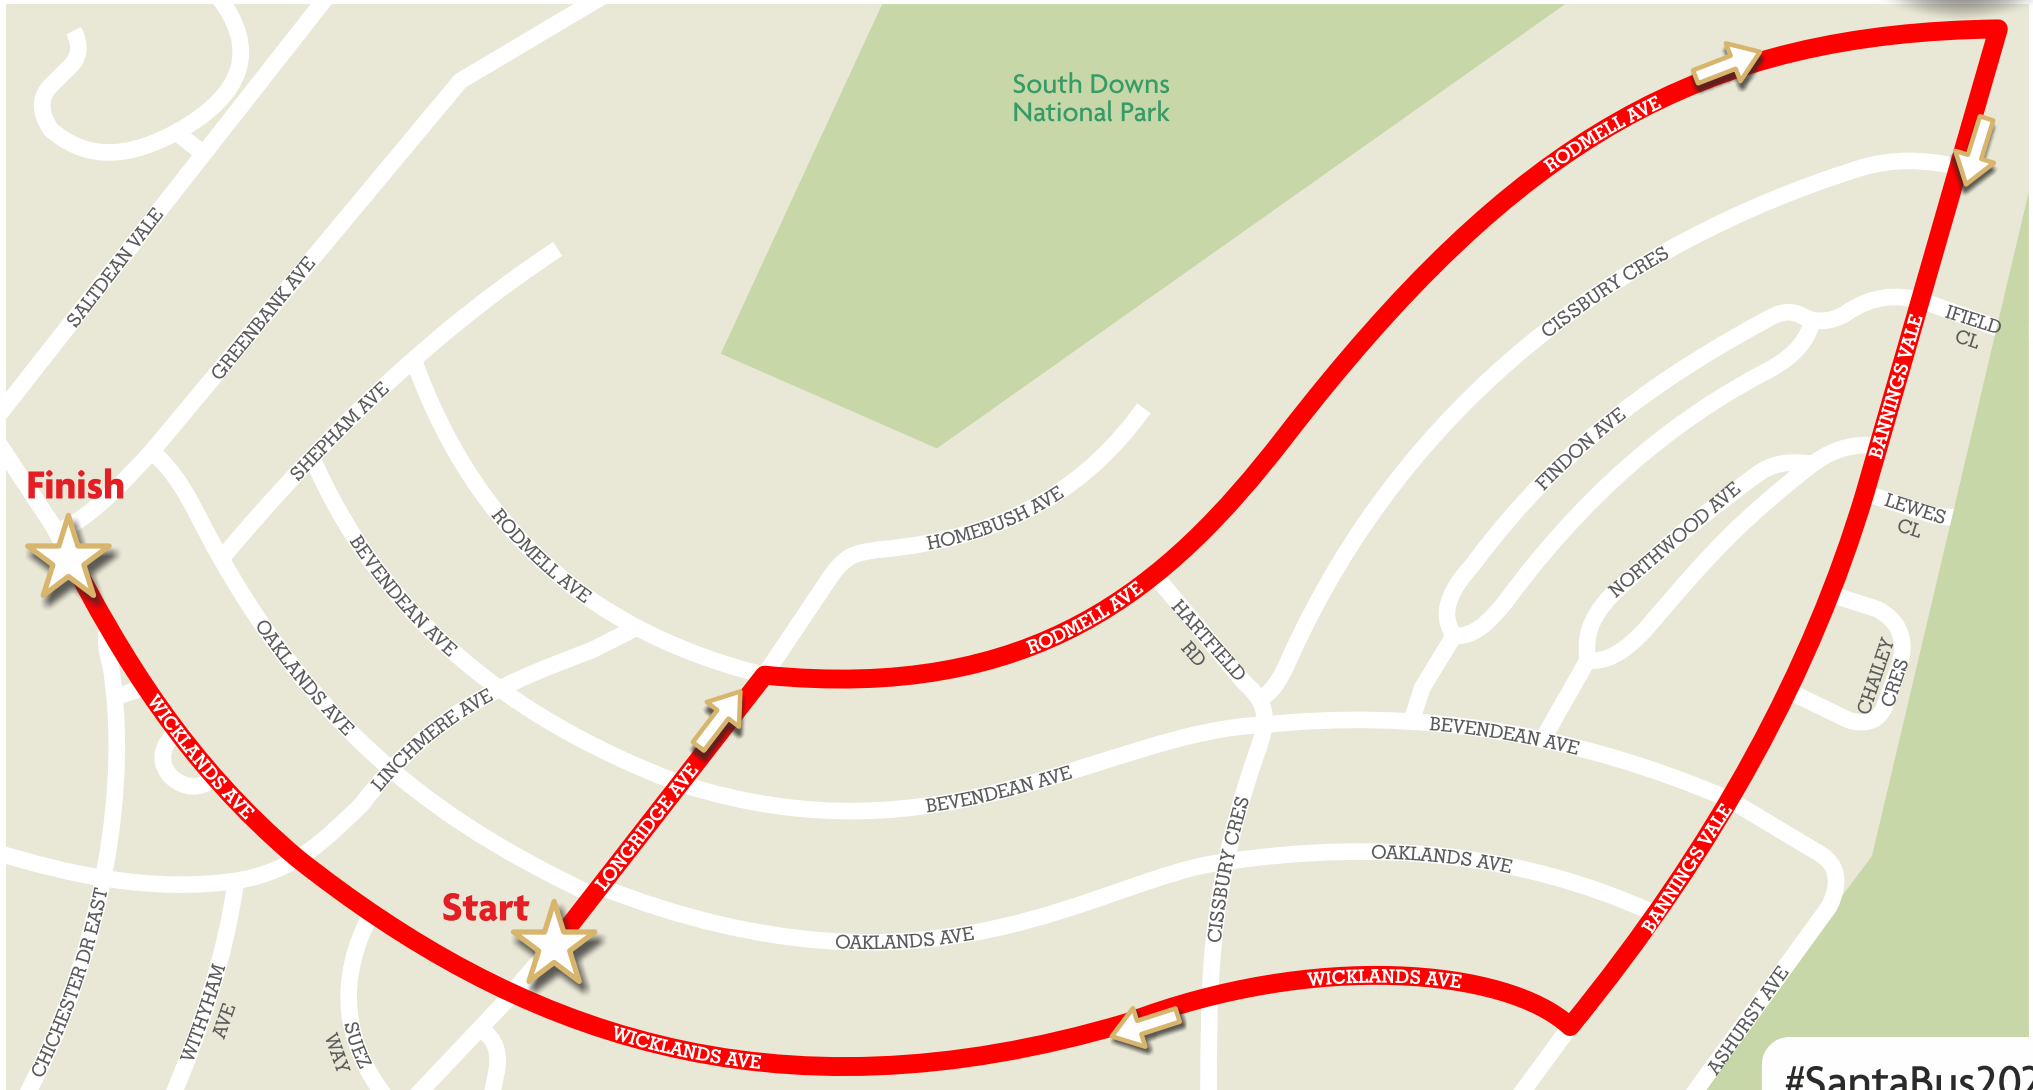

The **Santa Bus** will be in the **East Saltdean** area on **Tuesday 7th December**

Route: Starts Longridge Avenue. Right into Rodmell Avenue. Right into Bannings Vale.

Right into Wicklands Avenue. Continues all the way along Wicklands Avenue to finish at the Greenbank Avenue end.

#SantaBus2021

Come along and see Santa! Follow him via 'Santa Tracker' at www.buses.co.uk/SantaBus Brighton & Hove Buses