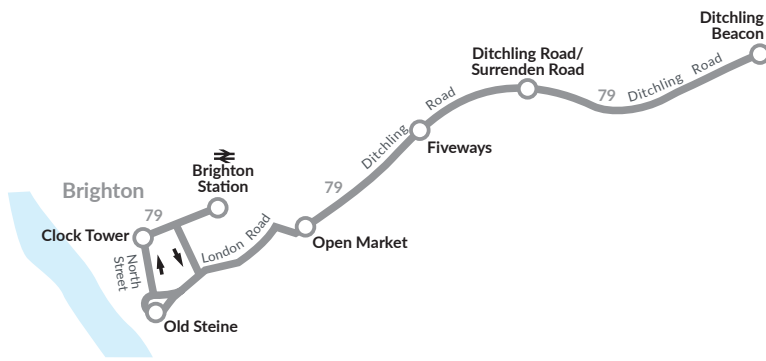

Route 79 is funded by Brighton & Hove City Council

Route 77 is partly funded by Brighton & Hove City Council and the National Trust. Together with South Downs National Park Authority they form the 'Breeze up to the Downs' Partnership whose mission is to improve access by bus to popular downland destinations. For questions and comments please call 01273 292480.

Special £5.40 return, which you also can use to return on any 77, 78 or 79 bus if you have walked between any of Breeze up to the Downs destinations. City SAVER tickets only valid as far as Dyke Road/Tongdean Lane.

Saturdays, Sundays and Public Holidays only from 28th April, 2024

route number	79	79	79	79	79	79	79
Old Steine (stop U)	0945	1045	1150	1300	1410	1520	1630
Brighton Station ⇌ (stop H)	0952	1052	1158	1308	1418	1528	1638
Open Market, Oxford Street	1000	1100	1206	1316	1426	1536	1646
Fiveways, Ditchling Road	1003	1103	1210	1320	1430	1540	1650
Ditchling Road, Surrenden Road	1005	1105	1212	1322	1432	1542	1652
Ditchling Road, Upper Lodges	1009	1109	1217	1327	1437	1547	1657
Ditchling Beacon Car Park	1014	1114	1222	1332	1442	1552	1702

route number	79	79	79	79	79	79	79
Ditchling Beacon Car Park	1020	1120	1230	1340	1450	1600	1710
Ditchling Road, Upper Lodges	1024	1124	1234	1344	1454	1604	1714
Ditchling Road, Surrenden Road	1028	1128	1238	1348	1458	1608	1718
Fiveways, Ditchling Road	1033	1133	1243	1353	1503	1613	1723
London Road, Shops	1040	1140	1250	1400	1510	1620	1730
Old Steine (stop U)	1043	1143	1254	1404	1514	1624	1734
Brighton Station ⇌ (stop H)	1052	1158	1308	1418	1528	1638	1747

Saturdays, Sundays and Public Holidays only from 29th September, 2024

route number	79	79	79	79	79	79	79
Old Steine (stop U)	0945	1045	1150	1300	1410	1520	1630
Brighton Station ⇌ (stop H)	0952	1052	1158	1308	1418	1528	1638
Open Market, Oxford Street	1000	1100	1206	1316	1426	1536	1646
Fiveways, Ditchling Road	1003	1103	1210	1320	1430	1540	1650
Ditchling Road, Surrenden Road	1005	1105	1212	1322	1432	1542	1652
Ditchling Road, Upper Lodges	1009	1109	1217	1327	1437	1547	1657
Ditchling Beacon Car Park	1014	1114	1222	1332	1442	1552	1702

route number	79	79	79	79	79	79	79
Ditchling Beacon Car Park	1020	1120	1230	1340	1450	1600	1710
Ditchling Road, Upper Lodges	1024	1124	1234	1344	1454	1604	1714
Ditchling Road, Surrenden Road	1028	1128	1238	1348	1458	1608	1718
Fiveways, Ditchling Road	1033	1133	1243	1353	1503	1613	1723
London Road, Shops	1040	1140	1250	1400	1510	1620	1730
Old Steine (stop U)	1043	1143	1254	1404	1514	1624	1735
Brighton Station ⇌ (stop H)	1052	1158	1308	1418	1528	1638	1742