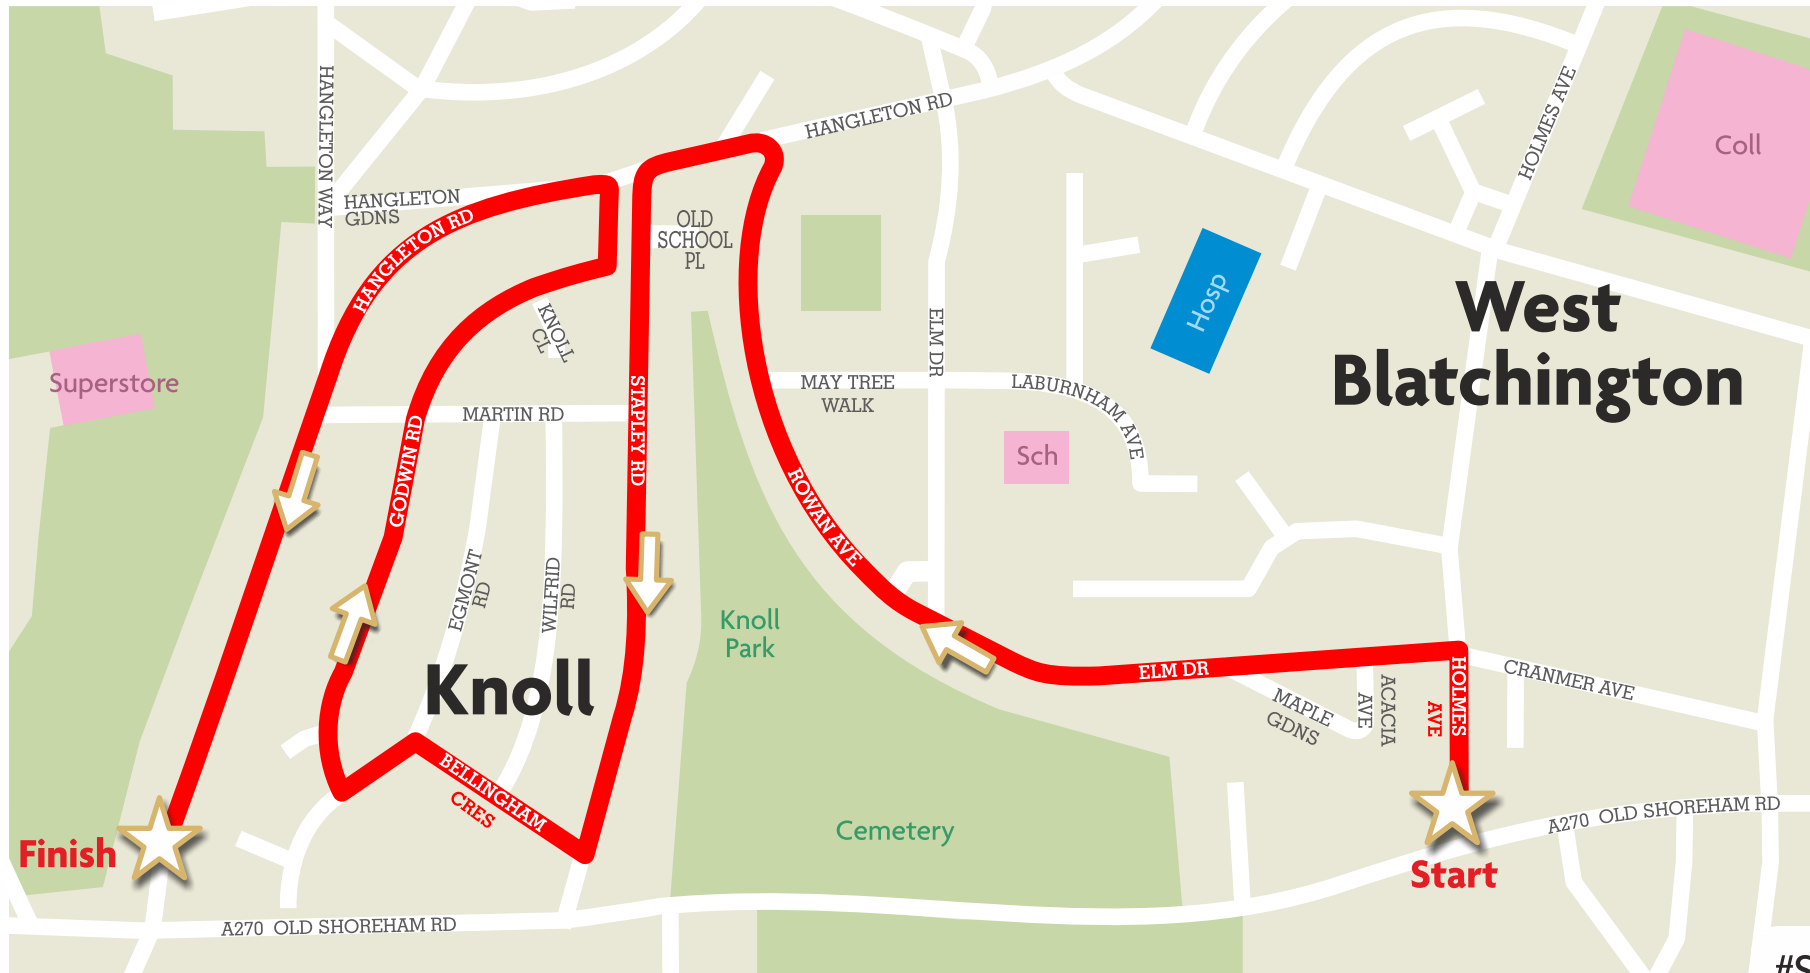

The **Santa Bus** will be in the **West Blatchington** and **Knoll** areas on **Thursday 9th December**

Route: Starts Holmes Avenue. Left into Elm Drive. Continues along Elm Drive bearing right into Rowan Avenue. Left into Hangleton Road. Next left into Stapley Road. Right into Bellingham Crescent. Right into Godwin Road. Over the junction of Martin Road to continue along Godwin Road. Left into Stapley Road. Left into Hangleton Road. Finishes at the Old Shoreham Road end of Hangleton Road.

#SantaBus2021

Come along and see Santa! Follow him via 'Santa Tracker' at www.buses.co.uk/SantaBus Brighton & Hove Buses