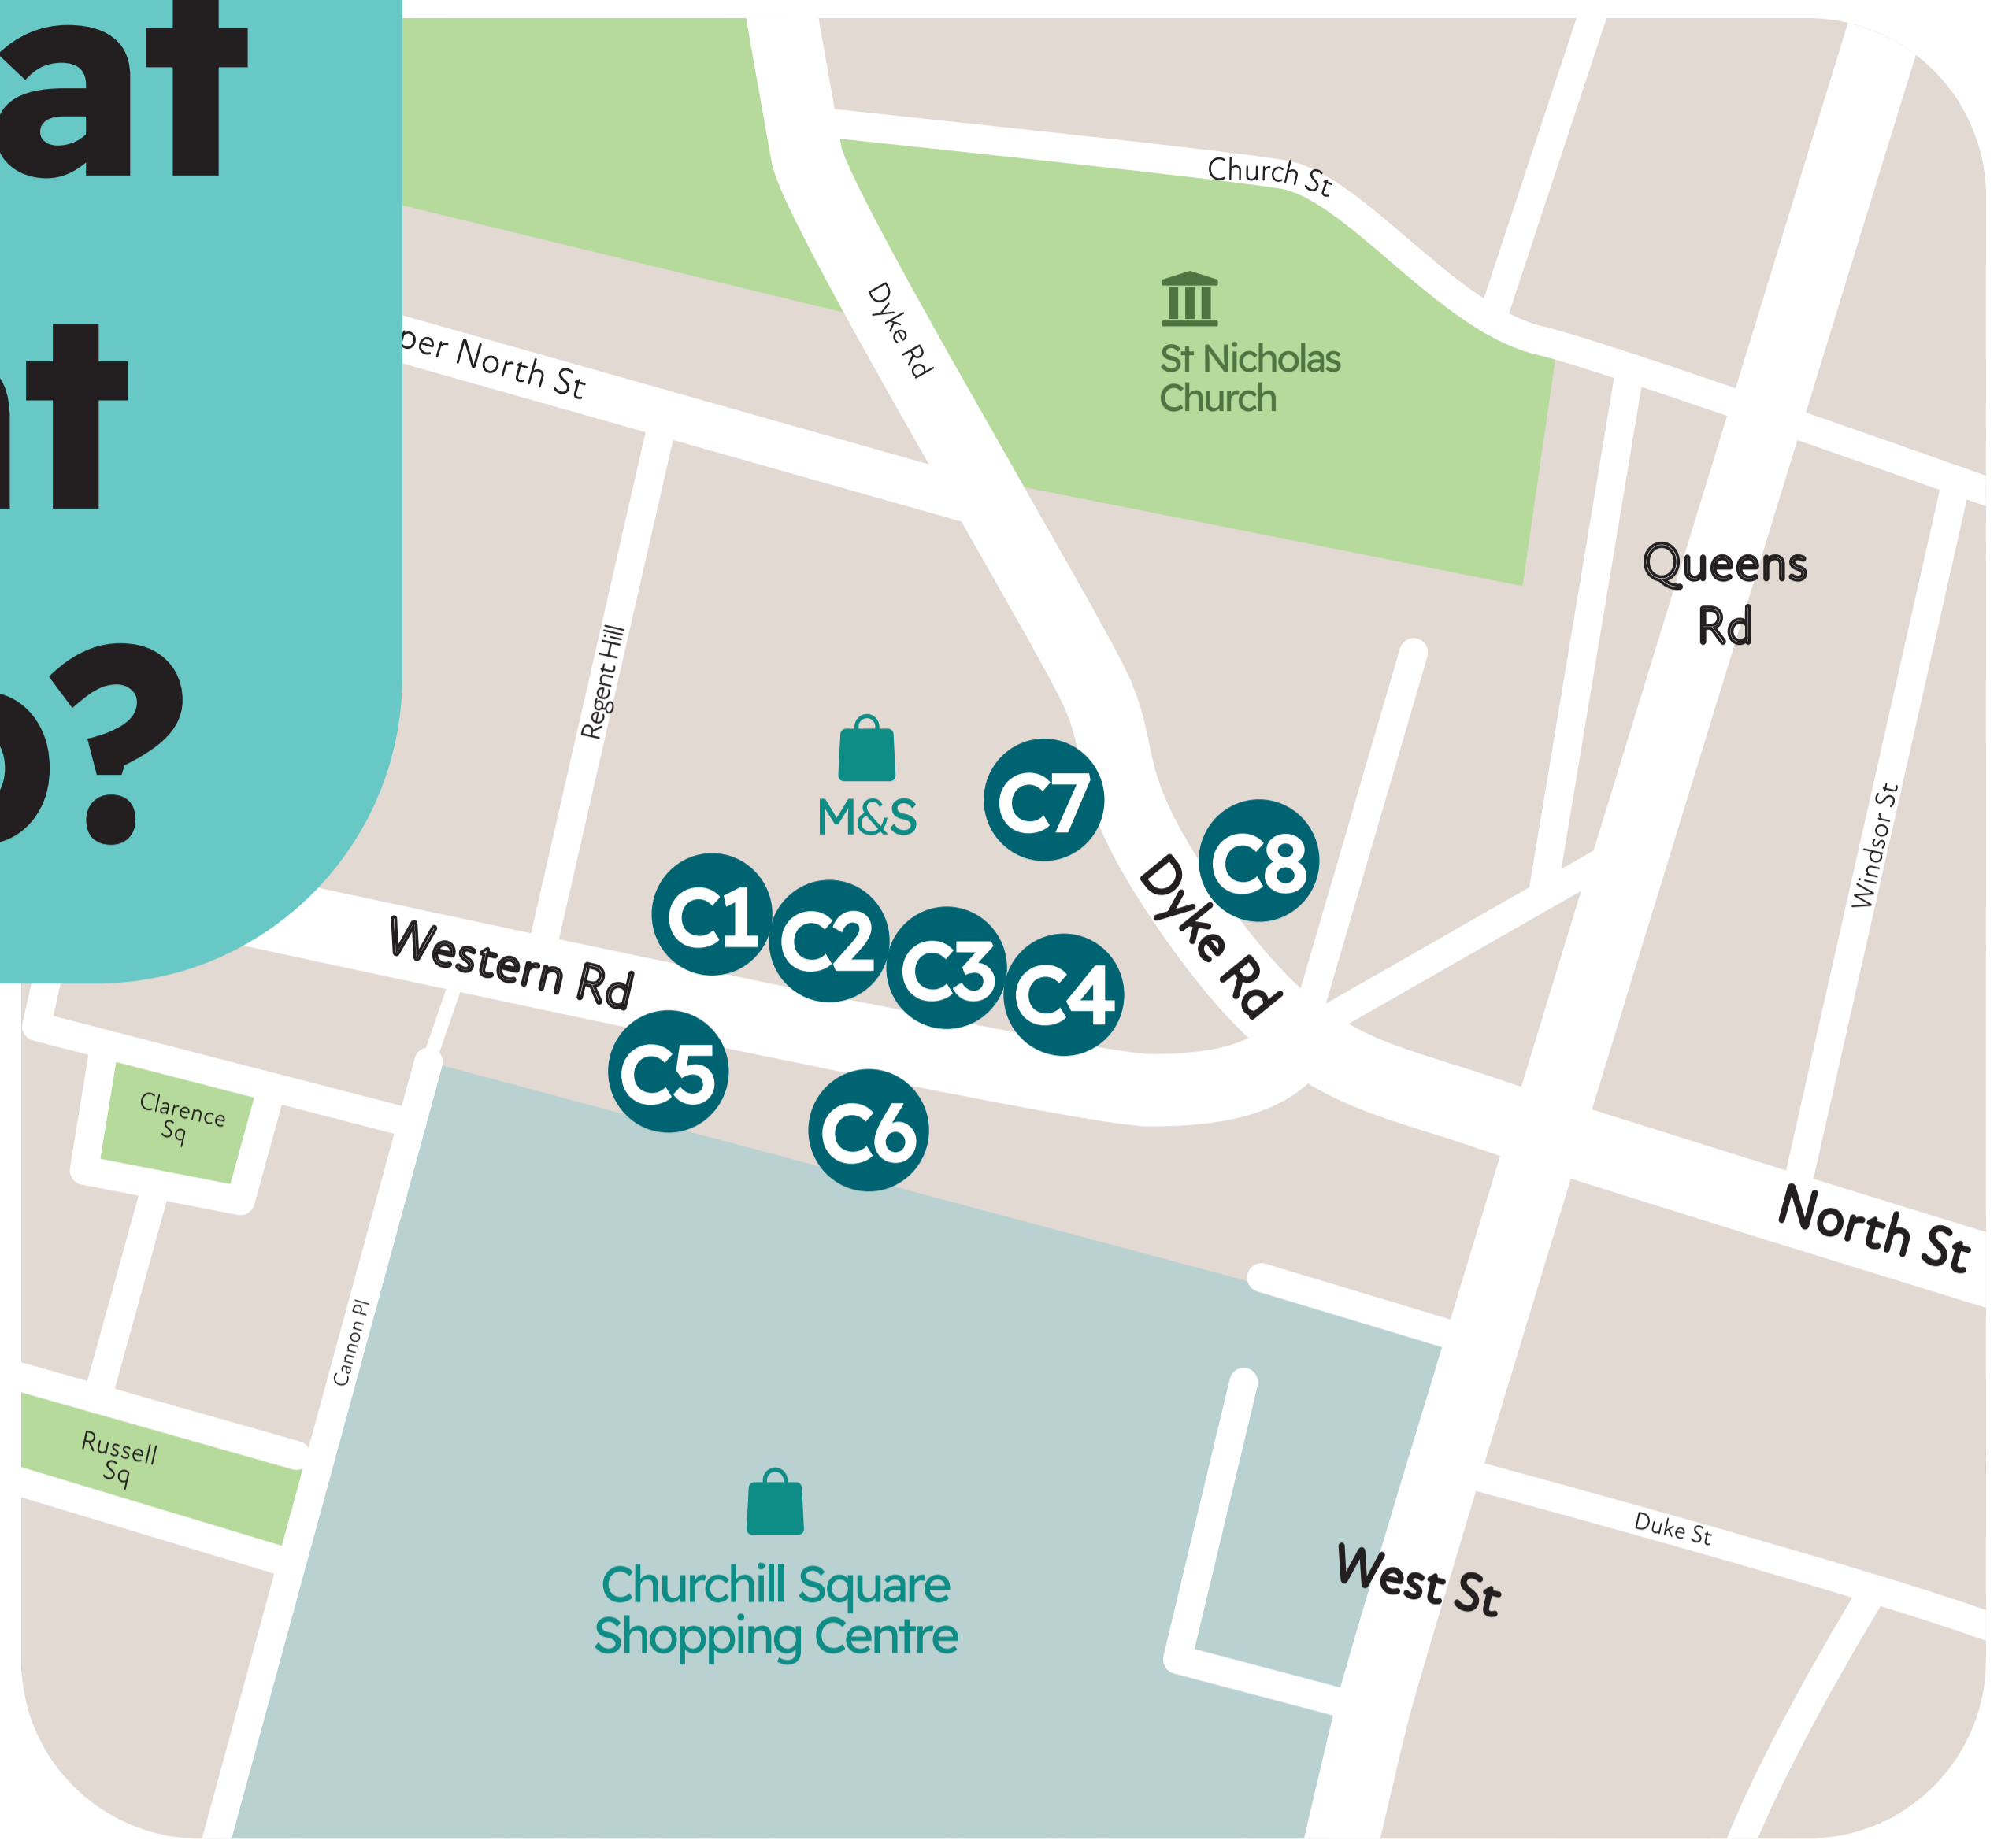

# Are you at the right bus stop?

As of 19<sup>th</sup> October, bus stops at Churchill Square have been updated.

Your regular bus stop may have changed.

Please check below to find where to catch your bus:

## Bus Stop C4

Route	Direction
1	Whitehawk
1X	Marina
N1	Brighton Station
2	Rottingdean
18	Queens Park
21	Marina
22	Woodingdean
71	Whitehawk

## Bus Stop C5

Route	Direction
1	Mile Oak
1X	Mile Oak
N1	Mile Oak
6	Downs Park
71	Mile Oak
71A	Mile Oak
700	Durrington
N700	Durrington

## Bus Stop C7

Route	Direction
37	Meadowview
37B	Meadowview
59A	Old Shoreham
73	Newman School

Routes 21, 22, 24, 26, 28, 29, 29A, 29B, 29X, 48, 50 & 270 are set down only.