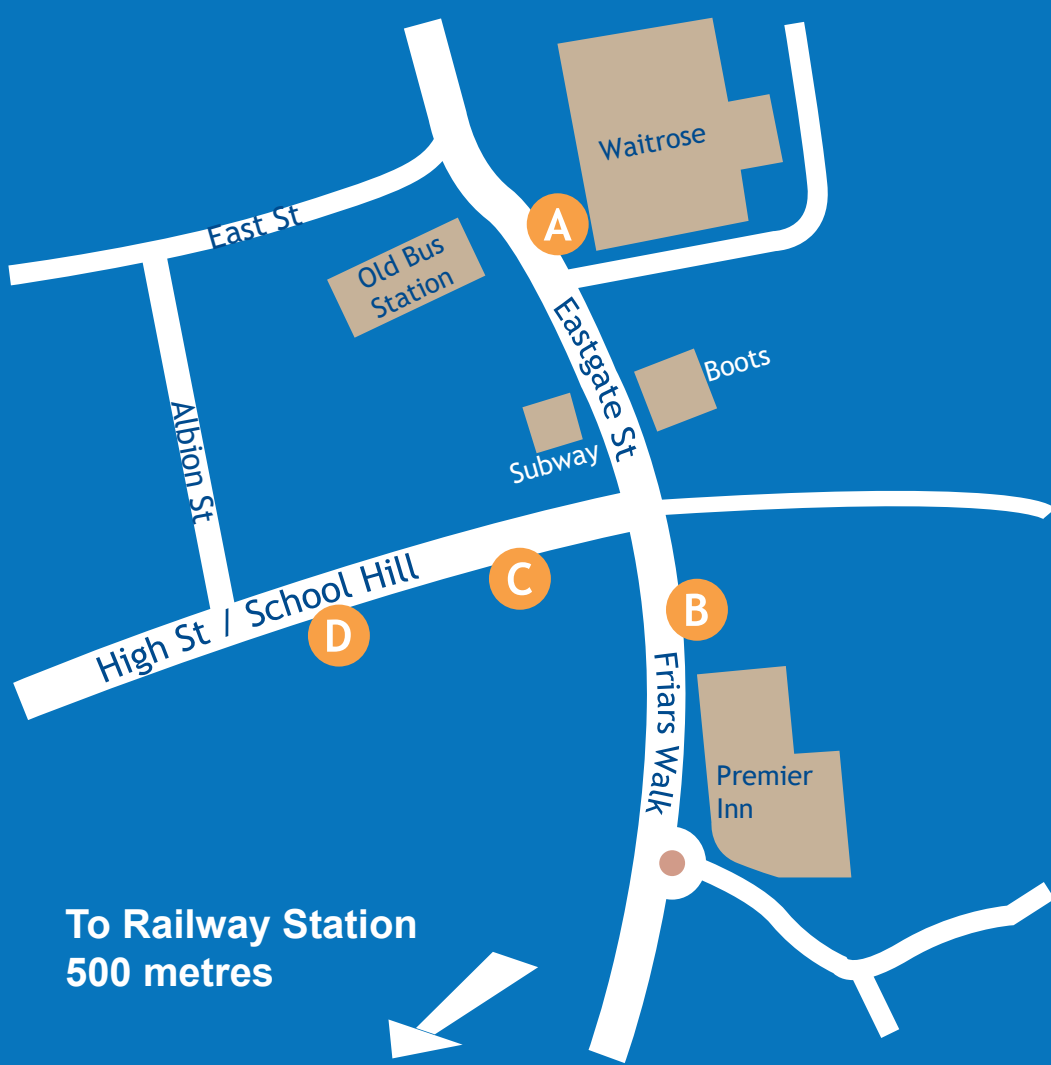

Lewes Town Centre bus stop guide

Stand A Waitrose

- 28 Ringmer, Tunbridge Wells
- 29 Tunbridge Wells
- 29X Tunbridge Wells
- 127 Landport, Malling
- 128 Spences Lane
- 132 Landport, Malling, Spences Lane

Stand B Friars Walk

- 25 Railway Station
- 123 Newhaven
- 127 Landport
- 128 Nevill
- 129 Nevill, Winterbourne
- 131 Wallands Park
- 132 Landport, Nevill, Winterbourne

Temporary Stand C School Hill Bottom

- 28 Brighton
- 29 Brighton
- 29X Brighton

Temporary Stand D School Hill Bottom

- 25 Eastbourne
- 121 Newick
- 122 Barcombe
- 124 Barcombe, Plumpton
- 125 Eastbourne
- 143 Hailsham
- 166 Haywards Heath
- 167 Burgess Hill