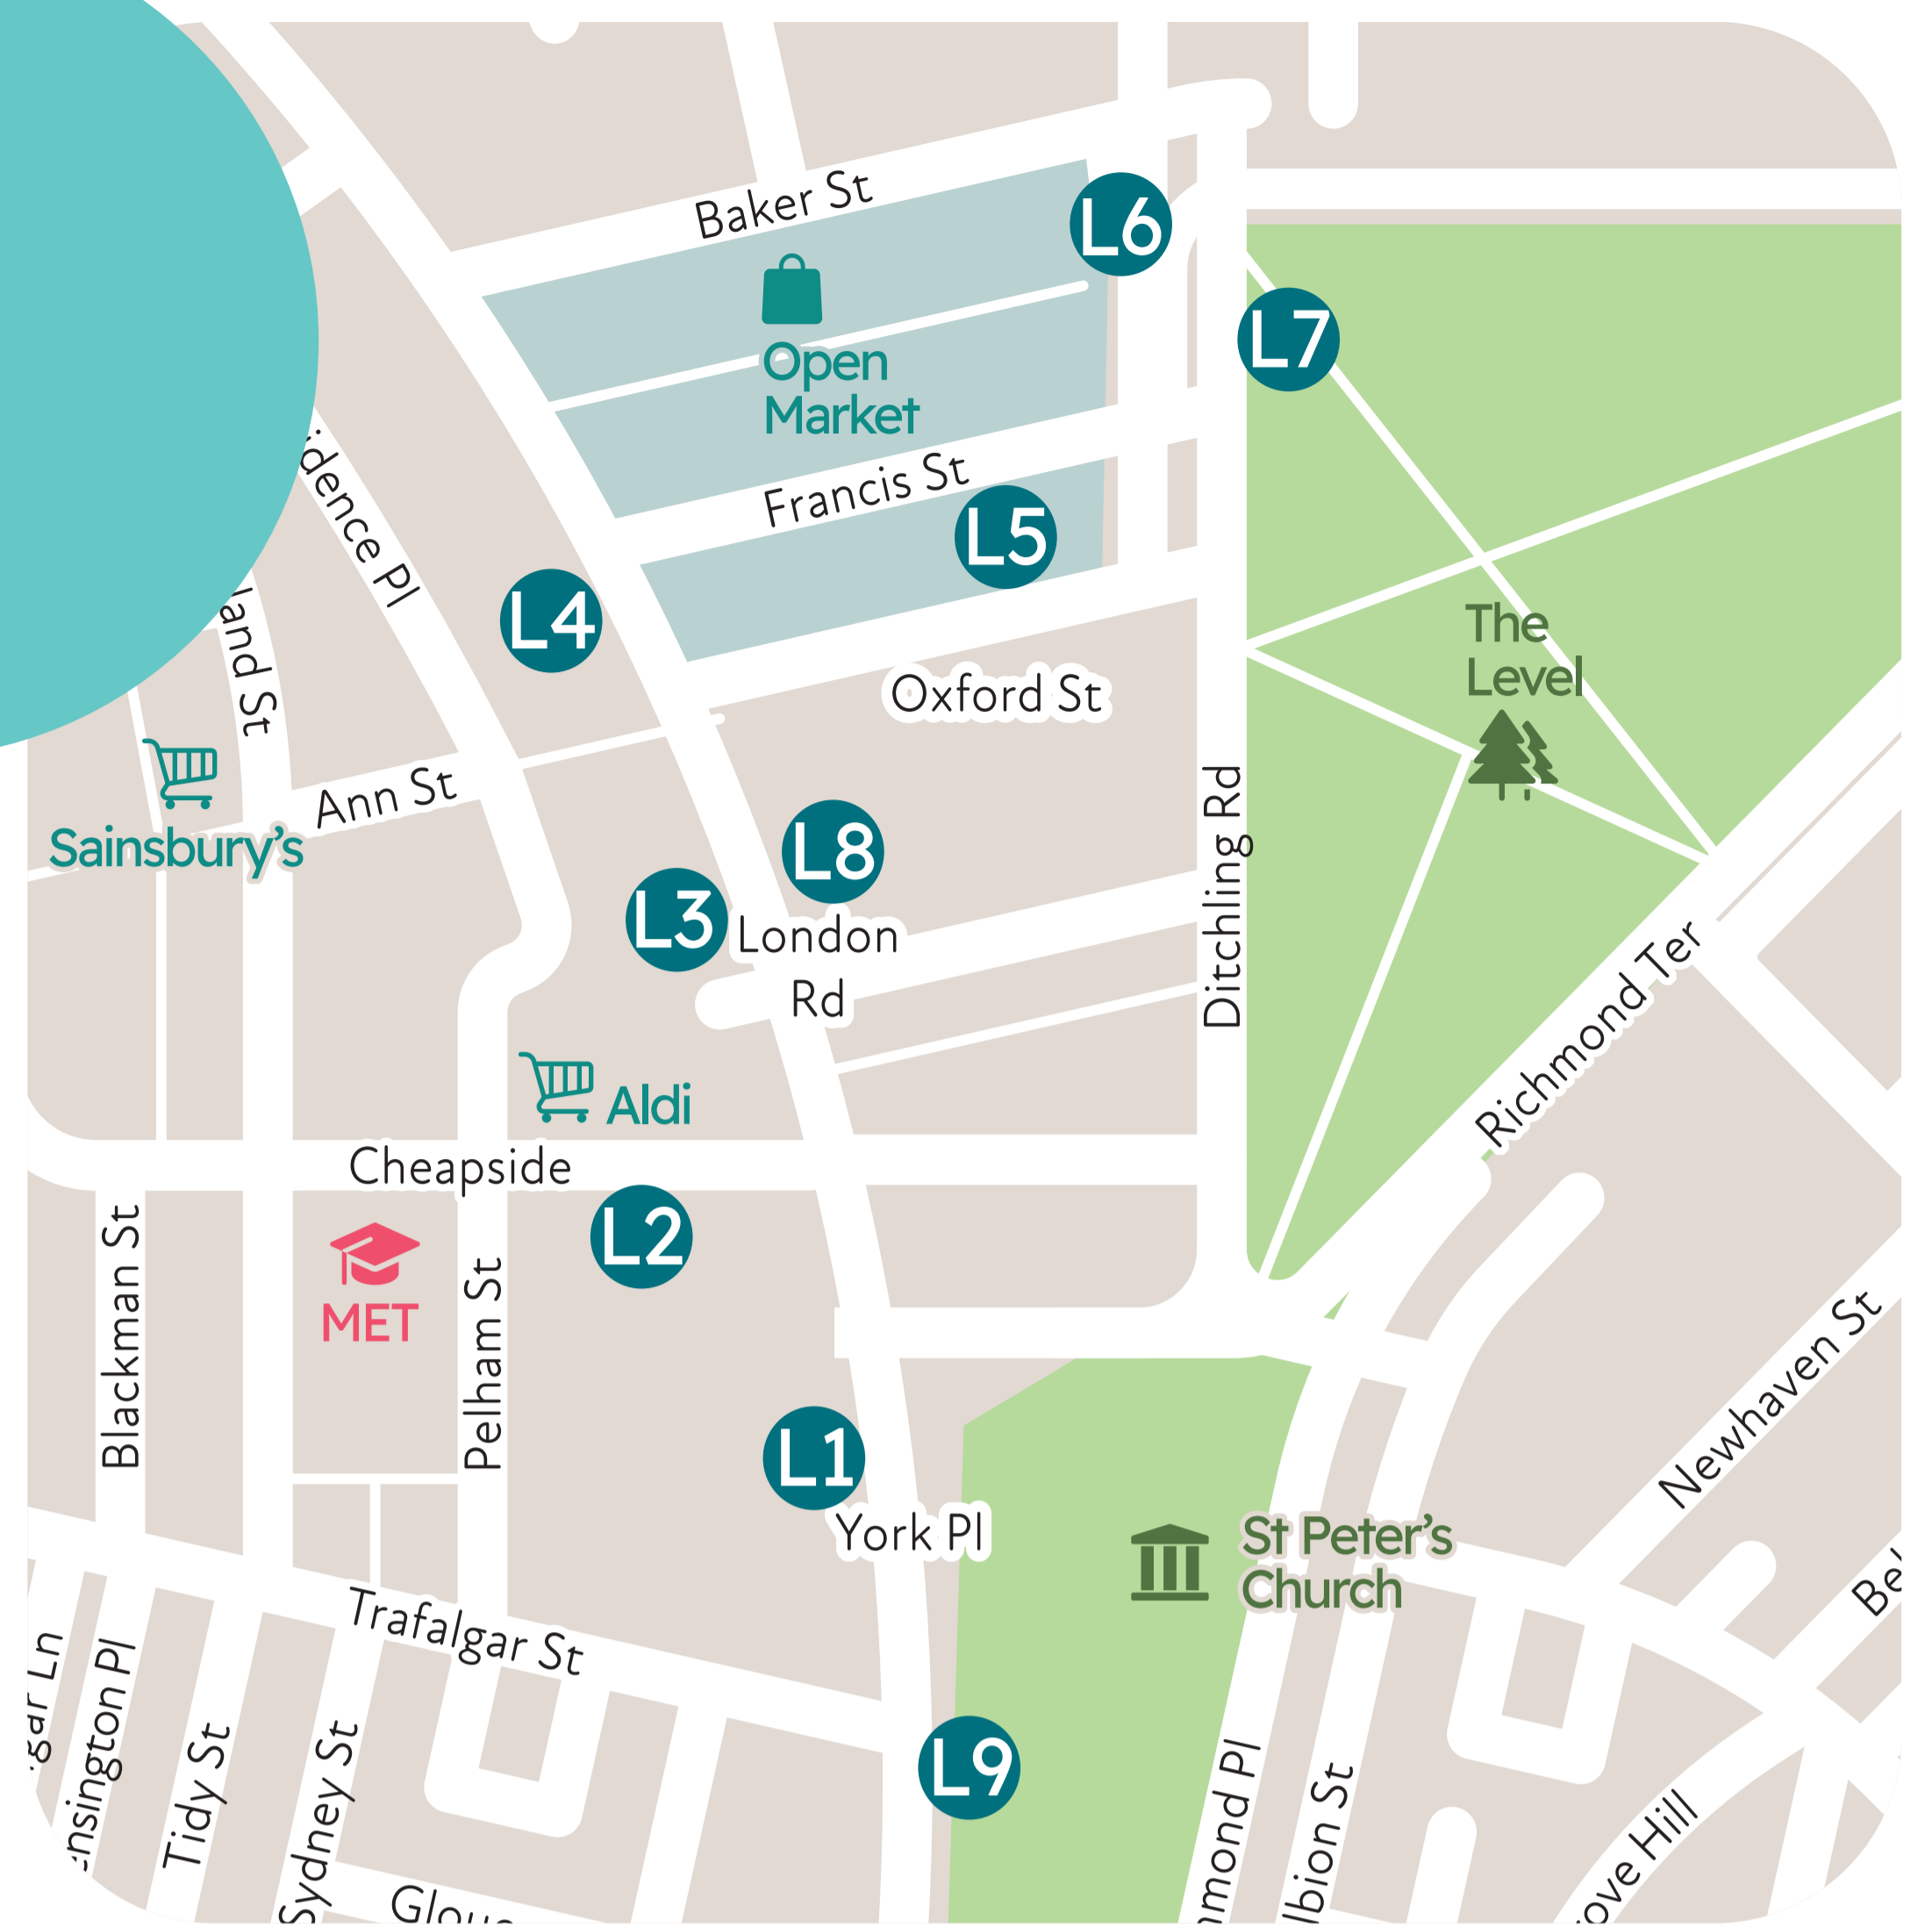

Are you at the right bus stop?

As of 19th October, bus stops at London Road have been updated.

Your regular bus stop may have changed.

Please check below to find where to catch your bus:

Bus Stop L1

Route	Direction
5/5A	Patcham
5B/N5	Hollingbury
21	Marina
22	Woodingdean
24/26	Hollingbury
25	Sussex University
25X/N25	Universities
28	Eastbourne
29	Tunbridge Wells
29A	Heathfield
29B	Tunbridge Wells
37/37B	Meadowview
46	Hollingbury
48	Lower Bevendean
49	East Moulsecomb
50	Hollingdean
52	Patcham
78	Stanmer Park
79	Ditchling Beacon
98	Varndean College
270	East Grinstead
271/272	Crawley

Bus Stop L2

Route	Direction
3X	Hangleton
37/37B	Bristol Estate
52	Woodingdean

Bus Stop L3

Route	Direction
21	Marina
22	Woodingdean
24/26	Hollingbury
37/37B	Meadowview
46	Hollingbury
48	Lower Bevendean
49	East Moulsecomb
50	Hollingdean
78	Stanmer Park
79	Ditchling Beacon

Bus Stop L4

Route	Direction
5/5A	Patcham
5B/N5	Hollingbury
52	Patcham
98	Varndean College
270	East Grinstead
271/272/273	Crawley

Bus Stop L5

Route	Direction
21	Marina
22	Woodingdean
24	Hollingbury
37/27B	Meadowview
48	Lower Bevendean
49	East Moulsecomb
78	Stanmer Park

Bus Stop L6

Route	Direction
26/46	Hollingbury
50	Hollingdean
79	Ditchling Beacon

Bus Stop L7

Route	Direction
21	Goldstone Valley
22	Churchill Square
24/26	Churchill Square
37/37B	Bristol Estate
46	Southwick
48	Churchill Square
49	Portslade

Bus Stop L8

Route	Direction
5 5A 5B N5	Hangleton
21	Goldstone Valley
22 24/26	Churchill Square
37/37B	Bristol Estate
48 50	Churchill Square
49	Portslade
52	Woodingdean
78	Old Steine
79	Brighton Station
270	Churchill Square
271/272	County Hospital
273	Old Steine

Bus Stop L9

Route	Direction
5 5A 5B N5	Hangleton
21	Goldstone Valley
22	Churchill Square
24	Churchill Square
25/N25	Old Steine
26	Churchill Square
28/29B	Churchill Square
29/29A/29X	Churchill Square
46	Southwick
48	Churchill Square
49	Portslade
50	Churchill Square
52	Woodingdean
78	Old Steine
79	Brighton Station
270	Churchill Square
271/272	County Hospital
273	Old Steine

Bus enquiries: **01273 886200**
Discover more: **buses.co.uk**

Travel easy with **Contactless**

Did you know you can track your bus?
Download from your app store