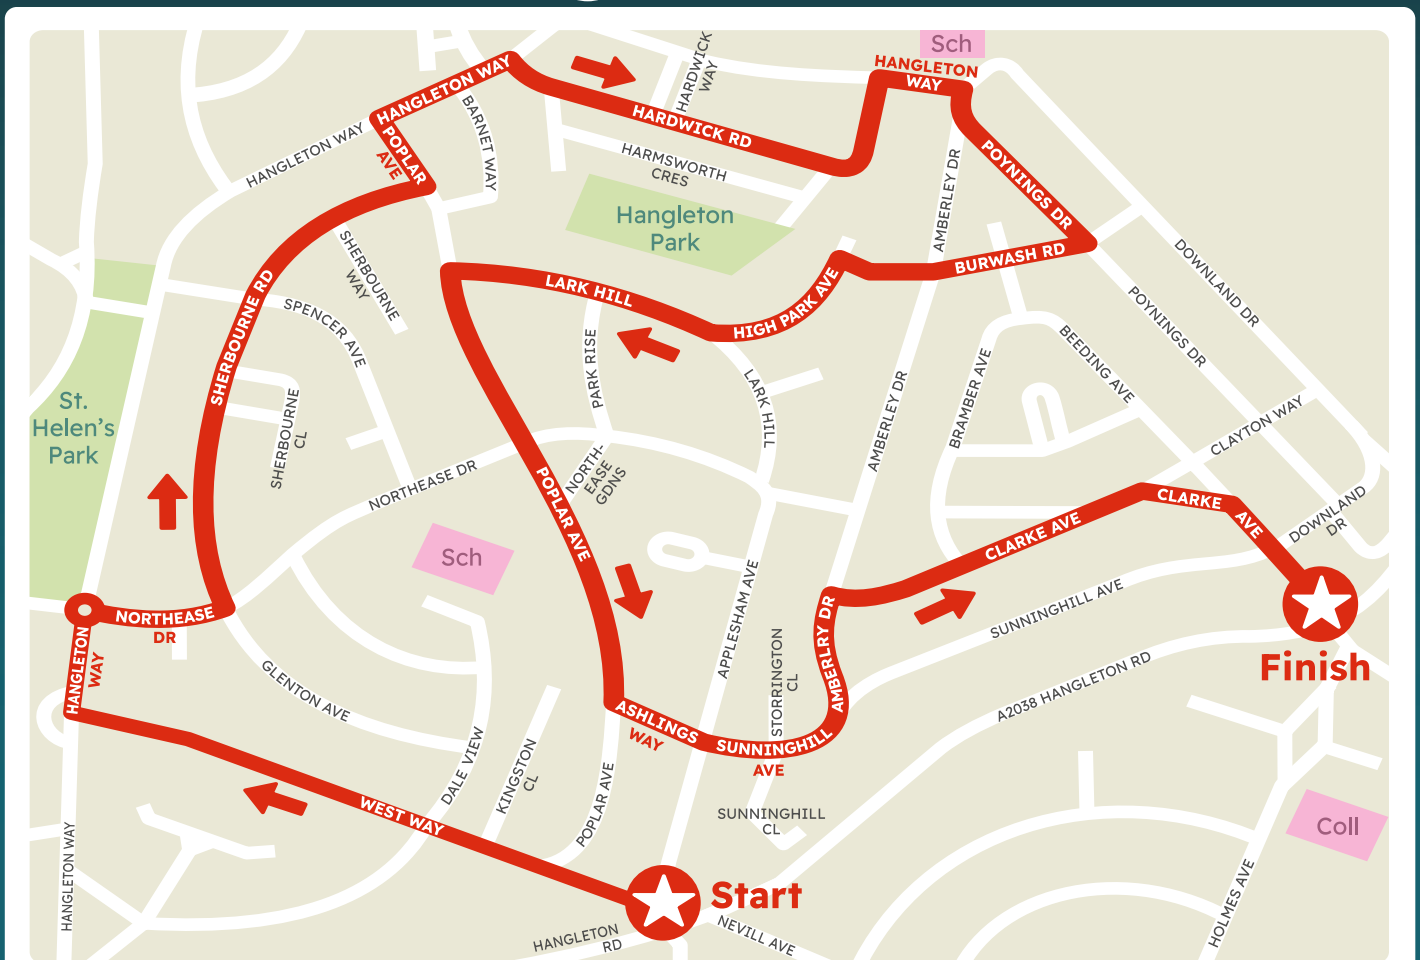

Santa Bus will be in the Hangleton area on Monday 15th December!

Come along and see Santa!

Route: Starts at The Grenadier. Follows **West Way**. Right into **Hangleton Way**. Right into **Northease Drive**. Left into **Sherbourne Rd**. Left into **Poplar Ave**. Right into **Hangleton Way**. Right into **Hardwick Rd**. Right into **Hangleton Way**. Right into **Poynings Drive**. Right into **Burwash Rd**. Left into **High Park Ave**. Right into **Lark Hill**. Left into **Poplar Ave**. Left into **Ashlings Way**. Continues on to **Sunninghill Ave**. Continues on to **Amberley Drive**. Right into **Clarke Ave**. Finishes at the Hangleton Rd end of **Clarke Ave**. **#SantaBus**

Follow him via
'Santa Tracker':
buses.co.uk/SantaBus

The Argus

BRIGHTON & HOVE
buses.co.uk