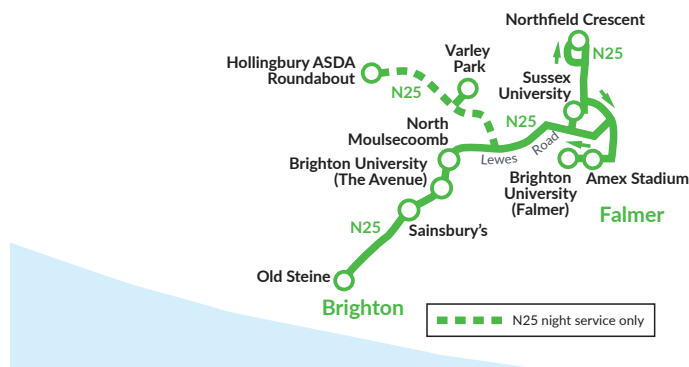

New Year's Eve - Sunday 31st December, 2023 - special extra night bus running Sunday Night / Monday Morning

route number	N25	N25	N25	N25	N25	N25	N25	N25	N25	N25	N25	N25	
Sussex University, North-South Rd	2341	0021	0041	0106	0106	0126	0151	0216	0236	0301	0326	0346	0411
Park Village, Northfield Crescent	2344	0024	0044	0109	0109	0129	0154	0219	0239	0304	0329	0349	0414
Brighton University, Falmer arr	2352	0032	0052	0117	0117	0137	0202	0227	0247	0312	0337	0357	0422
Brighton University, Falmer dep	0007	0032	0057	0122	0122	0142	0207	0232	0252	0317	0342	0402	0432
Lewes Road, Coldean Lane	0011	0036	0101	0126	0126	0146	0211	0236	0256	0321	0346	0406	0436
Brighton University, The Avenue	0014	0039	0104	0129	0129	0149	0214	0239	0259	0324	0349	0409	0439
Lewes Road, Bus Garage	0017	0042	0107	0132	0132	0152	0217	0242	0302	0327	0352	0412	0442
St Peters Church, Bus Lane	0020	0045	0110	0135	0135	0155	0220	0245	0305	0330	0355	0415	0445
Old Steine (stop H)	0024	0049	0114	0139	0139	0159	0224	0249	0309	0334	0359	0419	0449

NOTE: = The journey highlighted in green is a special extra Night Bus service for New Year's Eve only