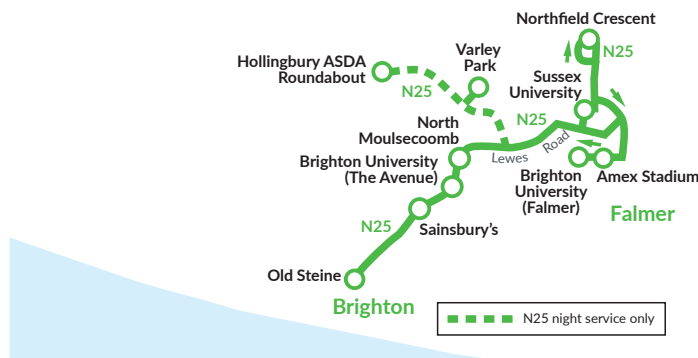

New Year's Eve - Sunday, 31st December, 2023 - special extra night buses running Sunday Night / Monday Morning

route number	N25	N25	N25	N25	N25	N25	N25	N25	N25	N25	N25	N25	N25	N25	N25	
Old Steine (stop F)	0012	0037	0037	0057	0057	0122	0147	0147	0207	0232	0257	0317	0342	0407	0427	0457
St Peters Church	0015	0040	0040	0100	0100	0125	0150	0150	0210	0235	0300	0320	0345	0410	0430	0500
Lewes Road, opp Bus Garage	0022	0047	0047	0107	0107	0132	0157	0157	0217	0242	0307	0327	0352	0417	0437	0507
Brighton University, The Avenue	0024	0049	0049	0109	0109	0134	0159	0159	0219	0244	0309	0329	0354	0419	0439	0509
Lewes Road, Coldean Lane	0028	0053	0053	0113	0113	0138	0203	0203	0223	0248	0313	0333	0358	0423	0443	0513
Varley Park	0033	0058	0058	0118	0118	0143	0208	0208	0228	0253	0318	0338	0403	0428	0448	0518
Sussex University, North-South Rd	0041	0106	0106	0126	0126	0151	0216	0216	0236	0301	0326	0346	0411	0436	0456	0526
Park Village, Northfield Crescent	0044	0109	0109	0129	0129	0154	0219	0219	0239	0304	0329	0349	0414	0439	0459	0529
Brighton University, Falmer	0052	0117	0117	0137	0137	0202	0227	0227	0247	0312	0337	0357	0422	0447	0507	0537

NOTE: = The journeys highlighted in green are special extra Night Bus services for New Year's Eve only