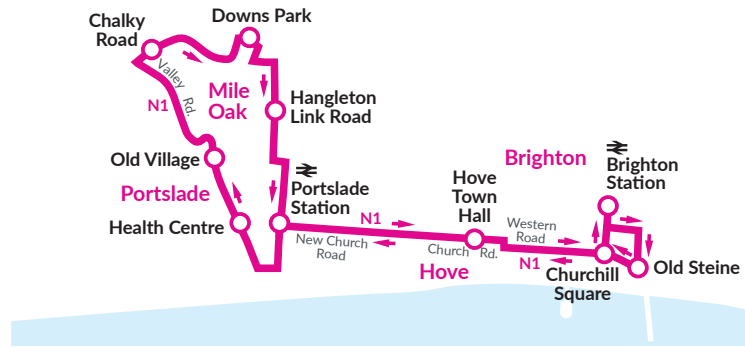

N1

**New Year's Eve - Sunday, 31st December, 2023 - usual Sunday night timetable**

| route number                | N1   | N1   | N1   |
|-----------------------------|------|------|------|
| Mile Oak, Chalky Road       | 0112 | 0217 | 0322 |
| Downs Park, Sycamore Close  | 0115 | 0220 | 0325 |
| Portslade Station (Stop J)  | 0122 | 0227 | 0332 |
| New Church Rd/Boundary Road | 0122 | 0227 | 0332 |
| Hove Town Hall, Church Road | 0129 | 0234 | 0339 |
| Churchill Square (stop H)   | 0135 | 0240 | 0345 |
| Brighton Station ⇌ (stop H) | 0138 | 0243 | 0348 |

N1

**New Year's Eve - Sunday, 31st December, 2023 - usual Sunday night timetable**

| route number                    | N1   | N1   | N1   |
|---------------------------------|------|------|------|
| Brighton Station ⇌ (stop B)     | 0040 | 0145 | 0250 |
| Old Steine (stop H)             | 0044 | 0149 | 0254 |
| Churchill Square (stop C)       | 0048 | 0153 | 0258 |
| Hove opp Town Hall, Church Road | 0055 | 0200 | 0305 |
| Boundary Road/New Church Road   | 0102 | 0207 | 0312 |
| Portslade, Old Village          | 0108 | 0213 | 0318 |
| Mile Oak, Chalky Road           | 0112 | 0217 | 0322 |
| Downs Park, Sycamore Close      | 0115 | 0220 | 0325 |

NOTES → = Change buses at Seaford. \* = Operates via South Coast Road and Sutton Avenue to Meridian Centre

**New Year's Eve - Sunday, 31st December, 2023 - special extra night buses running Sunday Night / Monday Morning**

NOTE: = The journey highlighted in green is a special extra Night Bus service for New Year's Eve only

NOTES NP = Serves North Peacehaven after Meridian Centre. \* = Operates via South Coast Road and Sutton Avenue to Meridian Centre