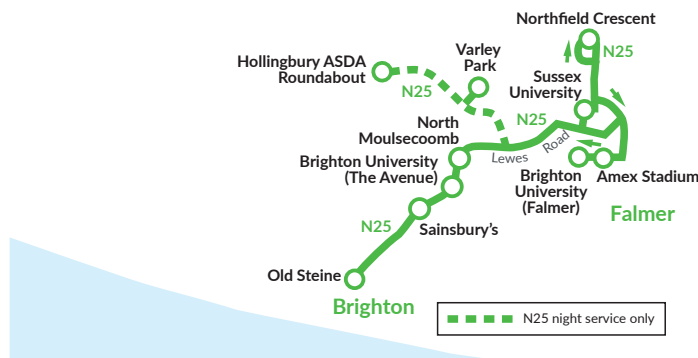

New Year's Eve - Tuesday, 31st December, 2024 - four extra trips running Tuesday Night / Wednesday Morning

route number	N25	N25	N25	N25	N25	N25	N25	N25	N25	N25	N25	N25	N25	N25	N25	N25	
Old Steine (stop F)	0012	0037	0037	0057	0057	0122	0147	0147	0207	0232	0232	0257	0317	0342	0407	0427	0457
St Peters Church	0015	0040	0040	0100	0100	0125	0150	0150	0210	0235	0235	0300	0320	0345	0410	0430	0500
Lewes Road, opp Bus Garage	0022	0047	0047	0107	0107	0132	0157	0157	0217	0242	0242	0307	0327	0352	0417	0437	0507
Brighton University, The Avenue	0024	0049	0049	0109	0109	0134	0159	0159	0219	0244	0244	0309	0329	0354	0419	0439	0509
Lewes Road, Coldean Lane	0027	0052	0052	0112	0112	0137	0202	0202	0222	0247	0247	0312	0332	0357	0422	0442	0512
Varley Park	0032	0057	0057	0117	0117	0142	0207	0207	0227	0252	0252	0317	0337	0402	0427	0447	0517
Sussex University, North-South Rd	0039	0104	0104	0124	0124	0149	0214	0214	0234	0259	0259	0324	0344	0409	0434	0454	0524
Park Village, Northfield Crescent	0043	0108	0108	0128	0128	0153	0218	0218	0238	0303	0303	0328	0348	0413	0438	0458	0528
Brighton University, Falmer	0051	0116	0116	0136	0136	0201	0226	0226	0246	0311	0311	0336	0356	0421	0446	0506	0536

NOTE: = The journeys highlighted in green are special extra Night Bus services for New Year's Eve only