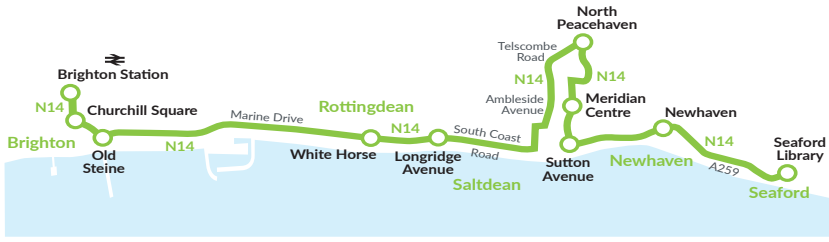

NOTE: = The journey highlighted in green is a special extra Night Bus service run by Brighton & Hove Buses for New Year's Eve only

NOTES * = Operates via South Coast Road and Sutton Avenue to Meridian Centre

NOTES → = Change buses at Seaford. * = Operates via South Coast Road and Sutton Avenue to Meridian Centre

N14

New Year's Eve - Tuesday, 31st December, 2024 - special extra night bus running Tuesday Night / Wednesday Morning

route number	N14	N12	N12	N14	N14	N12
Brighton Station ⇌ (stop D)	0050	0130	0130	0200	0310	0330
Churchill Square, Dyke Rd (stop K)	0053	0133	0133	0203	0313	0333
North Street (stop C)	0056	0136	0136	0206	0316	0336
opp Sea Life Centre (stop K)	0058	0138	0138	0208	0318	0338
Royal Sussex County Hospital	▼	▼	▼	▼	▼	▼
Paston Place (for County Hospital)	0102	0142	0142	0212	0322	0342
Marine Gate	0104	0144	0144	0214	0324	0344
Brighton Marina	▼	▼	▼	▼	▼	▼
Rottingdean, opp White Horse	0109	0149	0149	0219	0329	0349
Saltdean, Longridge Avenue, A259	0112*	0152	0152	0222*	0332	0352
Telscombe Road, Bretts Field	▼	▼	▼	▼	0339	▼
Peacehaven, Meridian Centre	0118*	▼	▼	0228*	0343	▼
Telscombe Road, Bretts Field	0127	▼	▼	0237	▼	▼
Peacehaven, Roderick Ave, A259	▼	0157	0157	▼	0345	0357
Newhaven, Lower Place	▼	0203	0203	▼	0351	0403
Newhaven, Station ⇌	▼	0205	0205	▼	0353	0405
Denton Corner	▼	0207	0207	▼	0355	0407
Seaford Library	▼	0213	0213	▼	0401	0413
East Dean, Bus Shelter	▼	▼	▼	▼	▼	0423
Eastbourne, Cornfield Road E ⇌	▼	▼	▼	▼	▼	0432

NOTE: = The journey highlighted in green is a special extra Night Bus service for New Year's Eve only

NOTES NP = Serves North Peacehaven after Meridian Centre. * = Operates via South Coast Road and Sutton Avenue to Meridian Centre