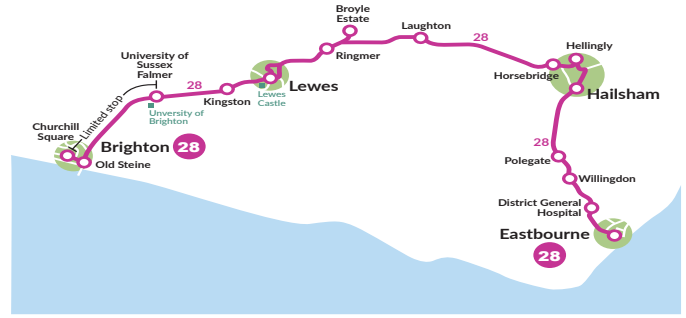

Route 28 is limited stop between Sussex University and Churchill Square stopping only at BACA, Coldean Lane, Moulsecobm Way, Brighton University, Lewes Road Bus Garage, Elm Grove, St Peters Church, Valley Gardens, Old Steine and North Street.

Route 28 is limited stop between Churchill Square and Sussex University stopping only at Old Steine, St Peters Church, Elm Grove/Lewes Road, Lewes Road Bus Garage, Brighton University, Moulsecoomb Way, Coldean Lane, BACA, Sussex University then all stops.

Route 28 is limited stop between Sussex University and Churchill Square stopping only at BACA, Coldean Lane, Moulsecomb Way, Brighton University, Lewes Road Bus Garage, Elm Grove, St Peters Church, Valley Gardens, Old Steine and North Street.