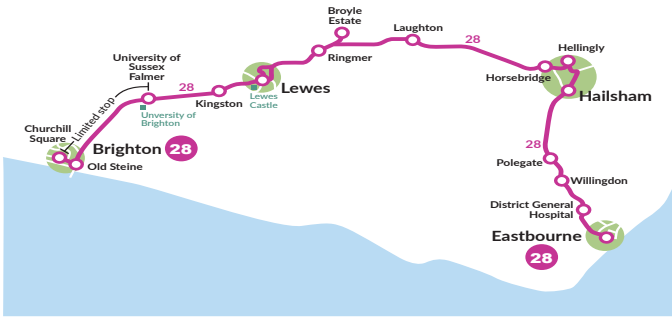

Route 28 is limited stop between Sussex University and Churchill Square stopping only at BACA, Coldean Lane, Moulsecumb Way, Brighton University, Lewes Road Bus Garage, Elm Grove, St Peters Church, Valley Gardens, Old Steine and North Street.

Saturdays effective 28th September, 2024

Table of bus timetables for Saturdays from Brighton to Eastbourne. Columns include route number and 25 time slots. Rows list various stops such as Churchill Square, Lewes Road, Brighton University, Hailsham, and Eastbourne.

Route 28 is limited stop between Churchill Square and Sussex University stopping only at Old Steine, St Peters Church, Elm Grove/Lewes Road, Lewes Road Bus Garage, Brighton University, Moulsecoomb Way, Coldean Lane, BACA, Sussex University then all stops.

Table with 28 columns (route number) and 28 rows of bus arrival and departure times for the Eastbourne to Brighton route.

Route 28 is limited stop between Sussex University and Churchill Square stopping only at BACA, Coldean Lane, Moulsecomb Way, Brighton University, Lewes Road Bus Garage, Elm Grove, St Peters Church, Valley Gardens, Old Steine and North Street.