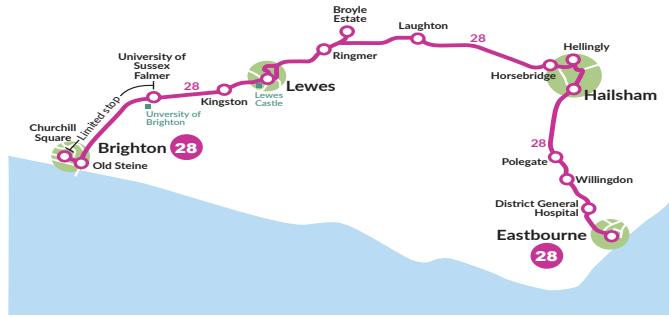

Saturdays effective 28th September, 2024

Table of bus timetables for Saturdays from Eastbourne back to Brighton. Columns include route number and 25 time slots. Rows list various stops such as Eastbourne, Hailsham, Lewes, Brighton University, and Churchill Square.

Route 28 is limited stop between Churchill Square and Sussex University stopping only at Old Steine, St Peters Church, Elm Grove/Lewes Road, Lewes Road Bus Garage, Brighton University, Moulsecoomb Way, Coldean Lane, BACA, Sussex University then all stops.

Route 28 is limited stop between Churchill Square and Sussex University stopping only at Old Steine, St Peters Church, Elm Grove/Lewes Road, Lewes Road Bus Garage, Brighton University, Moulsecomb Way, Coldean Lane, BACA, Sussex University then all stops.

Table with 28 columns (route number) and 28 rows of bus arrival and departure times for the Eastbourne to Brighton route.

Route 28 is limited stop between Sussex University and Churchill Square stopping only at BACA, Coldean Lane, Moulsecomb Way, Brighton University, Lewes Road Bus Garage, Elm Grove, St Peters Church, Valley Gardens, Old Steine and North Street.