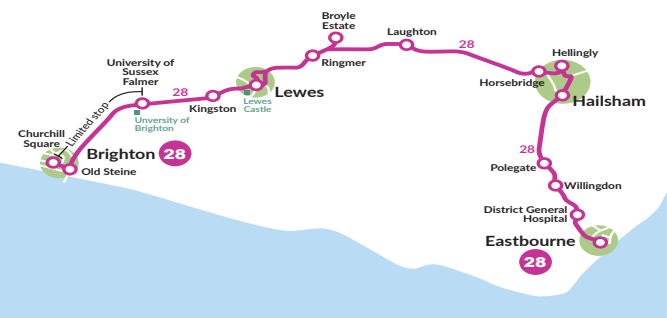

Route 28 is limited stop between Sussex University and Churchill Square stopping only at BACA, Coldean Lane, Moulsecumb Way, Brighton University, Lewes Road Bus Garage, Elm Grove, St Peters Church, Valley Gardens, Old Steine and North Street.

Route 28 is limited stop between Churchill Square and Sussex University stopping only at Old Steine, St Peters Church, Elm Grove/Lewes Road, Lewes Road Bus Garage, Brighton University, Moulsecoomb Way, Coldean Lane, BACA, Sussex University then all stops.

Route 28 is limited stop between Churchill Square and Sussex University stopping only at Old Steine, St Peters Church, Elm Grove/Lewes Road, Lewes Road Bus Garage, Brighton University, Moulsecomb Way, Coldean Lane, BACA, Sussex University then all stops.

Table with 28 columns (route number) and 28 rows of bus arrival and departure times for the Eastbourne to Brighton route.

Route 28 is limited stop between Sussex University and Churchill Square stopping only at BACA, Coldean Lane, Moulsecomb Way, Brighton University, Lewes Road Bus Garage, Elm Grove, St Peters Church, Valley Gardens, Old Steine and North Street.