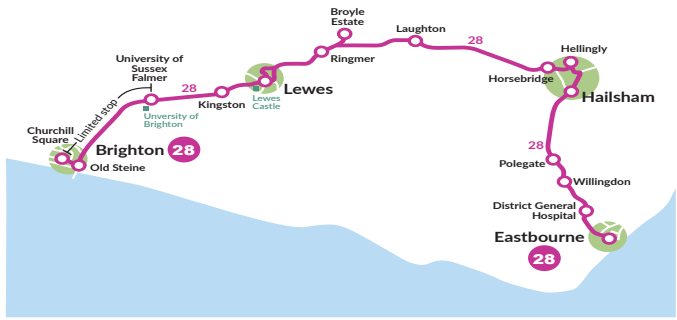

Mondays to Fridays effective 23rd September, 2024