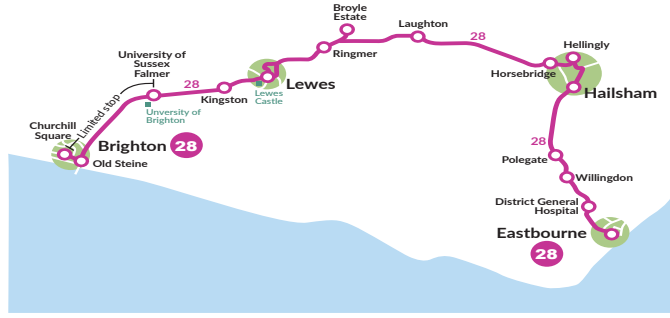

Route 28 is limited stop between Sussex University and Churchill Square stopping only at BACA, Coldean Lane, Moulsecobm Way, Brighton University, Lewes Road Bus Garage, Elm Grove, St Peters Church, Valley Gardens, Old Steine and North Street.

Route 28 is limited stop between Churchill Square and Sussex University stopping only at Old Steine, St Peters Church, Elm Grove/Lewes Road, Lewes Road Bus Garage, Brighton University, Moulsecoomb Way, Coldean Lane, BACA, Sussex University then all stops.

Route 28 is limited stop between Sussex University and Churchill Square stopping only at BACA, Coldean Lane, Moulsecomb Way, Brighton University, Lewes Road Bus Garage, Elm Grove, St Peters Church, Valley Gardens, Old Steine and North Street.