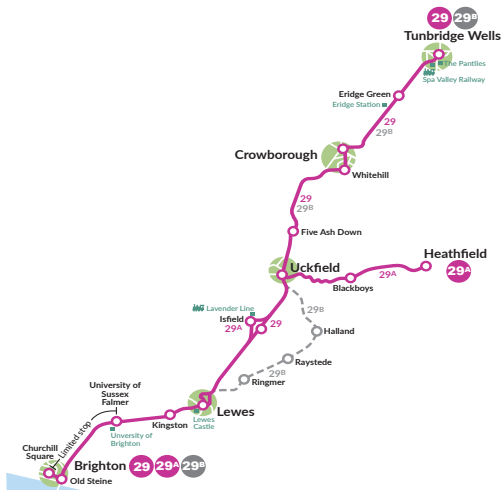

29,29A

Saturdays effective 28th September, 2024