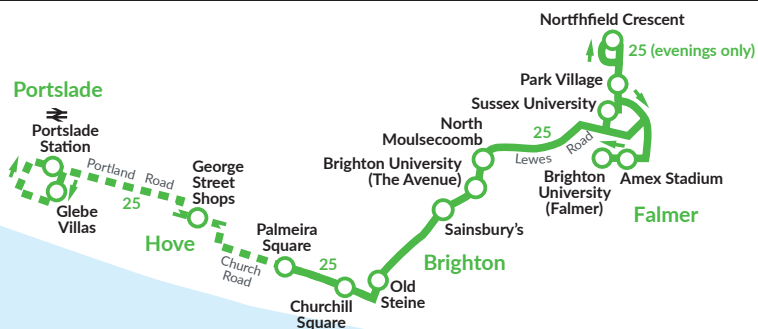

Saturdays effective 15th January, 2022

Table with 20 columns (route number 25) and rows listing stops from Portslade to Falmer with corresponding times.

Table with 20 columns (route number 25) and rows listing stops from Old Steine to Brighton University, Falmer with corresponding times.

Table with 20 columns (route number 25) and rows listing stops from Old Steine to Brighton University, Falmer with corresponding times.

Table with 20 columns (route number 25) and rows listing stops from Old Steine to Brighton University, Falmer with corresponding times.

Saturdays effective 15th January, 2022

Table with 20 columns (route number 25) and rows listing stops from Falmer to Portslade with corresponding times.

Table with 20 columns (route number 25) and rows listing stops from Falmer to Brighton University, Falmer with corresponding times.

Table with 20 columns (route number 25) and rows listing stops from Falmer to Brighton University, Falmer with corresponding times.

Table with 20 columns (route number 25) and rows listing stops from Falmer to Brighton University, Falmer with corresponding times.