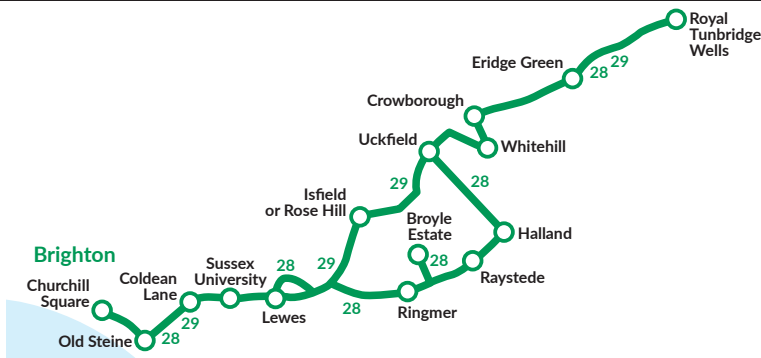

28,29

Mondays to Fridays effective 6th September, 2021

route number	29	29	29	28	29	29	28	29	28	29	28	28	29	28	28	29	28	28	28	29	28	28	28	28																										
day code																						28	29	28	29	28	28	29	28																					
Churchill Square (stop G)	0540	0605	0625	0645	0700	0715	0730	0745	0755	0810	0820	0830	0840	0850	0900	0910	0920					30	40	50	00	10	20	1230																						
Brighton, Old Steine (stop F)	0543	0608	0628	0648	0703	0718	0733	0749	0759	0814	0824	0834	0844	0854	0904	0914	0924					34	44	54	04	14	24	1234																						
Lewes Road, Bus Garage	0549	0614	0635	0654	0712	0727	0742	0800	0810	0825	0835	0845	0855	0905	0915	0924	0934					44	54	04	14	24	34	1244																						
Brighton University, The Avenue ⇄	0551	0616	0636	0656	0714	0730	0745	0803	0813	0828	0838	0848	0858	0908	0918	0927	0937					46	56	06	16	26	36	1246																						
Lewes Road, Coldean Lane	0554	0619	0639	0659	0717	0733	0748	0806	0816	0831	0841	0851	0901	0911	0921	0930	0940					49	59	09	19	29	39	1249																						
Sussex University A27 ⇄	0556	0621	0641	0701	0720	0737	0752	0810	0820	0835	0845	0855	0904	0914	0924	0933	0943					52	02	12	22	32	42	1252																						
Lewes, H M Prison	0602	0627	0648	0708	0732	0748	0803	0821	0831	0846	0856	0904	0912	0921	0931	0940	0950					59	09	19	29	39	49	1259																						
Lewes, Waitrose, opp Bus Stn arr	0607	0632	0653	0713	0734	0755	0810	0828	0838	0853	0903	0911	0919	0928	0938	0947	0957					06	16	26	36	46	56	1306																						
Lewes, Waitrose, opp Bus Stn dep	0609	0634	0655	0715	0736	0757	0812	0830	0840	0855	0913	0921	0930	0940	0959							18	28	38	48	58																								
Lewes, Tesco			0658			0801		0834		0859			0934		1003							32				02																								
Church Lane, Police HQ			0700			0803		0836		0901			0936		1005							34				04																								
Malling Hill, Church Lane	0613	0639	0701	0720	0741	0804	0817	0837	0845	0902		0918	0937	0945	1006							23	35	43		05																								
Ringmer, Olde Post Office Mews			0705			0808		0841		0906			0941		1010							39				09																								
Ringmer, Broyle Estate			0711			0814		0847		0912			0947		1016							45				15																								
Isfield, Lavender Line Station					0749			0853					0953												51																									
Rose Hill, Halfway House	0619	0646		0726		0825				0925												30																												
Uckfield, Bus Station arr	0627	0655		0735	0800	0835		0904			0935			1004								39			02																									
Uckfield, Bus Station dep	0552	0632	0700	0740		0840				0940												44																												
Five Ash Down, Pig & Butcher	0558	0639	0707	0748		0849				0949												53																												
Whitehill, Rose Court	0608	0649	0717	0800		0901				1000												04																												
Crowborough, Cross	0613	0655	0725	0808		0909				1007												11																												
Eridge Green, Church	0620	0703	0734	0817		0917				1014												18																												

Mondays to Fridays effective 6th September, 2021