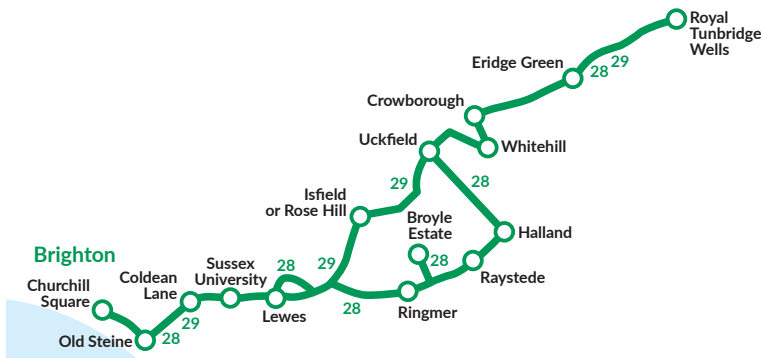

28,29

Saturdays effective 11th September, 2021

route number	28	29	28	29	28	28	28	29	28	28	28	29	28	29	28	28	28	29	28	29	28	28	28	28	29
Churchill Square (stop G)	1130		40	50	00	10	20	30	1300	1310	1320	1330	1340	1350	1400	1410	1425	1440	1450	1500	1510	1520	1530	1545	1555
Brighton, Old Steine (stop F)	1134		44	54	04	14	24	34	1305	1315	1325	1335	1345	1355	1405	1415	1430	1445	1455	1505	1515	1525	1535	1550	1600
Lewes Road, Bus Garage	1144		54	04	14	24	34	44	1315	1325	1335	1345	1355	1405	1415	1425	1440	1455	1505	1516	1526	1536	1546	1601	1611
Brighton University, The Avenue ⇌	1146		56	06	16	26	36	46	1317	1327	1337	1347	1357	1407	1417	1427	1442	1457	1507	1518	1528	1538	1548	1603	1613
Lewes Road, Coldean Lane	1149		59	09	19	29	39	49	1320	1330	1340	1350	1400	1410	1420	1430	1445	1500	1510	1521	1531	1541	1551	1606	1616
Sussex University A27 ⇌	1152		02	12	22	32	42	52	1323	1333	1343	1353	1403	1413	1423	1433	1448	1503	1513	1524	1534	1544	1554	1609	1619
Lewes, H M Prison	1159		09	19	29	39	49	59	1330	1340	1350	1400	1410	1420	1430	1440	1455	1510	1520	1531	1541	1551	1601	1616	1627
Lewes, Waitrose, opp Bus Stn arr	1206		16	26	36	46	56	06	1337	1347	1357	1407	1417	1427	1437	1447	1501	1517	1526	1537	1547	1558	1607	1623	1633
Lewes, Waitrose, opp Bus Stn dep			18	28	38		58		1339		1359		1419		1439		1503		1528		1539		1609		1635
Lewes, Tesco			32				02				1403		1433				1507				1543			1613	
Church Lane, Police HQ			34				04				1405		1435				1509				1545			1615	
Malling Hill, Church Lane			23	35	43		05		1344		1406		1424		1436	1444		1510		1533	1546	1554		1616	1640
Ringmer, Olde Post Office Mews				39			09					1410		1440				1514			1550			1620	
Ringmer, Broyle Estate				45			15					1416		1446				1520			1556			1626	
Isfield, Lavender Line Station					51				1352					1452								1602			
Rose Hill, Halfway House			29									1430								1539					1646
Uckfield, Bus Station arr			38		02				1403			1439		1503						1548		1612			1655
Uckfield, Bus Station dep			45								1446									1553					1700
Five Ash Down, Pig & Butcher			54								1455									1602					1709
Whitehill, Rose Court			05								1506									1613					1720
Crowborough, Cross			12								1513									1620					1726
Eridge Green, Church			19								1520									1627					1733
Tunbridge Wells, Station ⇌			30								1531									1637					1742
Tunbridge Wells, Monson Road			32								1533									1639					1744

Saturdays effective 11th September, 2021