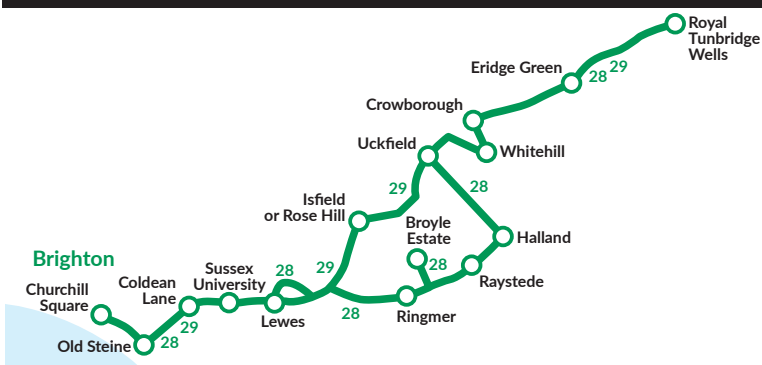

28,29,29^X

Brighton & Hove Buses

Mondays to Fridays effective 6th September, 2021

route number	29	28	29	29X	28	29	28	29	28	28	29	28	28	28	28	28	28	28	28	28	28	
Churchill Square (stop G)	1645	1700	1710	1720	1730	1740	1750	1805	1825	1845	1910	1940	2010	2040	2110	2140	2210	2240	2310	2340	0010	0040
Brighton, Old Steine (stop F)	1650	1705	1715	1725	1735	1745	1755	1810	1830	1850	1914	1944	2014	2044	2114	2144	2214	2244	2314	2344	0014	0044
Lewes Road, Bus Garage	1704	1719	1729	1739	1749	1759	1808	1823	1842	1901	1923	1952	2022	2052	2122	2152	2222	2252	2322	2352	0022	0052
Brighton University, The Avenue ⇌	1707	1722	1732	1741	1751	1801	1810	1825	1844	1903	1925	1954	2024	2054	2124	2154	2224	2254	2324	2354	0024	0054
Lewes Road, Coldean Lane	1710	1725	1735	1744	1754	1804	1813	1828	1847	1906	1928	1957	2027	2057	2127	2157	2227	2257	2327	2357	0027	0057
Sussex University A27 ⇌	1714	1729	1739	▼	1758	1808	1817	1831	1850	1909	1931	2000	2030	2100	2129	2159	2229	2259	2329	2359	0029	0059
Lewes, H M Prison	1724	1739	1749	▼	1808	1818	1826	1839	1858	1917	1938	2007	2037	2107	2136	2206	2236	2306	2336	0006	0036	0106
Lewes, Waitrose, opp Bus Stn arr	1732	1747	1757	1759	1815	1825	1833	1845	1904	1923	1944	2013	2042	2112	2141	2211	2241	2311	2341	0011	0041	0111
Lewes, Waitrose, opp Bus Stn dep	1734	1749	1759	1801	1817	1827	1835	1848	1925	1946	2015	2044	2114	2142	2212	2242	2312	2342	0012	0042	0112	
Lewes, Tesco	▼	1753	▼	▼	1821	▼	1838	▼	1928	▼	2018	2047	2117	2145	2215	2245	2315	2345	0015	0045	0115	
Church Lane, Police HQ	▼	1755	▼	▼	1823	▼	1840	▼	1930	▼	2020	2049	2119	2147	2217	2247	2317	2346	0016	0046	0116	
Malling Hill, Church Lane	1741	1757	1806	1807	1824	1834	1841	1853	1931	1951	2021	2050	2120	2148	2218	2248	2318	2347	0017	0047	0117	
Ringmer, Olde Post Office Mews	▼	1802	▼	▼	1828	▼	1845	▼	1935	▼	2025	2124	2222	2312	2400	2451						
Ringmer, Broyle Estate	▼	1808	▼	▼	1834	▼	1850	▼	1940	▼	2030	2129	2227	2317	2406	2455						
Halland, Blacksmiths Arms	▼	▼	▼	▼	1857	▼	1857	▼	1940	▼	2030	2129	2227	2317	2406	2455						
Isfield, Lavender Line Station	▼	▼	1814	▼	▼	1841	▼	1900	▼	1958	▼	2047	2136	2224	2312	2400						
Rose Hill, Halfway House	1748	▼	1814	▼	▼	1841	▼	1900	▼	1958	▼	2047	2136	2224	2312	2400						
Uckfield, Bus Station arr	1758	1824	1821	▼	1851	1906	1910	▼	2008	▼	2145	2243	2311	2400					0011			
Uckfield, Bus Station dep	1803	▼	1823	▼	1915	▼	2013	2150														
Five Ash Down, Pig & Butcher	1812	▼	1922	▼	2020	2157																
Whitehill, Rose Court	1823	▼	1933	▼	2031	2207																
Crowborough, Cross	1830	▼	1938	▼	2036	2212																
Eridge Green, Church	▼	▼	1848	▼	1945	2043																
Tunbridge Wells, Station ⇌	▼	▼	1858	▼	1954	2052																
Tunbridge Wells, Monson Road	▼	▼	1900	▼	1956	2054																

Saturdays effective 11th September, 2021