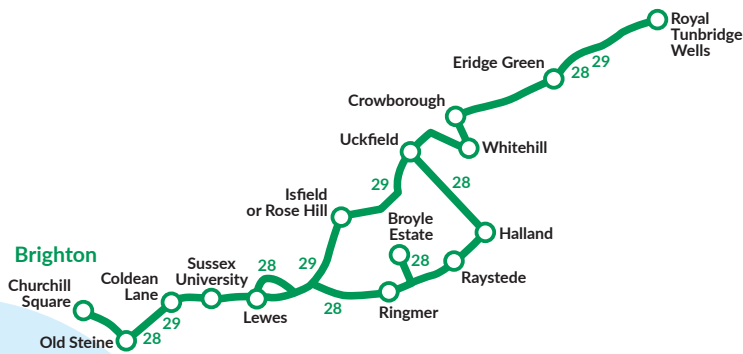

28, 29, 29^X

Brighton & Hove Buses

Mondays to Fridays effective 6th September, 2021

route number	28	28	28	28	29	28	28	29X	28	29	28	29	28	29	28	29	29	28	29	29	28	28	29	28	28			
day code																SD	SH			SD	SH							
Tunbridge Wells, Royal Victoria Place								0640								0737	0742			0802	0805					0847		
Tunbridge Wells, Station								0643								0740	0745			0805	0808					0850		
Eridge Green, Church								0653								0751	0756			0816	0819					0901		
Crowborough, Cross						0616					0708					0800d	0805			0825d	0828					0909		
Beacon Academy																0803				0828								
Whitehill, Rose Court						0621					0714					0809	0811			0834	0834					0916		
Five Ash Down, Pig & Butcher						0631					0725					0820	0822			0845	0845					0927		
Uckfield, Bus Station arr						0637			0718		0732					0828	0830			0853	0853					0935		
Uckfield, Bus Station dep						0545			0640		0720		0735	0737	0805	0833	0835			0858	0858	0910				0940		
Halland, Blacksmiths Arms						0554																						
Rose Hill, Halfway House											0728					0844	0846			0909	0909					0950		
Isfield, Lavender Line Station						0652						0747		0817												0922		
Ringmer, Broyle Estate		0601	0634		0659				0727	0754		0824						0854						0927		0957		
Ringmer, Olde Post Office Mews		0607	0640		0706				0734	0801		0831						0901					0933		1003			
Malling Hill, Church Lane						0700			0738	0800		0830				0854	0854			0919	0919	0930				0957		
Church Lane, Police HQ	0553b	0613	0633b	0646		0714			0744	0812		0842						0909					0939		1009			
Lewes, Tesco	0555	0615	0635	0648		0716			0746	0814		0844						0911					0941		1011			
Lewes, Bus Station arr	0556	0616	0636	0650	0703	0718		0741	0748	0803	0816	0833	0846	0857	0857	0913	0922	0922	0933	0943			0943	0943	0955	1005	1015	1025
Lewes, Bus Station dep	0557	0617	0637	0652	0705	0720	0735	0745	0750	0805	0820	0835	0850	0900	0900	0915	0925	0925	0935	0945	0955	1005	1015	1025	1035	1045		
Lewes, opp H M Prison	0603	0623	0643	0659	0714	0729	0745		0800	0816	0831	0846	0901	0910	0910	0925	0935	0935	0944	0954	1004	1014	1024	1034	1044	1054		
opp Sussex University A27	0610	0630	0650	0708	0723	0738	0754	0759	0809	0825	0840	0855	0910	0918	0918	0933	0943	0943	0952	1002	1012	1022	1032	1042	1052	1102		
Lewes Road, Coldean Lane	0612	0632	0652	0710	0725	0741	0758	0801	0813	0828	0843	0858	0913	0921	0921	0936	0945	0945	0954	1004	1014	1024	1034	1044	1054	1104		
Brighton University, The Avenue	0615	0635	0655	0713	0728	0744	0802	0805	0817	0832	0847	0902	0917	0925	0925	0940	0948	0948	0957	1007	1017	1027	1037	1047	1057	1107		
Lewes Road, Bus Garage	0617	0637	0657	0715	0730	0746	0805	0808	0820	0835	0850	0905	0920	0928	0928	0943	0951	0951	1000	1010	1020	1030	1040	1050	1100	1150		
Brighton, Old Steine (stop H)	0625	0645	0706	0725	0740	0756	0816	0819	0831	0846	0901	0916	0931	0939	0939	0954	1002	1002	1011	1021	1031	1041	1051	1101	1151	1201		
Churchill Square (stop J)	0629	0649	0709	0729	0744	0800	0820	0823	0835	0850	0905	0920	0935	0943	0943	0958	1006	1006	1015	1025	1035	1045	1055	1105	1155	1205		

Mondays to Fridays effective 6th September, 2021