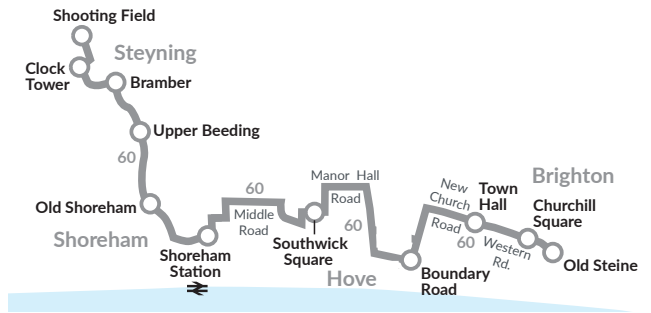

**Mondays to Fridays from 31/10/22**

route number	60
Steyning, Shooting Field	0852
Steyning, Clock Tower	0856
Bramber, St Marys House	0859
Upper Beeding, opp Rising Sun	0902
Old Shoreham, Red Lion	0909
Shoreham, High Street	0912
Shoreham, Stn ⇌ Buckingham Rd arr	0916
Shoreham, Stn ⇌ Buckingham Rd dep	0918
Middle Road, Hammy Lane	0923
Southwick, Community Centre	0928c
Manor Hall Road, Old Barn Way	0932
Portslade, Health Centre	0935
New Church Road/Boundary Road	0941
Hove, Town Hall, Church Road	0947
Churchill Square (stop H)	0955
Brighton, North Street (stop B)	0958

Route 60 operates non-stop between Boundary Road/New Church Road and Hove Street/New Church Road

NOTES c = Concessionary free passes are valid from Southwick Square on the 0928 journey.