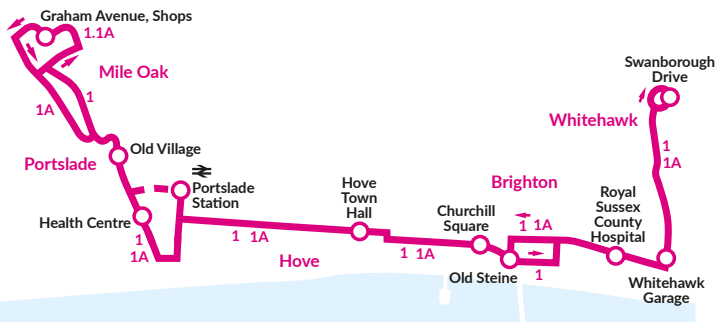

Mondays to Fridays

route number	1	1	1	1	1	1	1A	1	1	1A	1	1	1A	1	1A	#	1	1	1A	1	1	1A
Mile Oak, Graham Ave, Shops	0540	0600	0618	0630	0642	0653	0701	0706	0712	0718	0724	0730	0736	0742	0748		1908	1915	1922	1930	1937	1945
Mile Oak Road, Mile Oak Gardens							0708			0725			0743		0755				1929			1951
Portslade, Old Village	0547	0608	0626	0638	0650	0701	0709	0714	0720	0726	0732	0738	0744	0750	0756		1916	1923	1930	1938	1945	1952
Portslade, Stn ➡, Boundary Road	0553	0615																				
New Church Rd/Boundary Road	0554	0616	0634	0647	0659	0711	0719	0724	0730	0737	0744	0750	0756	0802	0810		1925	1932	1939	1946	1953	2000
Hove, Town Hall, Church Road	0601	0623	0642	0655	0708	0720	0728	0734	0741	0748	0755	0801	0808	0814	0822		1934	1940	1947	1954	2001	2008
Churchill Square (stop H)	0608	0630	0650	0703	0716	0728	0738	0744	0751	0758	0805	0811	0819	0825	0833		1943	1949	1956	2002	2009	2016
Brighton Station ➡ (stop H)	0612	0634																				
North Street (stop C)	0616	0638	0652	0705	0718	0730	0740	0746	0753	0801	0808	0814	0822	0828	0836		1946	1952	1959	2005	2012	2019
American Express, Edward Street							0743			0804			0825		0839				2002			2022
Royal Sussex County Hospital	0622	0644	0658	0713	0726	0738	0748	0754	0801	0809	0817	0823	0830	0837	0844		1953	1959	2006	2012	2019	2026
Whitehawk, opp Bus Garage	0626	0648	0702	0717	0730	0742	0753	0759	0807	0815	0823	0829	0836	0843	0850		1957	2003	2010	2016	2023	2030
Whitehawk, Swanborough Drive	0631	0653	0708	0723	0736	0748	0758	0805	0813	0821	0829	0836	0843	0850	0857		2003	2009	2016	2022	2029	2036

Mondays to Fridays

route number	1	1	1A	1	1A	1	1A	1	1A	1	1A	1	1A	1	1A	1	1A	1	1A	1	1A		
Mile Oak, Graham Ave, Shops	1951	1958	2005	2015	2025	2035	2047	2059	2111	2123	2135	2147	2200	2215	2230	2245	2300	2315	2330	2345	0000	0015	0030
Mile Oak Rd, Mile Oak Gardens			2011		2031		2053		2116		2140		2205		2235		2305		2335		0005		0035
Portslade, Old Village	1959	2006	2012	2022	2032	2042	2054	2105	2117	2129	2141	2153	2206	2221	2236	2251	2306	2321	2336	2351	0006	0021	0036
New Church Rd/Boundary Road	2007	2014	2020	2030	2040	2050	2102	2112	2124	2136	2148	2200	2213	2228	2243	2258	2313	2328	2343	2358	0013	0028	0043
Hove, Town Hall, Church Road	2015	2022	2028	2038	2048	2058	2109	2119	2131	2143	2155	2207	2220	2235	2250	2305	2320	2335	2350	0005	0020	0035	0050
Churchill Square (stop H)	2023	2030	2036	2046	2056	2106	2116	2126	2138	2150	2202	2214	2227	2242	2257	2312	2327	2342	2357	0012	0027	0042	0057
North Street (stop C)	2026	2033	2039	2049	2059	2109	2119	2129	2141	2153	2205	2217	2230	2245	2300	2315	2330	2345	0000	0015	0030	0045	0100
American Express, Edward Street			2042		2102		2122		2144		2208		2233		2303		2333		0003		0033		0103
Royal Sussex County Hospital	2033	2040	2046	2056	2106	2116	2126	2136	2148	2200	2212	2224	2237	2252	2307	2322	2337	2352	0007	0022	0037	0052	0107
Whitehawk, opp Bus Garage	2037	2044	2050	2100	2110	2120	2130	2140	2152	2204	2216	2228	2241	2256	2311	2326	2341	2356	0011	0026	0041	0056	0111
Whitehawk, Swanborough Drive	2043	2050	2056	2106	2115	2125	2135	2145	2157	2209	2221	2233	2246	2301	2316	2331	2346	0001	0016	0031	0046	0101	0116