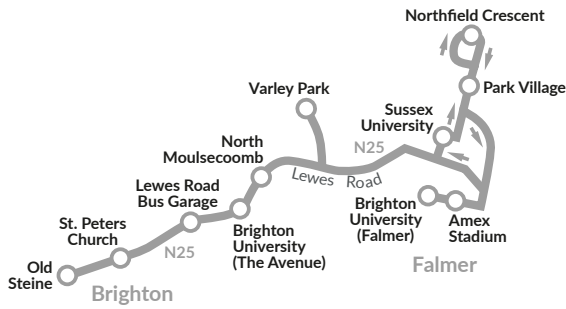

N25

Night Bus

Brighton & Hove Buses

Monday to Saturday nights

route number	N25		N25	N25		N25	route number	N25	N25	N25	N25	N25		N25
Old Steine (stop F)	0022	then	0052	0107	then	0452	Sussex University, North-South Rd	2341	0001	0011	0031	0045		0415
Lewes Road, opp Bus Garage	0030	every	0100	0115	every	0500	Park Village, Northfield Crescent	2344	0004	0014	0034	0048	then	0418
Brighton University, The Avenue ⇌	0032	7-8	0102	0117	15	0502	Brighton University, Falmer arr	2351	0011	0021	0041	0055	every	0425
Lewes Road, Coldean Lane	0035	mins	0105	0120	mins	0505	Brighton University, Falmer dep	0000	0015	0025	0045	0100	15	0430
opp Varley Park, Coldean Lane	0036	until	0106	0121	until	0506	Lewes Road, Coldean Lane	0005	0020	0030	0050	0105	mins	0435
Sussex University, North-South Rd	0045		0115	0130		0515	Brighton University, The Avenue ⇌	0008	0023	0033	0053	0108	until	0438
Park Village, Northfield Crescent	0048		0118	0133		0518	Lewes Road, Bus Garage	0010	0025	0035	0055	0110		0440
Brighton University, Falmer	0055		0125	0140		0525	Old Steine (stop H)	0016	0031	0041	0101	0116		0446

Sunday nights

route number	N25		N25	N25		N25	route number	N25	N25	N25		N25	N25		N25
Old Steine (stop F)	0022	then	52	22		0452	Sussex University, North-South Rd	2341	0018	0045		15	45		0415
Lewes Road, opp Bus Garage	0030	at	00	30	until	0500	Park Village, Northfield Crescent	2344	0021	0048	then	18	48		0418
Brighton University, The Avenue ⇌	0032		02	32		0502	Brighton University, Falmer arr	2351	0028	0055	at	25	55	until	0425
Lewes Road, Coldean Lane	0035		05	35		0505	Brighton University, Falmer dep	0000	0030	0100		30	00		0430
opp Varley Park, Coldean Lane	0036		06	36		0506	Lewes Road, Coldean Lane	0005	0035	0105		35	05		0435
Sussex University, North-South Rd	0045		15	45		0515	Brighton University, The Avenue ⇌	0008	0038	0108		38	08		0438
Park Village, Northfield Crescent	0048		18	48		0518	Lewes Road, Bus Garage	0010	0040	0110		40	10		0440
Brighton University, Falmer	0055		25	55		0525	Old Steine (stop H)	0016	0046	0116		46	16		0446