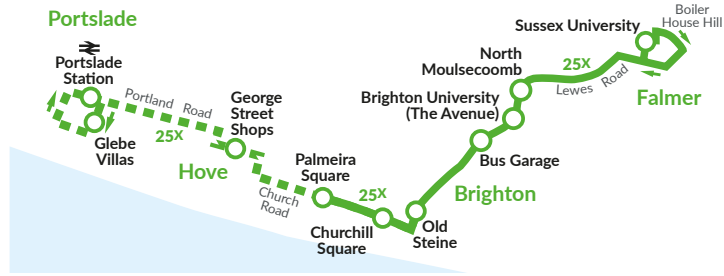

25X

Brighton & Hove Buses

Mondays to Fridays only

route number	25X	25X	25X	25X	25X	25X	25X	25X	25X			25X	25X	25X	25X	25X	25X	25X	25X	25X	25X	25X	25X	25X
Portslade, Station ⇌, Portland Road	0727	0737	0747		0757	0807	0817																	
Hove, Palmeira Square	0742	0752	0802		0815	0825	0835																	
Churchill Square (stop G)	0749	0759	0809		0822	0832	0842																	
Old Steine (stop F)	0753	0803	0813	0820	0827	0837	0847	0857	0907	then	1447	1455	1505	1515	1524	1534	1544	1553	1603	1613	1623	1633	1643	
Lewes Road, opp Bus Garage	0804	0814	0824	0831	0838	0848	0858	0908	0918	every	1458	1508	1518	1528	1538	1548	1558	1608	1618	1628	1638	1648	1658	
Brighton University, The Avenue ⇌	0807	0817	0827	0834	0841	0851	0901	0911	0921	10	1501	1511	1521	1531	1541	1551	1601	1611	1621	1631	1641	1651	1701	
Lewes Road, Coldean Lane	0811	0821	0831	0838	0845	0855	0905	0914	0924	mins	1504	1514	1524	1534	1544	1554	1604	1614	1624	1634	1644	1654	1704	
Sussex University, North-South Road	0817	0827	0837	0844	0851	0901	0911	0920	0930	until	1510	1520	1530	1540	1550	1600	1610	1620	1630	1640	1650	1700	1710	
Falmer, Station A27 ⇌	0825	0835	0845	0853	0901	0911	0921	0930	0940		1520	1530	1540	1550	1600	1610	1620	1630	1640	1650	1700	1710	1720	

route number	25X	25X	25X	25X	25X	25X	25X	25X	25X	25X	25X	
Portslade, Station ⇌, Portland Road								1810	1840	1855		
Hove, Palmeira Square								1823	1853	1908		
Churchill Square (stop G)								1830	1900	1915		
Old Steine (stop F)	1653	1703	1713	1723	1735	1749	1804	1835	1819	1905	1850	1920
Lewes Road, opp Bus Garage	1708	1718	1728	1738	1750	1804	1818	1846	1832	1915	1900	1929
Brighton University, The Avenue ⇌	1711	1721	1731	1741	1753	1807	1821	1848	1834	1917	1902	1931
Lewes Road, Coldean Lane	1714	1724	1734	1744	1756	1810	1824	1851	1837	1920	1905	1934
Sussex University, North-South Road	1720	1730	1740	1750	1802	1816	1830	1843	1857	1911	1926	1939
Falmer, Station A27 ⇌	1730	1740	1750	1800	1812	1826	1840	1853	1905	1920	1935	1950

Route 25X stops at all stops between Portslade Station and Churchill Square then stopping only at points shown plus St Peters Church, Elm Grove/Lewes Road and Moulsecoomb Way/Lewes Road then after Coldean Lane stops at Stanmer Park and then all stops to Falmer Station.

Mondays to Fridays only