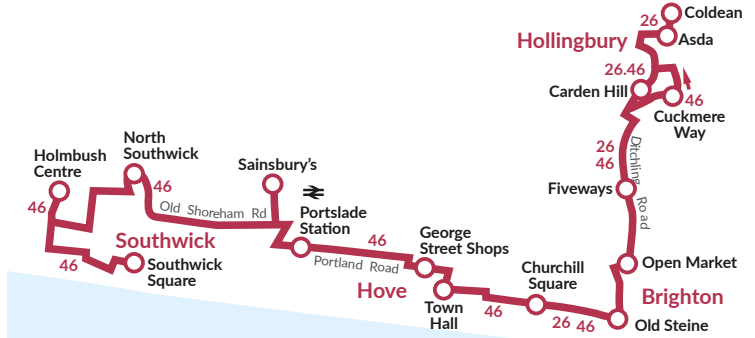

26,46

Brighton & Hove Buses

Mondays to Fridays

route number	24	24	24	24	24	24	24	24	24	24	24	24	24	24	24	24	24	24	
Lewes Road, Coldean Lane	0613	0644	0713	0732	0754	0815	0837	0858	0918							38	58	18	
Coldean, Saunders Hill	0618	0649	0718	0738	0800	0822	0844	0905	0925							45	05	25	
Hollingbury, opp ASDA Store arr	0621	0652	0722	0742	0804	0826	0848	0908	0928							48	08	28	
changes to route number	46	26	46	26	46	26	46	26	46	26	46	26	46	26	46	26	46	26	46
Hollingbury, opp ASDA Store dep	0627	0657	0726	0746	0810	0832	0852	0913	0933							53	13	33	
Rotherfield Crescent/Buxted Rise	0600	0644	0709	0733	0754	0817	0833	0855	0915							35	55	15	1415
Carden Hill/Cuckmere Way arr	0602	0629	0647	0659	0712	0728	0736	0748	0757	0813	0820	0835	0836	0855	0858	0915	0918	0935	1418
Carden Hill/Cuckmere Way dep	0604	0629	0649	0659	0714	0728	0738	0748	0803	0813	0825	0835	0845	0855	0905	0915	0925	0935	1425
Fiveways, Ditchling Road	0610	0635	0655	0707	0722	0737	0748	0758	0814	0824	0836	0846	0856	0905	0915	0924	0934	0943	1432
London Road, Shops	0615	0640	0701	0713	0728	0744	0757	0807	0823	0833	0845	0855	0905	0914	0924	0933	0942	0951	1440
Old Steine (stop H)	0619	0644	0705	0717	0732	0748	0802	0812	0828	0838	0850	0900	0910	0919	0929	0938	0947	0956	1445
Brighton Station (stop C)	0624	0649	0710	0722	0739														
Churchill Square (stop J)				0752		0817		0843		0905		0924		0943		1001			
Churchill Square (stop C)	0628	0714				0808	0834	0856	0916	0935	0953	0953				11	31	51	1451
Hove, Town Hall, Tisbury Road	0635	0721				0817	0843	0905	0925	0944	1002					21	41	01	1501
Portslade, Stn, Portland Road	0643	0730				0827	0854	0916	0936	0955	1013					32	52	12	1513
Sainsburys, Benfield Valley	0649	0738				0835	0902	0924	0944	1003	1021					40	00	20	1521
Southern Cross, Old Shoreham Rd	0652	0742				0839	0906	0928	0948	1007	1025					44	04	24	1525
Holmbush Way, Kings Road	0658	0748				0845	0912	0934	0954	1014	1032					51	11	31	1532
Shoreham, Holmbush Centre, Shops	0702	0753				0850	0917	0939	0959	1019	1037					56	16	36	1537
Southwick, Square, Shops	0709	0800				0858	0925	0947	1007	1027	1045					04	24	44	1545

Mondays to Fridays