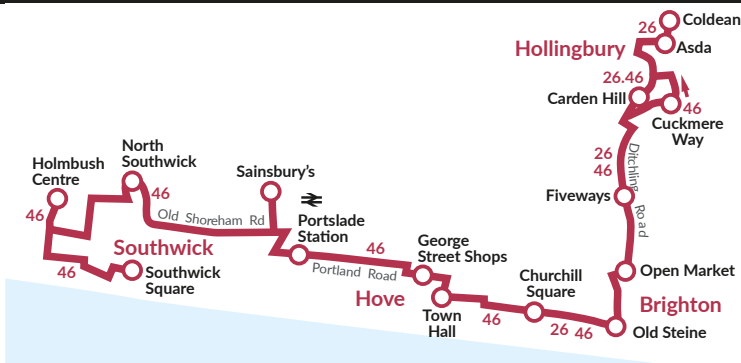

26,46

Brighton & Hove Buses

Saturdays

route number	24	24	24	24	24	24	24	24	24	24	24	24	24	24	24	24	24	24	24	24
Lewes Road, Coldean Lane	0644	0745	0816	0836	0856	0919	0939	0959	1019	1039	1059									
Coldean, Saunders Hill	0649	0750	0822	0842	0902	0925	0945	1005	1025	1045	1105									
Hollingbury, opp ASDA Store arr	0652	0753	0825	0845	0905	0928	0948	1008	1028	1048	1108									
changes to route number	46	26	46	46	46	26	46	26	46	26	46	26	46	26	46	26	46	26	46	26
Hollingbury, opp ASDA Store dep	0655	0815	0835	0855	0915	0934	0953	1013	1033	1053	1113									
Rotherfield Cres/Buxted Rise	0613	0713	0743	0803	0822	0835	0855	0915	0935	0955	1015	1035	1055	1115						
Carden Hill/Cuckmere Way arr	0615	0657	0715	0745	0805	0817	0825	0837	0847	0857	0907	0917	0927	0936	0938	0955	0958	1015	1018	1035
Carden Hill/Cuckmere Way dep	0617	0657	0717	0747	0807	0817	0827	0837	0847	0857	0907	0917	0927	0936	0947	0955	1005	1015	1025	1035
Fiveways, Ditchling Road	0623	0703	0723	0753	0814	0824	0834	0844	0854	0904	0914	0924	0934	0943	0954	1002	1012	1022	1032	1042
London Road, Shops	0628	0708	0728	0758	0821	0831	0841	0851	0901	0912	0922	0932	0942	0951	1002	1010	1020	1030	1040	1050
Old Steine (stop H)	0632	0712	0732	0802	0825	0835	0845	0855	0905	0916	0926	0936	0947	0956	1007	1015	1025	1035	1045	1055
Brighton Station (stop C)	0637	0737	0807																	
Churchill Square (stop J)		0716				0839		0859		0920		0940		1000		1020		1040		1100
Churchill Square (stop C)	0641	0741	0811	0830		0850		0910		0931		0952		1012		1031		1051		1111
Hove, Town Hall, Tisbury Road	0648	0748	0819	0838		0858		0919		0940		1001		1021		1041		1101		1121
Portslade, Stn, Portland Rd	0656	0756	0827	0846		0906		0928		0949		1011		1031		1052		1112		1132
Sainsburys, Benfield Valley	0701	0801	0835	0854		0914		0936		0957		1019		1039		1100		1120		1140
Southern Cross, Old Shoreham Rd	0704	0804	0838	0857		0917		0939		1001		1023		1043		1104		1124		1144
Holmbush Way, Kings Road	0710	0810	0844	0903		0924		0946		1008		1030		1050		1111		1131		1151
Shoreham, Holmbush Centre, Shops	0713	0813	0849	0908		0929		0951		1013		1035		1055		1116		1136		1156
Southwick, Square, Shops	0720	0820	0856	0916		0937		0959		1021		1043		1103		1124		1144		1204

Sundays and Public Holidays