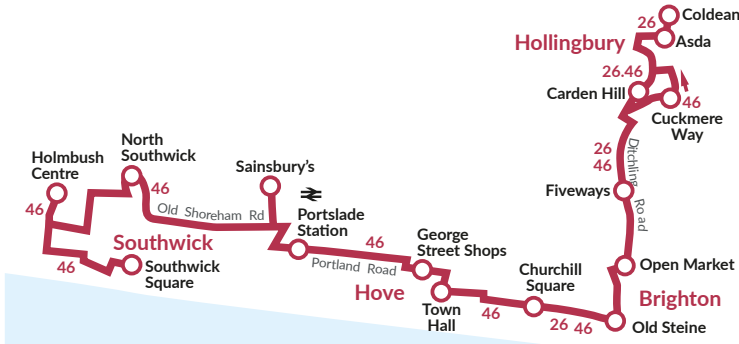

26,46

Mondays to Fridays																					
route number	46	26	26	46	26	46	26	46	26	46	26	46	26	46	26	46	26	46	26	46	26
Southwick, Square, Shops																					
Shoreham, Holmbush Centre, Shops																					
Holmbush Way, Kings Road																					
Southern Cross, Old Shoreham Rd																					
Sainsburys, Benfield Valley																					
Portslade, Stn ⇌, Portland Rd arr																					
Portslade, Stn ⇌, Portland Rd dep																					
Hove, Town Hall, Church Road																					
Churchill Square (stop F) arr																					
Churchill Square (stop F) dep																					
Old Steine (stop E)																					
London Road, Shops																					
Fiveways, Ditchling Road																					
Rotherfield Cres/Buxted Rise																					
Carden Hill/Cuckmere Way																					
Hollingbury, ASDA Store arr																					
changes to route number	24	24		24		24		24		24		24		24		24		24		24	
Hollingbury, ASDA Store dep																					
Coldean, Saunders Hill																					
Lewes Road, Coldean Lane																					

Mondays to Fridays																					
route number	26	46	26	46	26	46	26	46	26	46	26	46	26	46	26	46	26	46	26	46	26
Southwick, Square, Shops																					
Shoreham, Holmbush Centre, Shops																					
Holmbush Way, Kings Road																					
Southern Cross, Old Shoreham Rd																					
Sainsburys, Benfield Valley																					
Portslade, Stn ⇌, Portland Rd arr																					
Portslade, Stn ⇌, Portland Rd dep																					
Hove, Town Hall, Church Road																					
Churchill Square (stop F) arr																					
Churchill Square (stop F) dep																					
Old Steine (stop E)																					
London Road, Shops																					
Fiveways, Ditchling Road																					
Rotherfield Cres/Buxted Rise																					
Carden Hill/Cuckmere Way																					
Hollingbury, ASDA Store arr																					
changes to route number	24		24		24		24		24		24		24		24		24		24		24
Hollingbury, ASDA Store dep																					
Coldean, Saunders Hill																					
Lewes Road, Coldean Lane																					

Mondays to Fridays																					
route number	26	46	26	46	26	46	26	46	26	46	26	46	26	46	26	46	26	46	26	46	26
Southwick, Square, Shops																					
Shoreham, Holmbush Centre, Shops																					
Holmbush Way, Kings Road																					
Southern Cross, Old Shoreham Rd																					
Sainsburys, Benfield Valley																					
Portslade, Stn ⇌, Portland Rd arr																					
Portslade, Stn ⇌, Portland Rd dep																					
Hove, Town Hall, Church Road																					
Churchill Square (stop F) arr																					
Churchill Square (stop F) dep																					
Old Steine (stop E)																					
London Road, Shops																					
Fiveways, Ditchling Road																					
Rotherfield Cres/Buxted Rise																					
Carden Hill/Cuckmere Way																					
Hollingbury, ASDA Store arr																					
changes to route number	24		24		24		24		24		24		24		24		24		24		24
Hollingbury, ASDA Store dep																					
Coldean, Saunders Hill																					
Lewes Road, Coldean Lane																					

NOTES Additional route 46 journey Schooldays only 0810 Churchill Square to Hollingbury - THIS JOURNEY IS TEMPORARILY AVAILABLE TO SCHOOL CHILDREN ONLY.