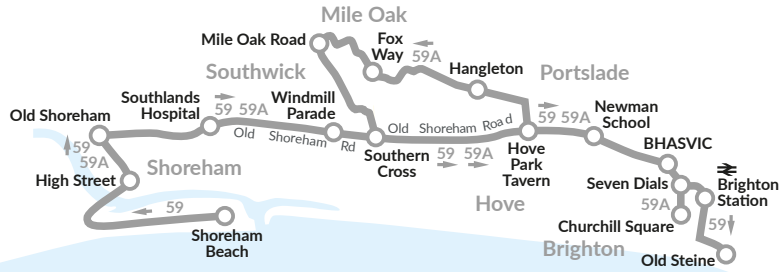

59,59A

Brighton & Hove Buses

Mondays to Fridays	Schooldays	School Holidays
route number	59 59A* 59*	59 59
Old Shoreham, Red Lion	0715	0720
Shoreham Beach, Beach Green	▼	0718*
Shoreham Beach, The Burrells	▼	0723*
Shoreham Beach, Beach Green	▼	0727*
Shoreham, Ropetackle	▼	0729* 0732*
Old Shoreham, opp Amsterdam	▼	0732* 0735*
Southlands, Post Office	0719	0736* 0739*
Old Shoreham Road, Kingston Lane	0723	0740* 0743*
Southern Cross, Old Shoreham Road	0730	0747* 0750*
Old Shoreham Road, Stapley Road	0737	0754* 0757*
Old Shoreham Road, opp Hove Park Tavern	0744	a 0804*
Cardinal Newman School	▼	0816*
Seven Dials, Dyke Road	0755	0817*
Brighton Station ⇌ (stop B)	0757	0819*
Churchill Square (stop G)	▼	0824*
Old Steine (stop E)	0803	0803

Monday to Friday Schooldays only	
route number	59A*
Churchill Square, Dyke Road (stop J)	1510*
Seven Dials, Dyke Road	1514*
Nevill Road, opp Hove Park Tavern	1528*
Hangleton, Grenadier Hotel	1534*
Fox Way, New Barn Close	1539*
Mile Oak, Graham Avenue, Shops	1543*
Mile Oak Road/Mile Oak Gardens	1549*
Southern Cross, Old Shoreham Road	1552*
Old Shoreham Road, Kingston Lane	1558*
Southlands, opp Post Office	1600*
Old Shoreham, The Amsterdam	1605*

Mondays to Fridays only	60
route number	60
Brighton, Old Steine (stop U)	1720
Churchill Square (stop C)	1727
Hove, Town Hall, Church Road	1737
Boundary Road/New Church Rd	1745
Portslade, opp Health Centre	1748
Manor Hall Road, Old Barn Way	1751
Southwick, Square, Shops	1754
Middle Road, Hammy Lane	1759
Shoreham, High Street arr	1809
Shoreham, High Street dep	1811
Old Shoreham, opp Red Lion	1814
Upper Beeding, Rising Sun	1820
Bramber, St Marys House	1824
Steyning, Clock Tower	1828
Steyning, Shooting Field	1832

60

Brighton & Hove Buses

Route 60 operates non-stop between Hove Street/New Church Road and Boundary Road/New Church Road.

NOTES c = Concessionary free passes are valid from Southwick Square on the 0928 journey.
 * = ON SCHOOLDAYS THIS JOURNEY IS TEMPORARILY AVAILABLE TO SCHOOL CHILDREN ONLY.