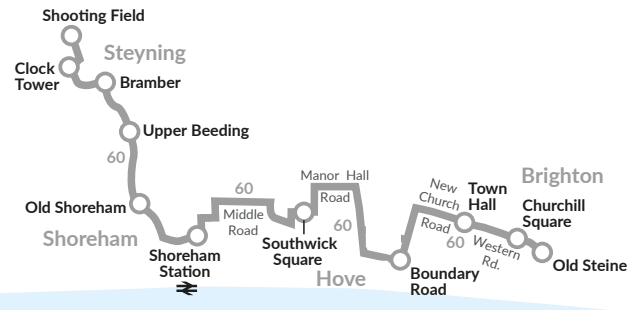

59,59A

Brighton & Hove Buses

Mondays to Fridays	Schooldays	School Holidays
route number	59 59A* 59*	59 59
Old Shoreham, Red Lion	0715	0720
Shoreham Beach, Beach Green	▼	0718*
Shoreham Beach, The Burrells	▼	0723*
Shoreham Beach, Beach Green	▼	0727*
Shoreham, Ropetackle	▼	0729* 0732*
Old Shoreham, opp Amsterdam	▼	0732* 0735*
Southlands, Post Office	0719	0736* 0739*
Old Shoreham Road, Kingston Lane	0723	0740* 0743*
Southern Cross, Old Shoreham Road	0730	0747* 0750*
Old Shoreham Road, Stapley Road	0737	0754* 0757*
Old Shoreham Road, opp Hove Park Tavern	0744	a 0804*
Cardinal Newman School	▼	0816*
Seven Dials, Dyke Road	0755	0817*
Brighton Station ⇌ (stop B)	0757	0819*
Churchill Square (stop G)	▼	0824*
Old Steine (stop E)	0803	0803

Monday to Friday Schooldays only	
route number	59A*
Churchill Square, Dyke Road (stop J)	1510*
Seven Dials, Dyke Road	1514*
Nevill Road, opp Hove Park Tavern	1528*
Hangleton, Grenadier Hotel	1534*
Fox Way, New Barn Close	1539*
Mile Oak, Graham Avenue, Shops	1543*
Mile Oak Road/Mile Oak Gardens	1549*
Southern Cross, Old Shoreham Road	1552*
Old Shoreham Road, Kingston Lane	1558*
Southlands, opp Post Office	1600*
Old Shoreham, The Amsterdam	1605*

Mondays to Fridays only	60
route number	60
Brighton, Old Steine (stop U)	1720
Churchill Square (stop C)	1727
Hove, Town Hall, Church Road	1737
Boundary Road/New Church Rd	1745
Portslade, opp Health Centre	1748
Manor Hall Road, Old Barn Way	1751
Southwick, Square, Shops	1754
Middle Road, Hammy Lane	1759
Shoreham, High Street arr	1809
Shoreham, High Street dep	1811
Old Shoreham, opp Red Lion	1814
Upper Beeding, Rising Sun	1820
Bramber, St Marys House	1824
Steyning, Clock Tower	1828
Steyning, Shooting Field	1832

60

Brighton & Hove Buses

Route 60 operates non-stop between Hove Street/New Church Road and Boundary Road/New Church Road.

NOTES c = Concessionary free passes are valid from Southwick Square on the 0928 journey.
 * = ON SCHOOLDAYS THIS JOURNEY IS TEMPORARILY AVAILABLE TO SCHOOL CHILDREN ONLY.