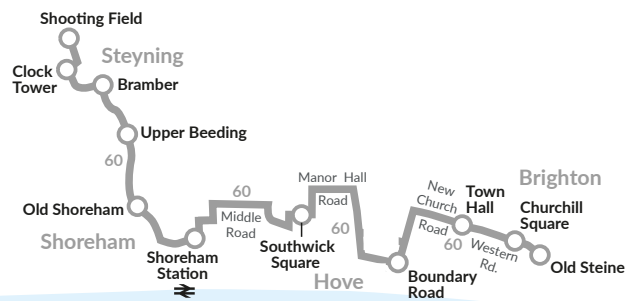

Mondays to Fridays only		
route number	60	60
Steyping, Shooting Field		0852
Steyping, Clock Tower		0856
Bramber, St Marys House		0859
Upper Beeding, opp Rising Sun		0902
Old Shoreham, Red Lion	0725	0909
Shoreham, High Street	0728	0912
Shoreham, Stn ⇌ Buckingham Rd arr	0732	0916
Shoreham, Stn ⇌ Buckingham Rd dep	0734	0918
Middle Road, Hammy Lane	0740	0923
Southwick, Community Centre	0746	0928c
Manor Hall Road, Old Barn Way	0751	0932
Portslade, Health Centre	0754	0935
New Church Road/Boundary Road	0801	0941
Hove, Town Hall, Church Road	0810	0947
Churchill Square (stop H)	0821	0955
Brighton, Station ⇌	0827	▼
Brighton, North Street (stop B)		0958

Mondays to Fridays only		
route number	60	60
Brighton, Old Steine (stop U)		1720
Churchill Square (stop C)		1727
Hove, Town Hall, Church Road		1737
Boundary Road/New Church Rd		1745
Portslade, opp Health Centre		1748
Manor Hall Road, Old Barn Way		1751
Southwick, Square, Shops		1754
Middle Road, Hammy Lane		1759
Shoreham, High Street arr		1809
Shoreham, High Street dep		1811
Old Shoreham, opp Red Lion		1814
Upper Beeding, Rising Sun		1820
Bramber, St Marys House		1824
Steyping, Clock Tower		1828
Steyping, Shooting Field		1832

Route 60 operates non-stop between Hove Street/New Church Road and Boundary Road/New Church Road.

NOTES c = Concessionary free passes are valid from Southwick Square on the 0928 journey.