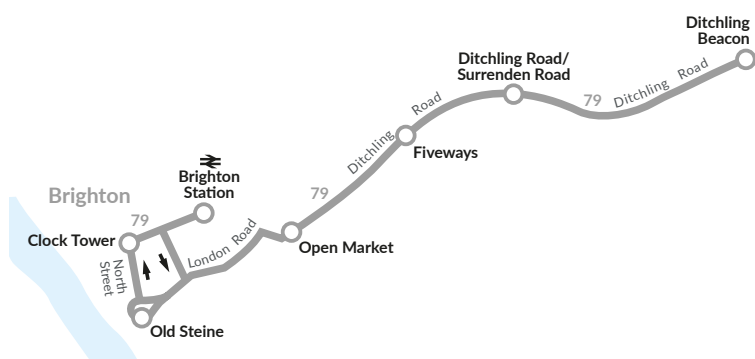

Route 79 is funded by Brighton & Hove City Council

79

Brighton & Hove Buses

Route 77 is partly funded by Brighton & Hove City Council and the National Trust. Together with South Downs National Park Authority they form the 'Breeze up to the Downs' Partnership whose mission is to improve access by bus to popular downland destinations. For questions and comments please call 01273 292480.

Special £5 return, which you also can use to return on any 77, 78 or 79 bus if you have walked between any of Breeze up to the Downs destinations. City SAVER tickets only valid as far as Dyke Road/Tongdean Lane.

Saturdays, Sundays and Public Holidays only

route number	79	79	79	79	79	79	79
Old Steine (stop U)	0945	1045	1145	1255	1405	1515	1625
Brighton Station ⇌ (stop D)	0951	1051	1152	1302	1412	1522	1632
Open Market, Oxford Street	0958	1058	1159	1309	1419	1529	1639
Fiveways, Ditchling Road	1003	1103	1204	1314	1424	1534	1644
Ditchling Road, Surrenden Road	1005	1105	1206	1316	1426	1536	1646
Ditchling Road, Upper Lodges	1009	1109	1210	1320	1430	1540	1650
Ditchling Beacon Car Park	1013	1113	1215	1325	1435	1545	1655

route number	79	79	79	79	79	79	79
Ditchling Beacon Car Park	1015	1115	1220	1330	1440	1550	1700
Ditchling Road, Upper Lodges	1019	1119	1224	1334	1444	1554	1704
Ditchling Road, Surrenden Road	1023	1123	1228	1338	1448	1558	1708
Fiveways, Ditchling Road	1026	1127	1232	1342	1452	1602	1712
London Road, Shops	1032	1134	1239	1349	1459	1609	1719
Old Steine (stop U)	1037	1140	1245	1355	1505	1615	1725
Brighton Station ⇌ (stop D)	1051	1152	1302	1412	1522	1632	1742